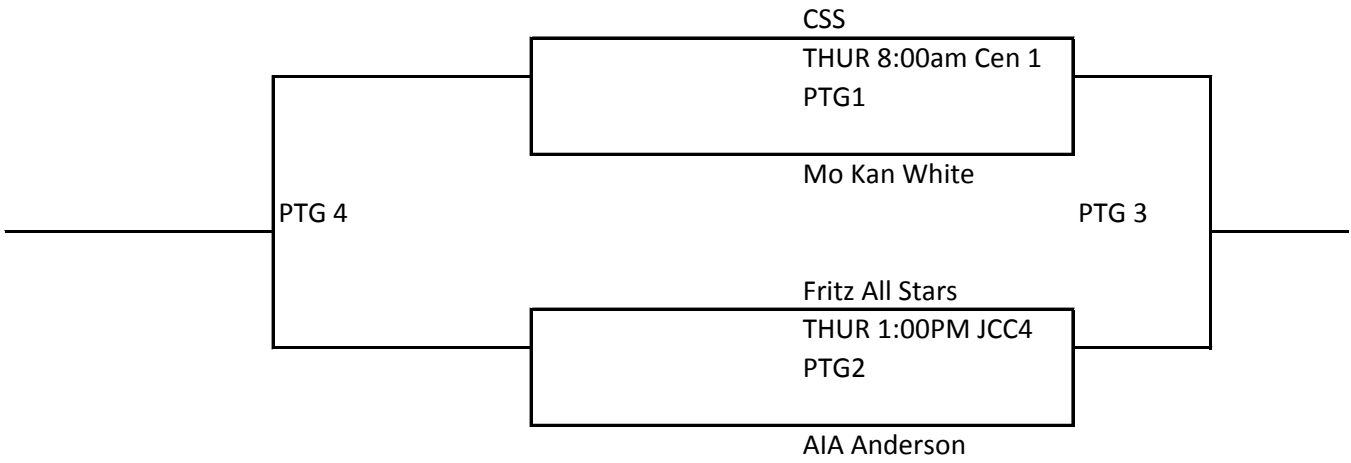

13U BLACK DIVISION

Pool P

- P1) CSS Kissinger
- P2) Mo Kan (White)
- P3) Fritz All Stars
- P4) AIA (Anderson)

W	L
3, 19	9
	3, 20, 5
9, 5	5
20, 5	19

TOURNAMENT PLAY