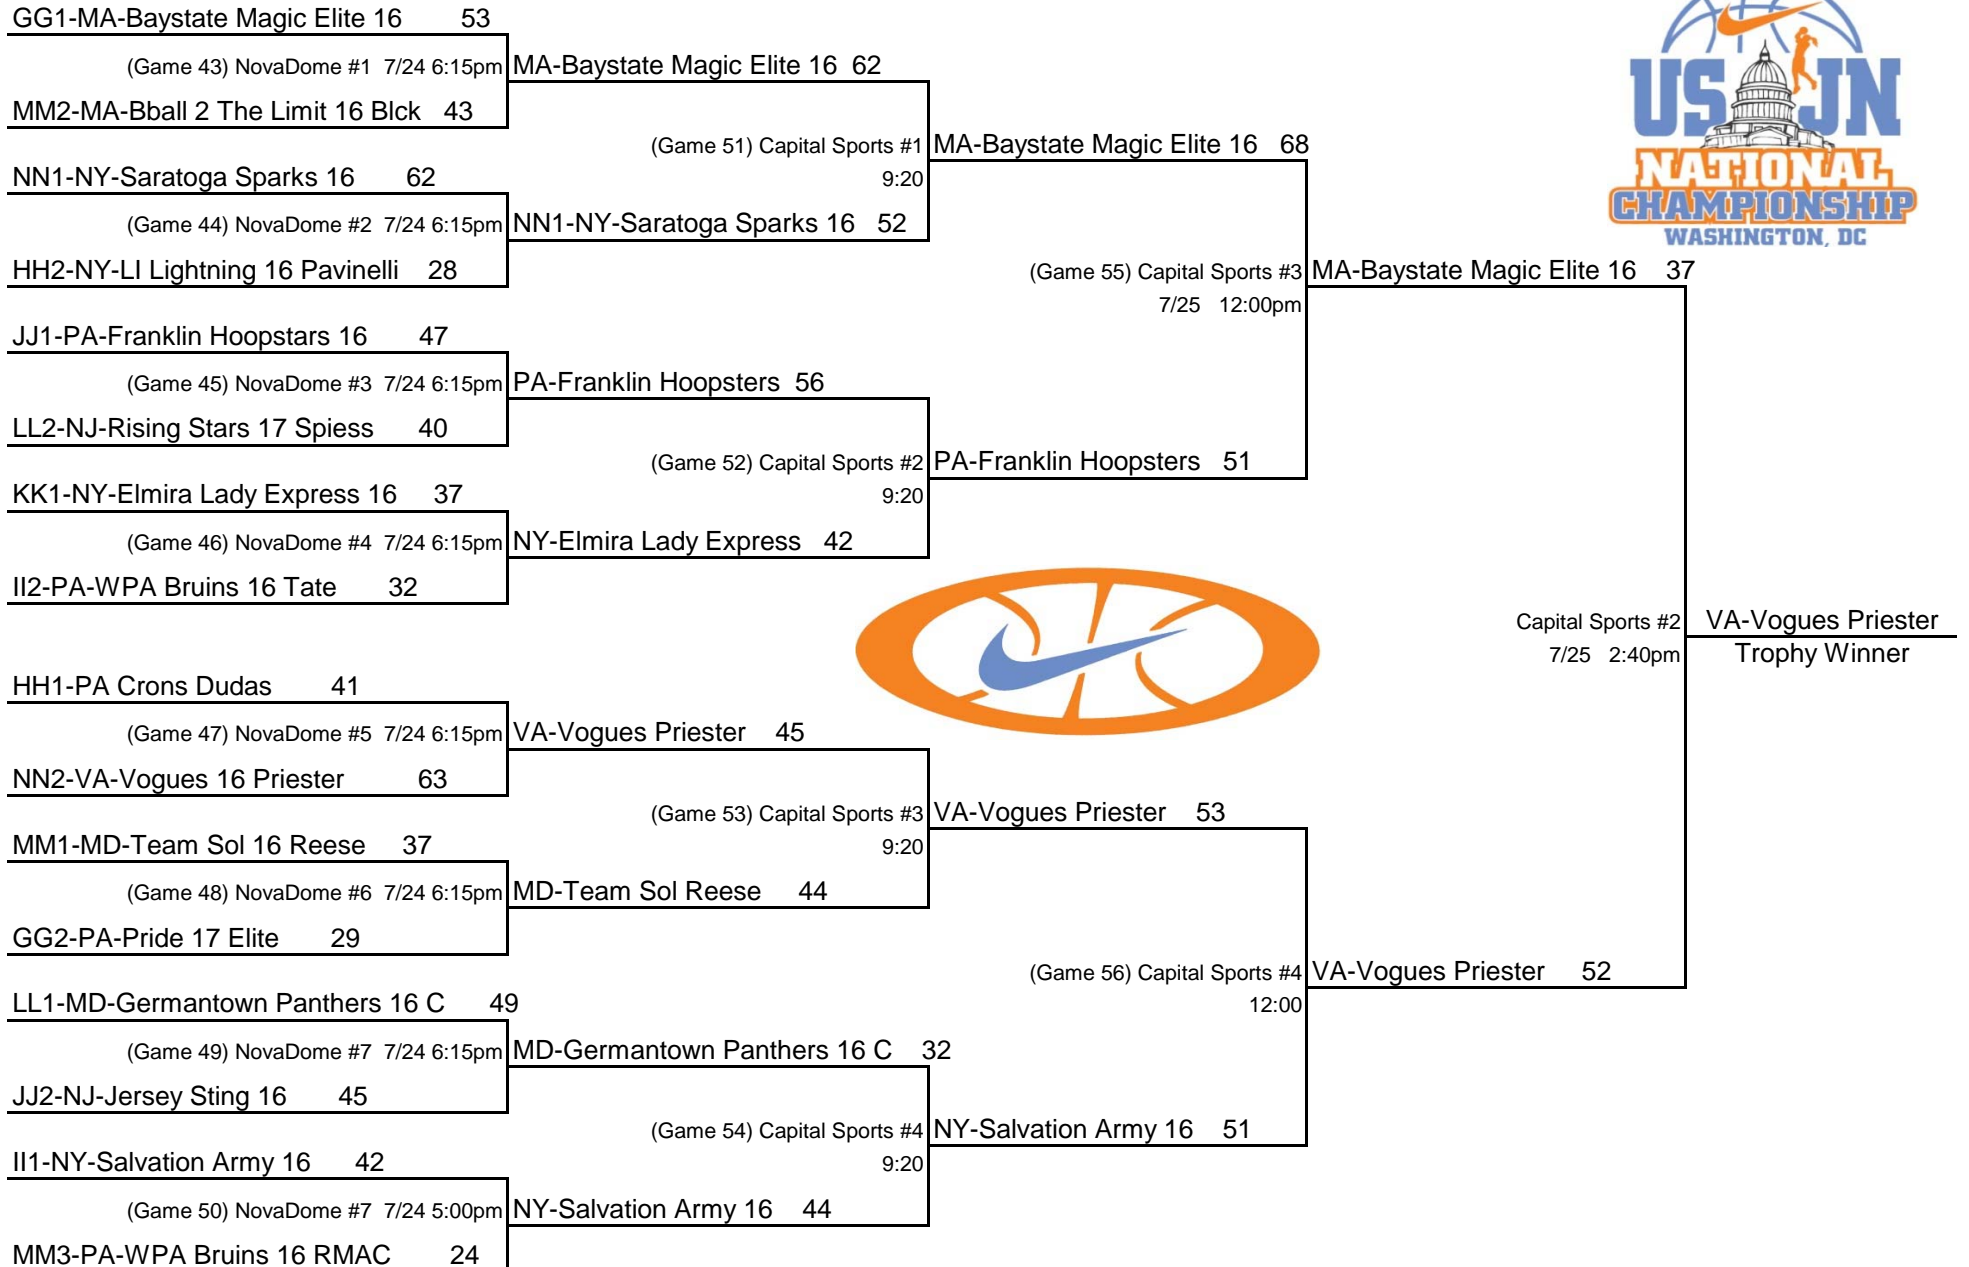

US JUNIOR NATIONALS

17U Championships - BRONZE Division

USJN	POOL A	1	2	3	4	5	6	W	L	PTS	RNK
1	GA-Metros 17 NIKE		20	9	-10	20	15	4	1	54	2
2	OH-Cincy Angels 17	-20		13	-20	14	5	3	2	-8	3
3	FL-Below The Rim 17	-9	-13		-19	3	-3	1	4	-41	5
4	AZ-Warriors 17	10	20	19		20	15	5	0	84	1
5	MA-Rivals 16 White	-20	-14	-3	-20		8	1	4	-49	6
6	NY-Exodus 17 NYC	-15	-5	3	-15	-8		1	4	-40	4