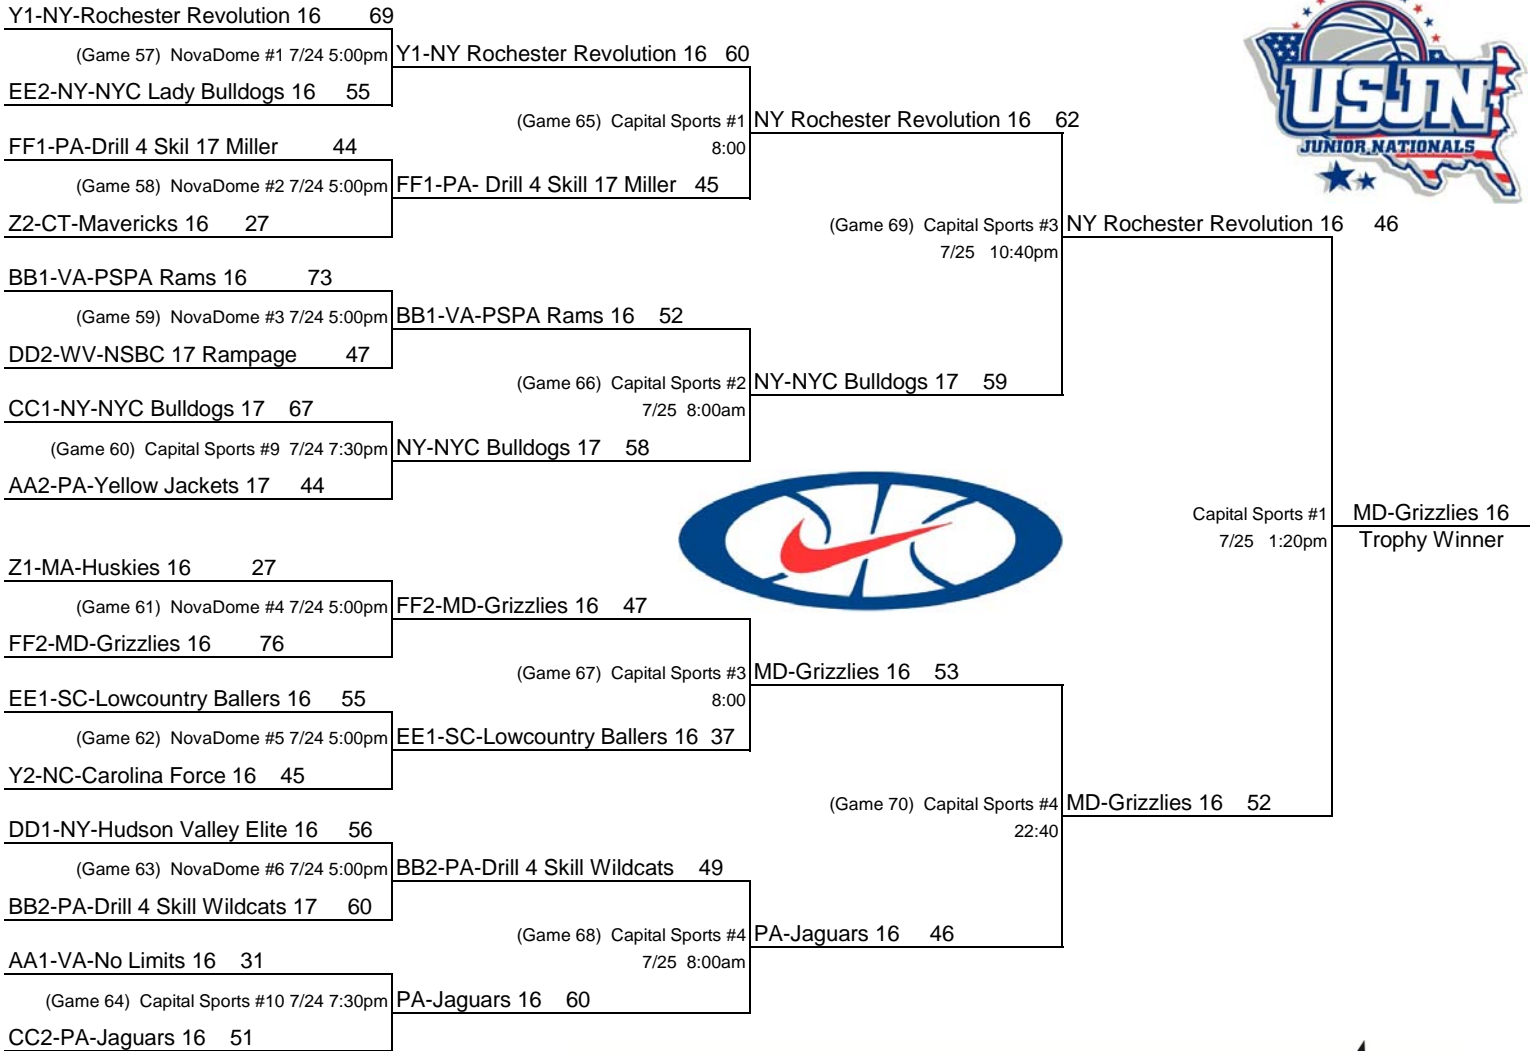

USJN is one of the longest running organizations in girls basketball running tournaments across the country since the mid 1980's.

US JUNIOR NATIONALS

17U CHAMPIONSHIPS - SILVER DIVISION

Event Stories, Pictures, Articles, Interviews are now found at: