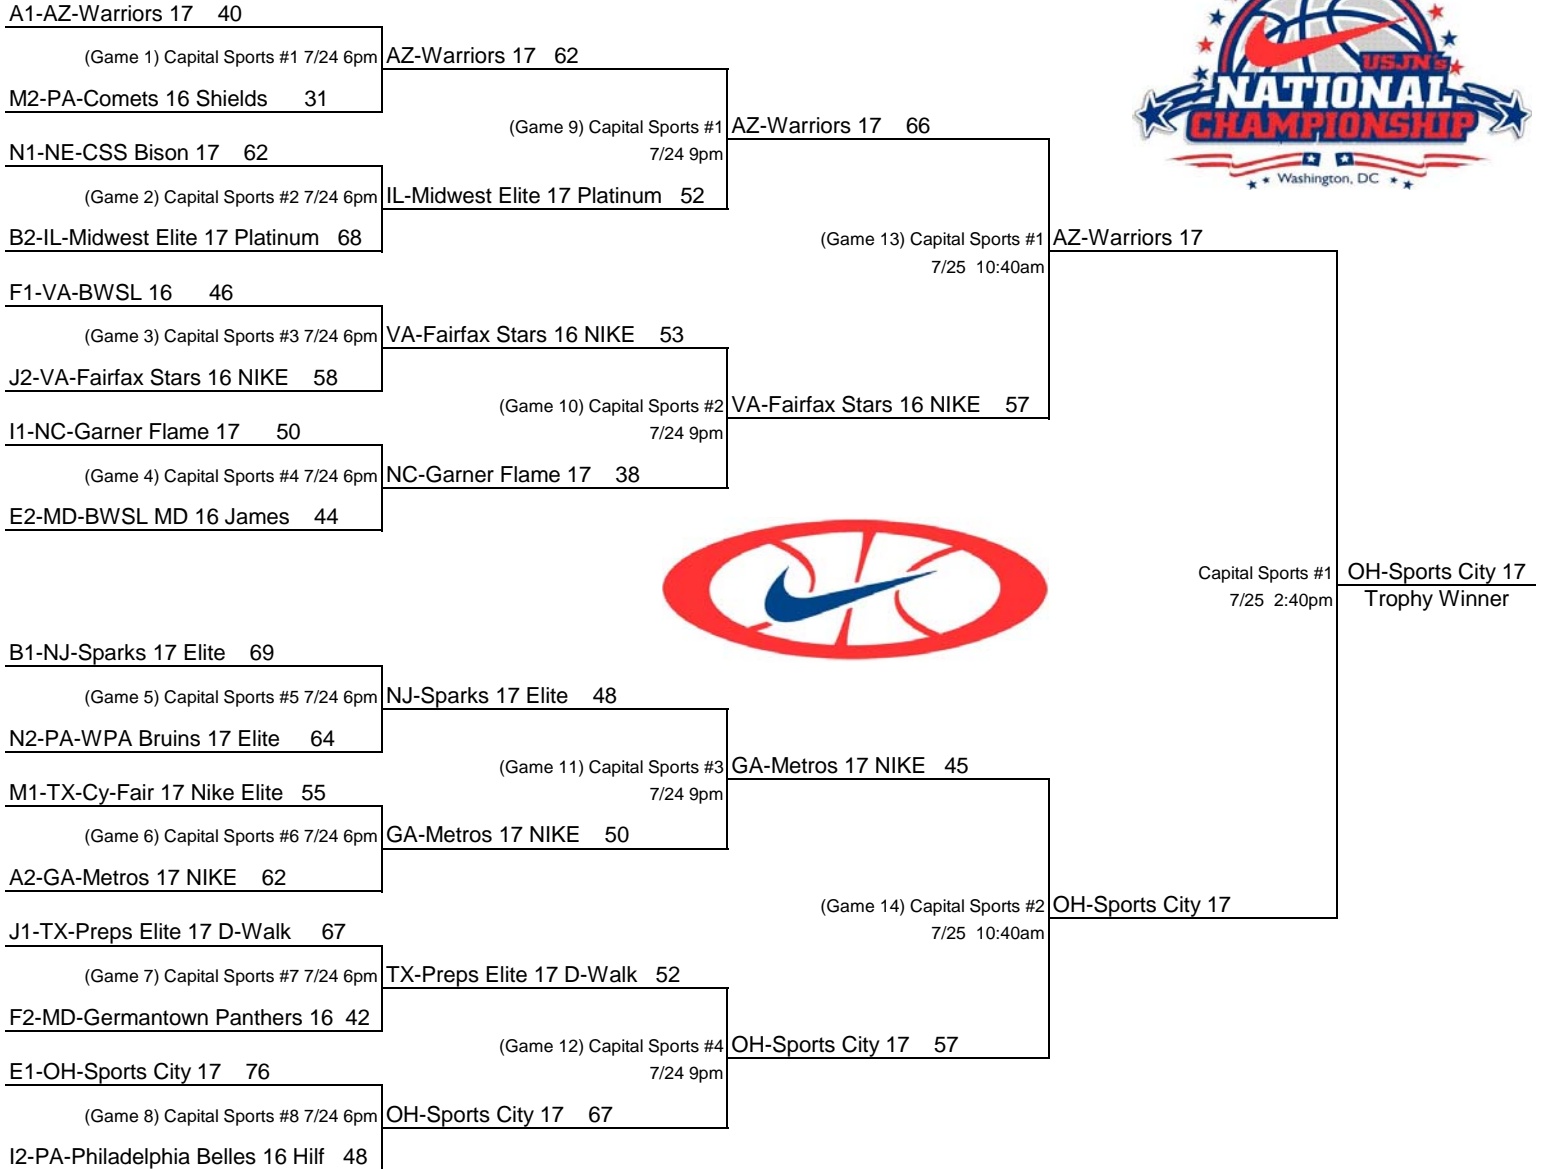

US JUNIOR NATIONALS

17U Championships - DIAMOND Division

**Pool All-Stars / College Coaches That Attended / Event Results
Can Be Found At The Post Event Page:**

WWW.USJN.COM

US JUNIOR NATIONALS

17U Championships - PLATINUM Division