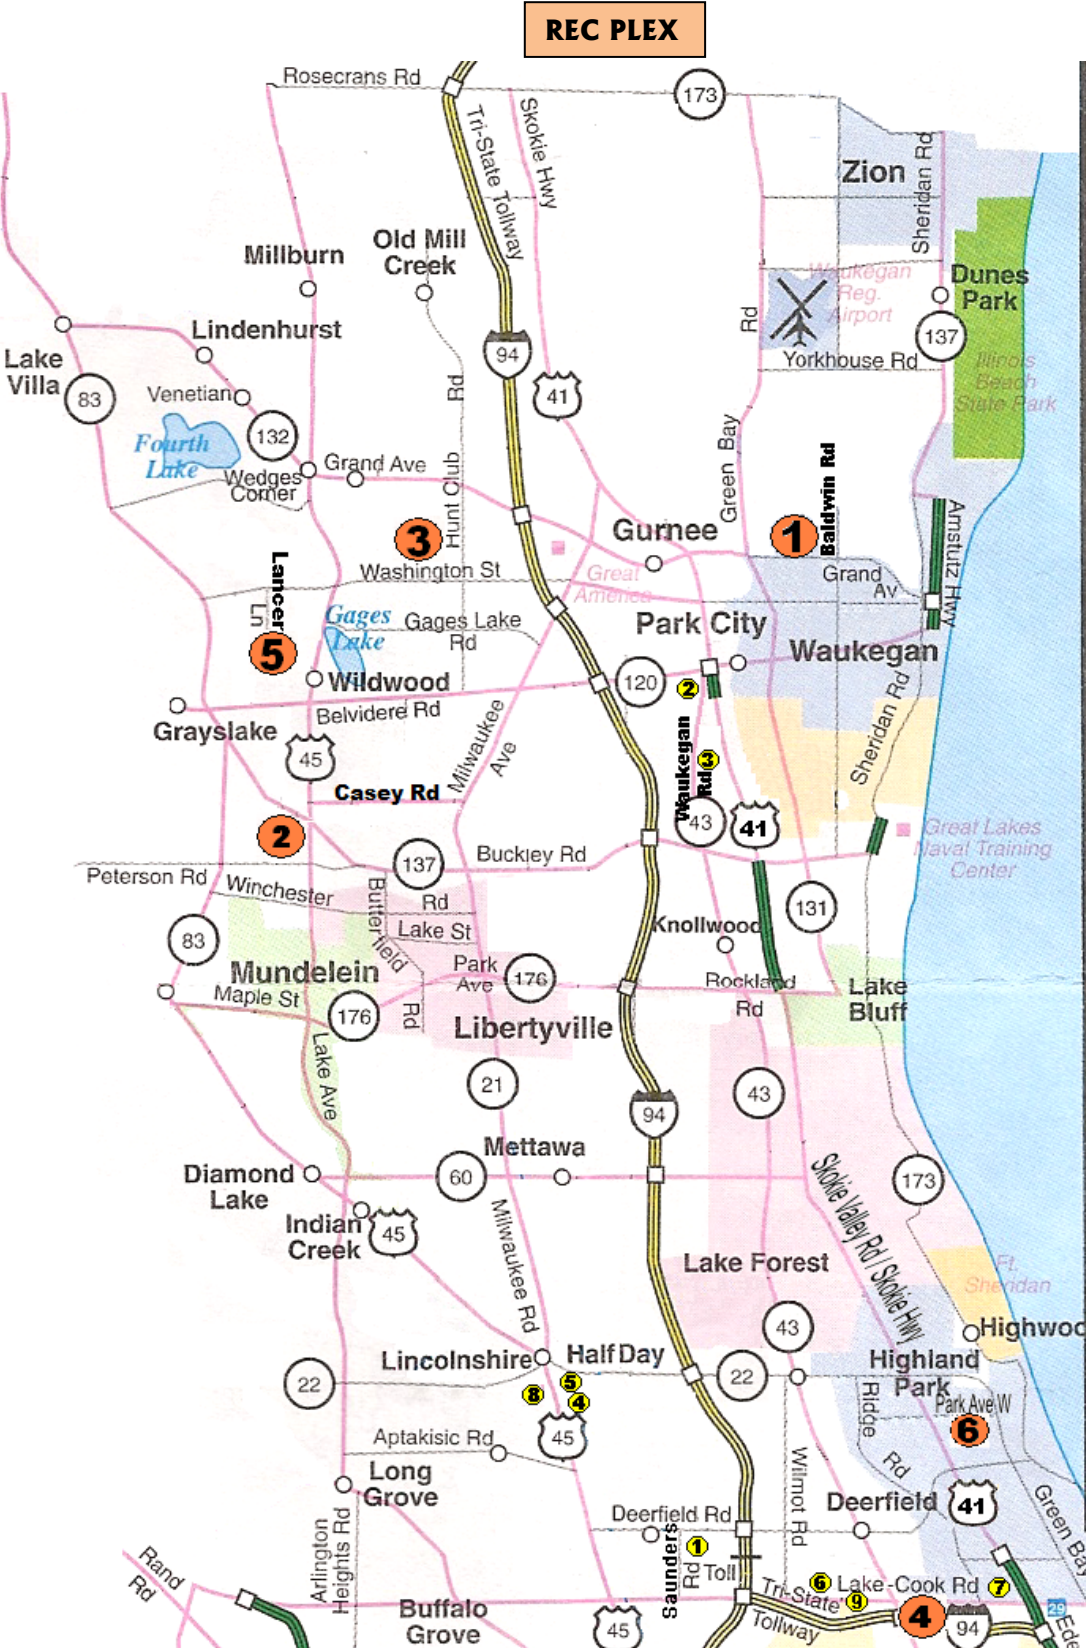

USJN'S SUMMER FINAL

WAUKEGAN FIELDHOUSE TO REC PLEX Approx 13 miles <20min

RIGHT out of Fieldhouse on to Grand Ave (back toward I-94) 0.5 miles
 RIGHT at light on to Green Bay Rd / Rt 131 (McDonalds at corner) 10.7 miles
 LEFT on to WI-165 West / 104th St 1.6 miles
 RIGHT onto 88th Dr / Terwall Terrace 0.2 miles to Rec Plex

Waukegan Fieldhouse
 800 Baldwin Ave
 Waukegan, IL 60085
 847-782-3300

Rec Plex
 9900 Terwall Terrace
 Pleasant Prairie, WI 53158
 262-947-0437

Libertyville Sports Complex
 1950 N. Hwy 45
 Libertyville, IL 60048
 847-367-1502

- 1 WAUKEGAN FIELDHOUSE**
- 2 LIBERTYVILLE SPORTS COMPLEX**
- 3 WOODLAND MIDDLE SCHOOL**
- 4 JOY OF THE GAME**
- 5 COLLEGE OF LAKE COUNTY**
- 6 HIGHLAND PARK REC CENTER**

HOTELS

- 1** Host Hotel - Deerfield Marriott
- 2** Courtyard Waukegan
- 3** Residence Inn Waukegan
- 4** Marriott Lincolnshire Resort
- 5** Courtyard Lincolnshire
- 6** Residence Inn Deerfield
- 7** Courtyard Highland Park
- 8** SpringHill Suites Lincolnshire
- 9** Courtyard Deerfield