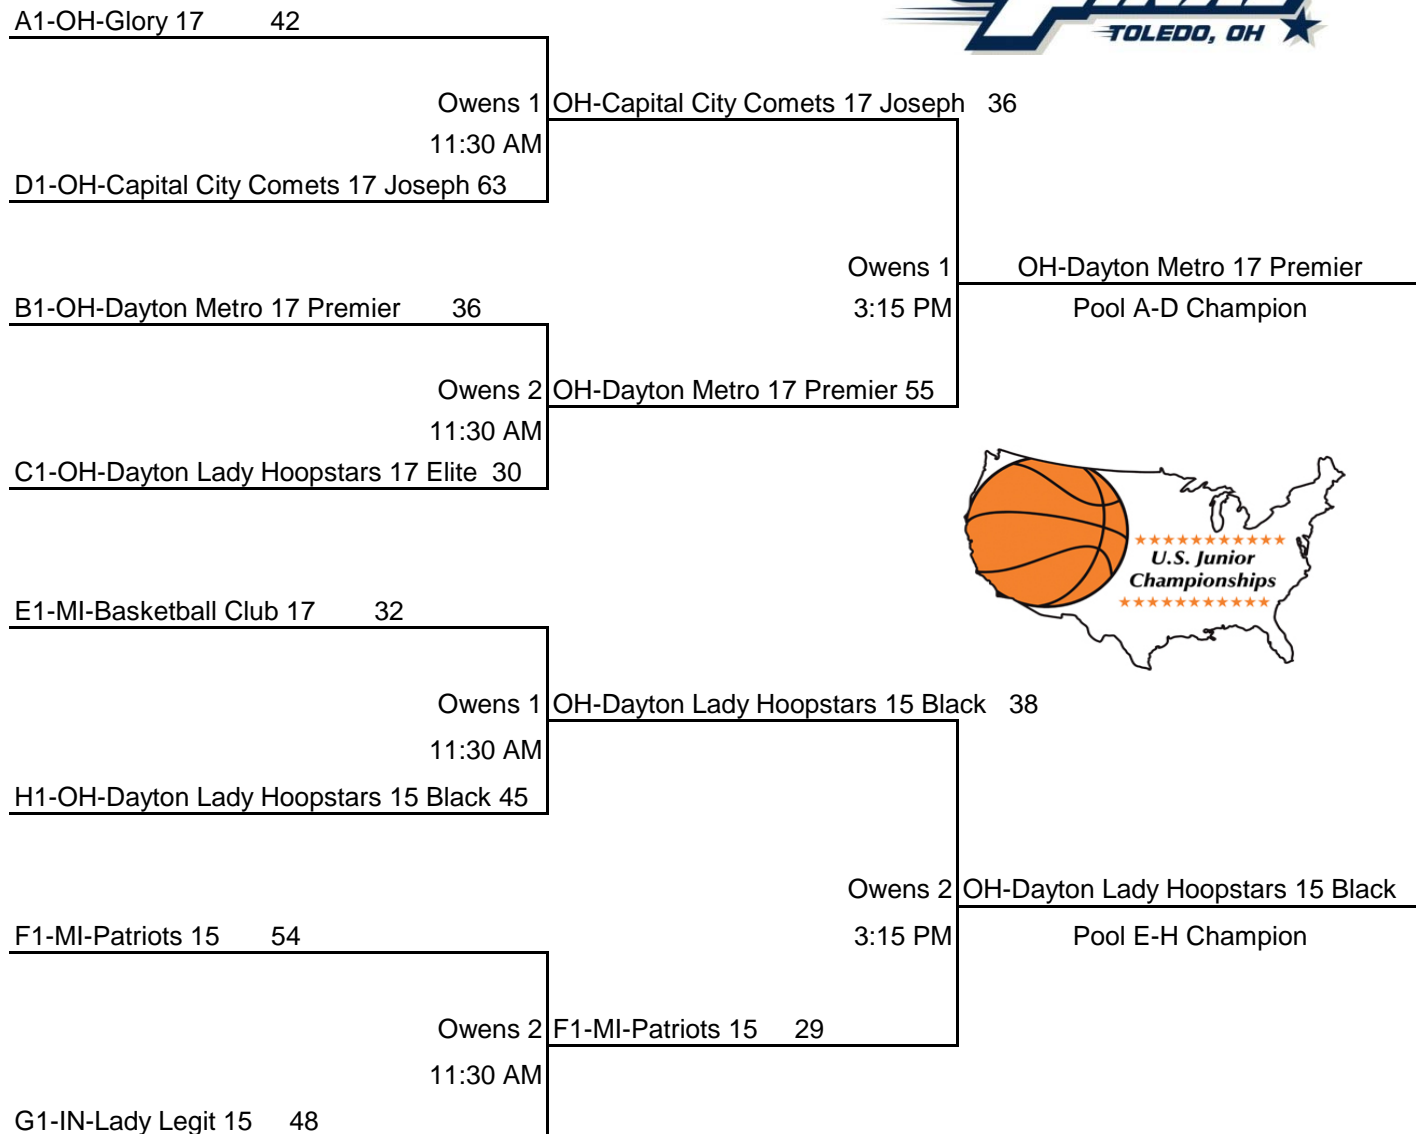

USJN'S SUMMER FINAL - MIDWEST II

17/16U Tournament Brackets

15/14/13U TOURNAMENT BRACKETS

USJN	POOL A	1	2	3	4	5	W	L	PTS	RNK
1	OH-Lady Jayhawks 17 Black		-4	7	-14	-12	1	3	-23	3
2	IL-FEBA Superfriends 17	4		-2	-11	-20	1	3	-29	5
3	MI-Elite 16 Heat	-7	2		-4	-20	1	3	-29	4
4	MI-Legion Select 16	14	11	4		-20	3	1	9	2
5	OH-Glory 17	12	20	20	20		4	0	72	1