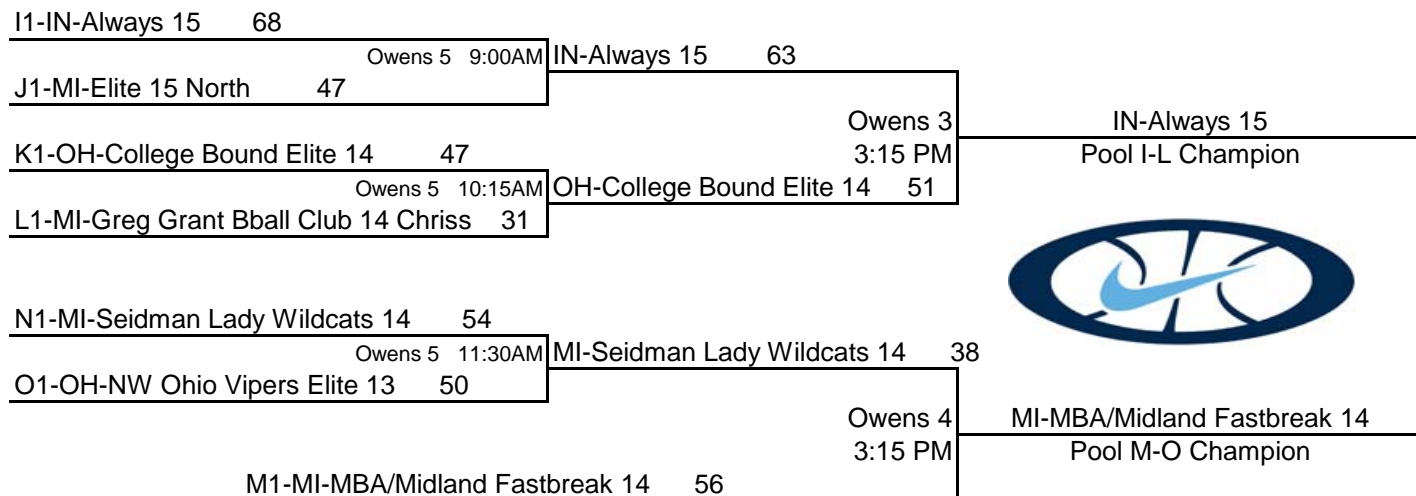

USJN'S SUMMER FINAL - MIDWEST II

17/16U Tournament Brackets

15/14/13U TOURNAMENT BRACKETS

USJN	POOL A	1	2	3	4	5	W	L	PTS	RNK
1	OH-Lady Jayhawks 17 Black		-4	7	-14	-12	1	3	-23	3
2	IL-FEBA Superfriends 17	4		-2	-11	-20	1	3	-29	5
3	MI-Elite 16 Heat	-7	2		-4	-20	1	3	-29	4
4	MI-Legion Select 16	14	11	4		-20	3	1	9	2
5	OH-Glory 17	12	20	20	20		4	0	72	1