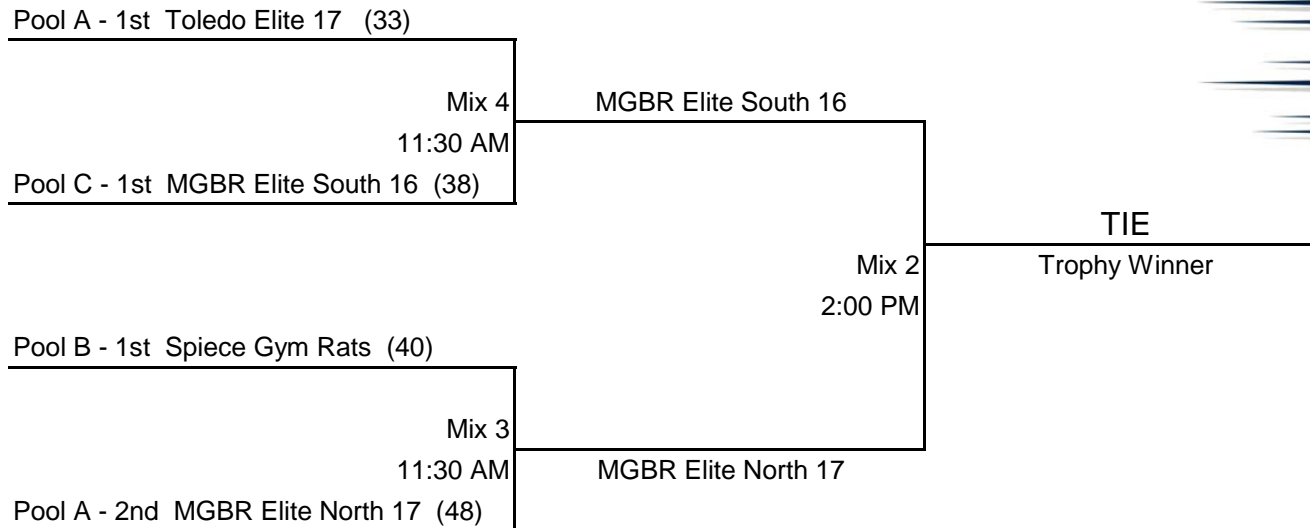

USJN's SUMMER FINAL - MIDWEST II

17/16U Tournament Brackets

15U TOURNAMENT BRACKETS

**** 14/13 Division Pool Winner is that age groups Champion ****

POOL A		1	2	3	4		W	L	Pts	Rnk
1	MI-MGBR Elite North 16		11	-4	11		2	1	18	2
2	OH-Midwest Xpress 16	-11		4	-20		1	2	-27	4
3	OH-Toledo Elite 17	4	-4		7		2	1	7	1
4	MI-Rage 16	-11	20	-7			1	2	2	3

1	vs	2
50		39

2	vs	3
43		39

1	vs	3
52		56

2	vs	4
32		55

1	vs	4
60		49

3	vs	4
66		59

POOL B		1	2	3	4		W	L	Pts	Rnk
1	IN-Spice Gym Rats FW 17		7	20	20		3	0	47	1
2	MI-MGBR Elite East 16	-7		6	20		2	1	19	2
3	OH-Trinity Bball Club 17	-20	-6		20		1	2	-6	3
4	OH-Toledo Elite 16	-20	-20	-20			0	3	-60	4

1	vs	2
61		54

2	vs	3
45		39

1	vs	3
53		32

2	vs	4
55		24

1	vs	4
46		16

3	vs	4
53		33

POOL C		1	2	3	4		W	L	Pts	Rnk
1	MI-MGBR Elite South 16		-15	20	1		2	1	6	1
2	MI-Belles 16	15		-11	-8		1	2	-4	4
3	OH-Saint Ursula 17	-20	11		-15		1	2	-24	3
4	OH-Lima Bath 17	-1	8	15			2	1	22	2

1	vs	2
37		52

2	vs	3
32		43

1	vs	3
52		22

2	vs	4
51		59

1	vs	4
46		45

3	vs	4
38		53

POOL D		1	2	3	4		W	L	Pts	Rnk
1	IN-Lady Legit 15		-14	15	20		2	1	21	2
2	MI-MGBR Elite North 15	14		20	19		3	0	53	1
3	OH-Trinity Bball Club 15	-15	-20		-8		0	3	-43	4
4	MI-Storm 15	-20	-19	8			1	2	-31	3