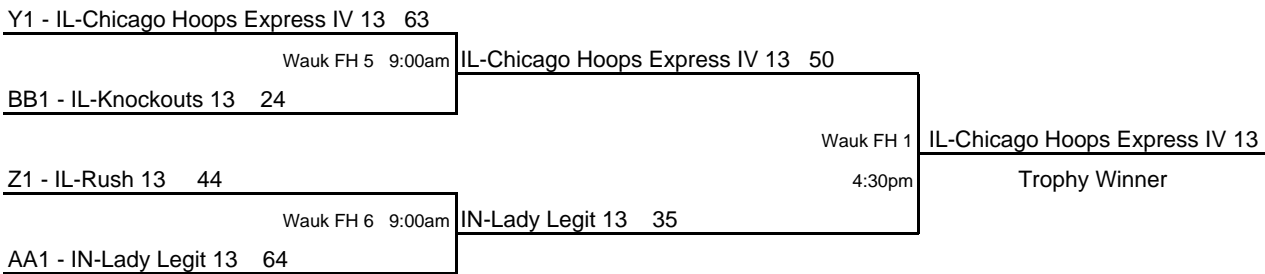

14U/13U/12U CHAMPIONSHIPS

**Pool All-Stars / College Coaches That Attended
Can Be Found At The Post Event Page:**

WWW.USJN.COM