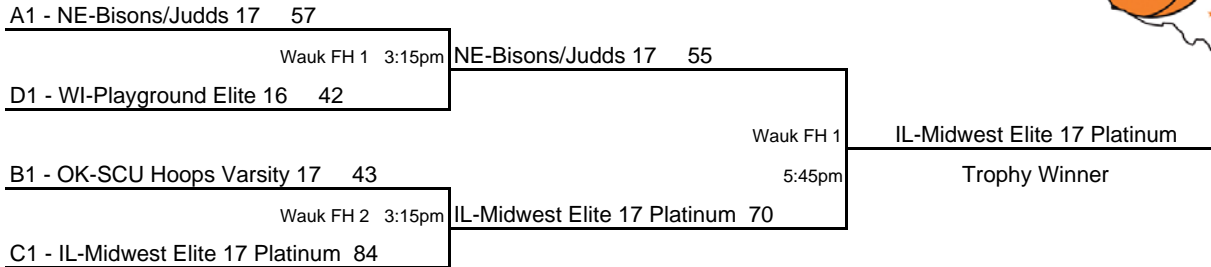

# 17/16U CHAMPIONSHIPS

## NATIONAL DIVISION