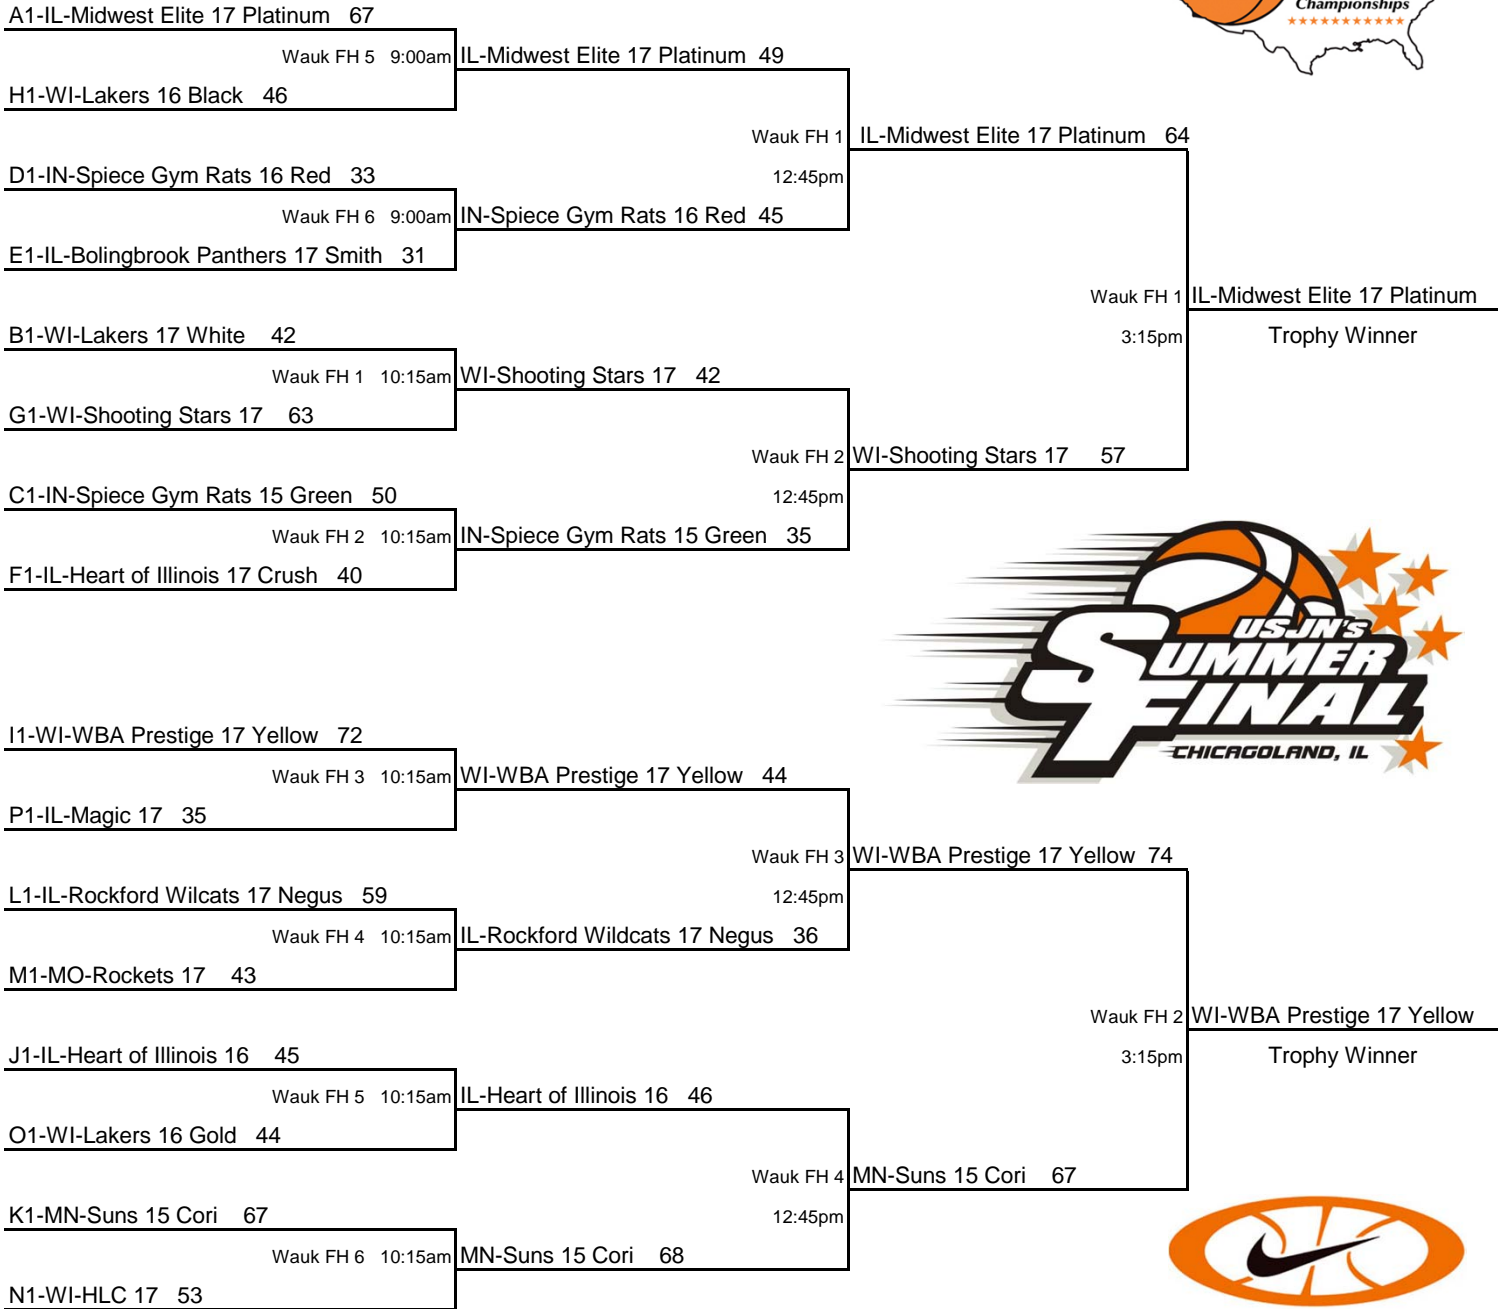

8TH ANNUAL - USJN'S SUMMER FINAL - MIDWEST

17/16U CHAMPIONSHIPS

8TH ANNUAL - USJN'S SUMMER FINAL - MIDWEST

15/14U CHAMPIONSHIPS

Q1 - IL-Lady Lightning 15 Silver 43		IL-Lady Lightning 15 Silver 42	
Wauk FH 1 9:00am			
X1 - IL-Central IL Pizazz 15 Green 41			
T1 - IN-Spiece Gym Rats 13 Silver 64		IN-Spiece Gym Rats 13 Silver 47(OT)	
Wauk FH 2 9:00am		Wauk FH 1 2:00pm	
U1 - IL-Bolingbrook panthers 14 59			
R1 - WI-ABC Knights 15 44		IN-Spiece Gym Rats 13 Silver	
Wauk FH 3 9:00am		4:30pm	Trophy Winner
W1 - IL-Chicago Hoops Express III 14 61			
S1 - WI-Team Wisconsin 15 Hover 63		IL-Chicago Hoops Express III 14 44	
Wauk FH 4 9:00am		Wauk FH 2 2:00pm	
V1 - MI-Finest 14 42			