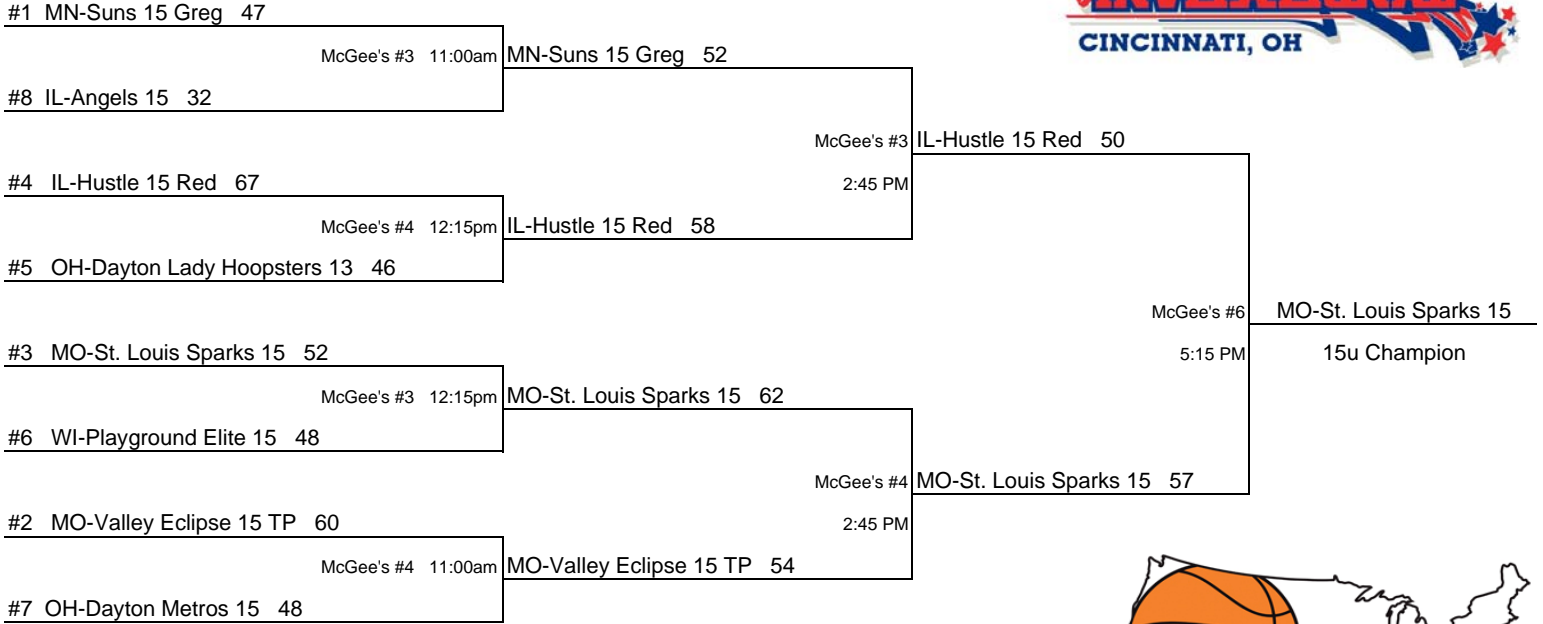

Pool I - 2nd Place - IL-Midwest Xpress 15 22

McGee's #3 8:30am IL-PGSL Jr Lady Vols 16 36

Pool J - 2nd Place - IL-PGSL Jr Lady Vols 16 67

McGee's #2
2:45 PM OH-Lady Diamonds 16

Pool K - 2nd Place - OH-Lady Diamonds 16 61

McGee's #4 8:30am OH-Lady Diamonds 16 40

Pool L - 2nd Place - WI-Team Wisconsin 16 Jr 49

USJN's PREMIER INVITATIONAL

15 UNDER & 14/13 UNDER

All Games Played On Wednesday

15U TOURNAMENT BRACKETS

14U / 13U TOURNAMENT BRACKETS