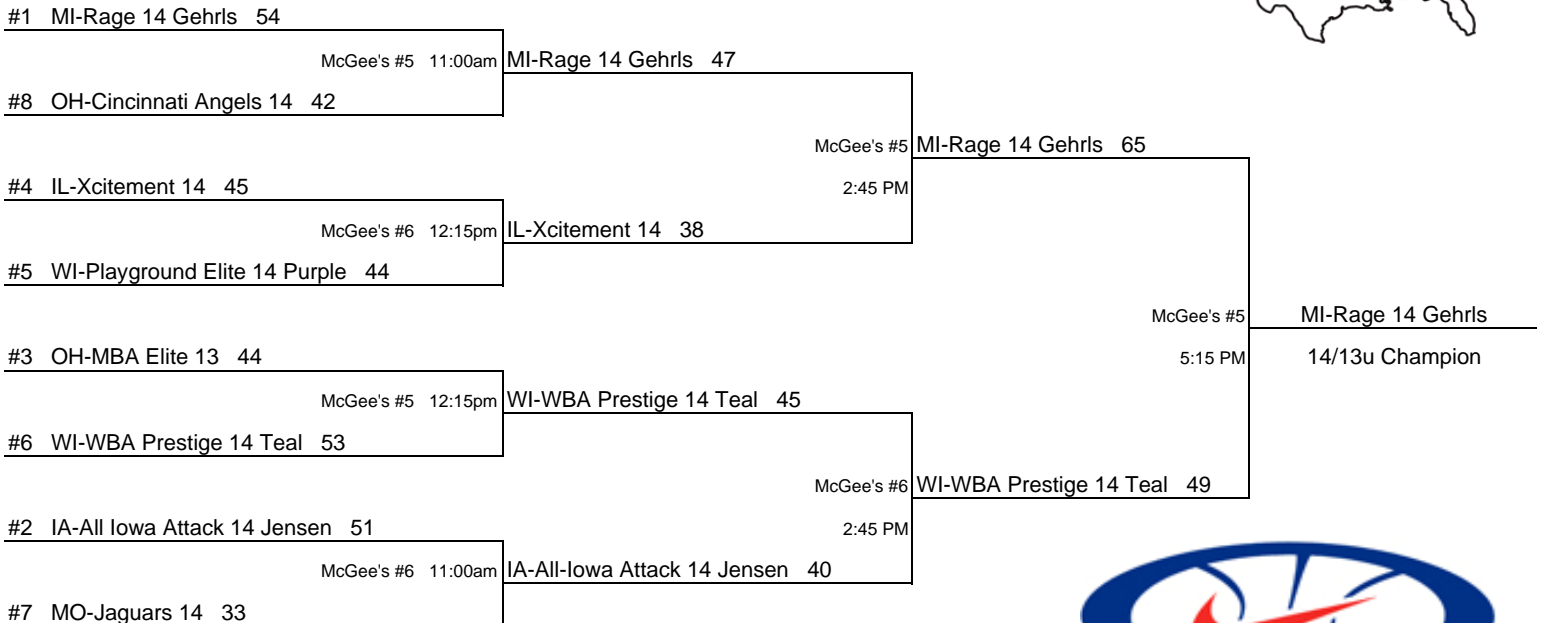

Pool I - 2nd Place - IL-Midwest Xpress 15 22

McGee's #3 8:30am IL-PGSL Jr Lady Vols 16 36

Pool J - 2nd Place - IL-PGSL Jr Lady Vols 16 67

McGee's #2
2:45 PM OH-Lady Diamonds 16

Pool K - 2nd Place - OH-Lady Diamonds 16 61

McGee's #4 8:30am OH-Lady Diamonds 16 40

Pool L - 2nd Place - WI-Team Wisconsin 16 Jr 49

USJN's PREMIER INVITATIONAL

15 UNDER & 14/13 UNDER

All Games Played On Wednesday

15U TOURNAMENT BRACKETS

14U / 13U TOURNAMENT BRACKETS