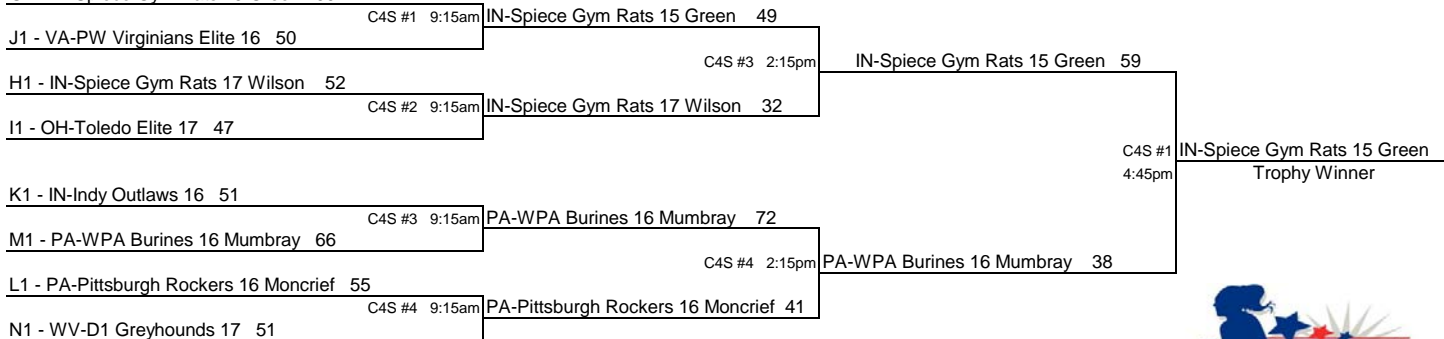

USJN'S PREMIER INVITATIONAL 17/16U REGIONAL DIVISION TOURNAMENT

All Games are on July 8 - FRIDAY

G1 - IN-Spiece Gym Rats 15 Green 55