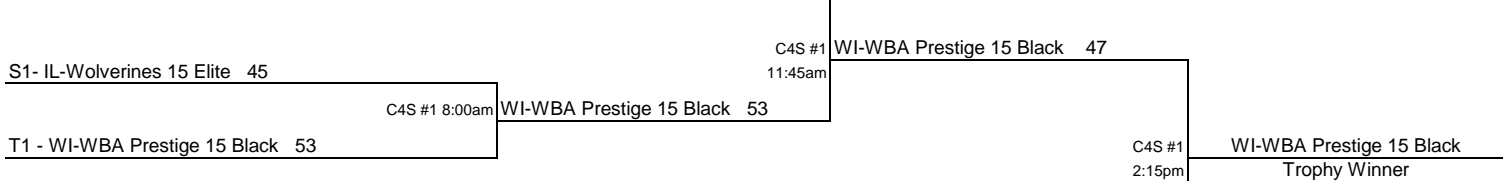

15 UNDERS TOURNAMENT BRACKETS

All Games are on July 8 - FRIDAY

O1 - MI-Crossover 15 52