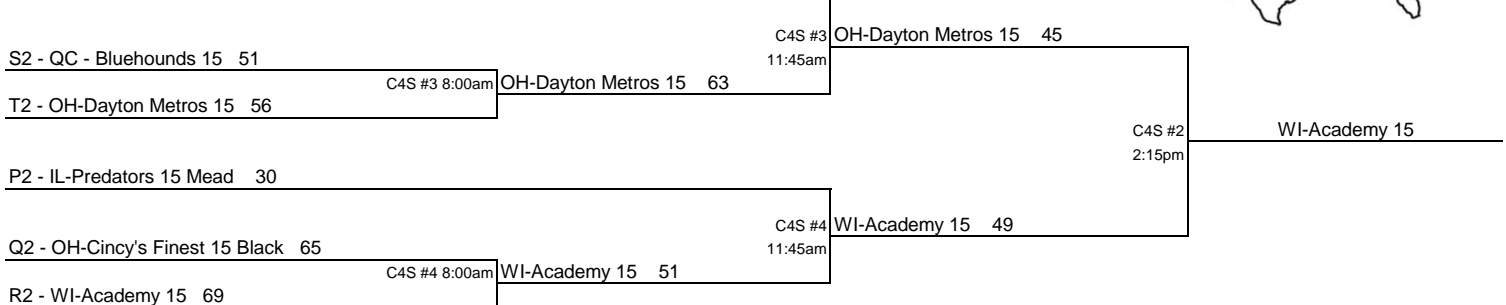

## 15 UNDERS TOURNAMENT BRACKETS

All Games are on July 8 - FRIDAY

O1 - MI-Crossover 15 52

P1 - MI-MGBR Elite 15 Central 32

O2 - OH-MBA Elite 15 20

## 14 Under Tournament Brackets

U1 - WI-WBA Prestige 14 Gray 56

**Pool All-Stars / College Coaches That Attended / Event Results Can Be Found At The Post Event Page:**

[WWW.USJN.COM](http://WWW.USJN.COM)