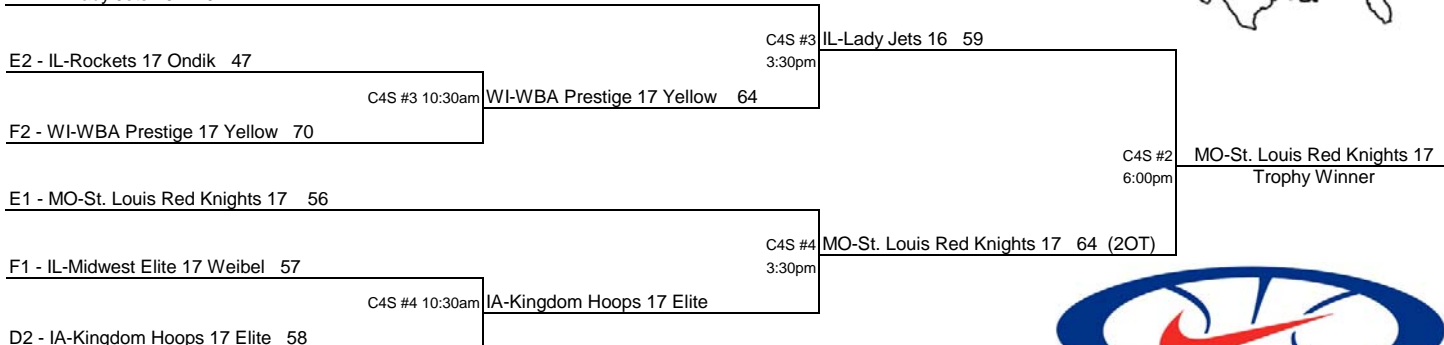

## 17/16 NATIONAL Division Tournament

All Games are on July 8 - FRIDAY

A1 - MI-Crossover 17 47

D1 - IL-Lady Jets 16 70

# USJN'S PREMIER INVITATIONAL 17/16U REGIONAL DIVISION TOURNAMENT

All Games are on July 8 - FRIDAY

G1 - IN-Spiece Gym Rats 15 Green 55

G2 - WI-WBA Pestige 17 Teal 59