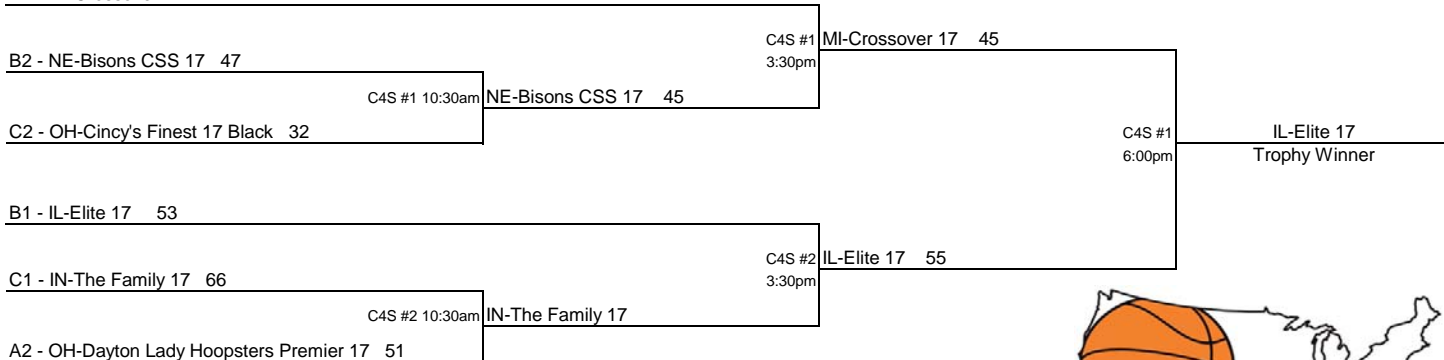

# 8TH ANNUAL - USJN'S PREMIER INVITATIONAL MIDWEST

## 17/16 NATIONAL Division Tournament

All Games are on July 8 - FRIDAY

A1 - MI-Crossover 17 47

D1 - IL-Lady Jets 16 70