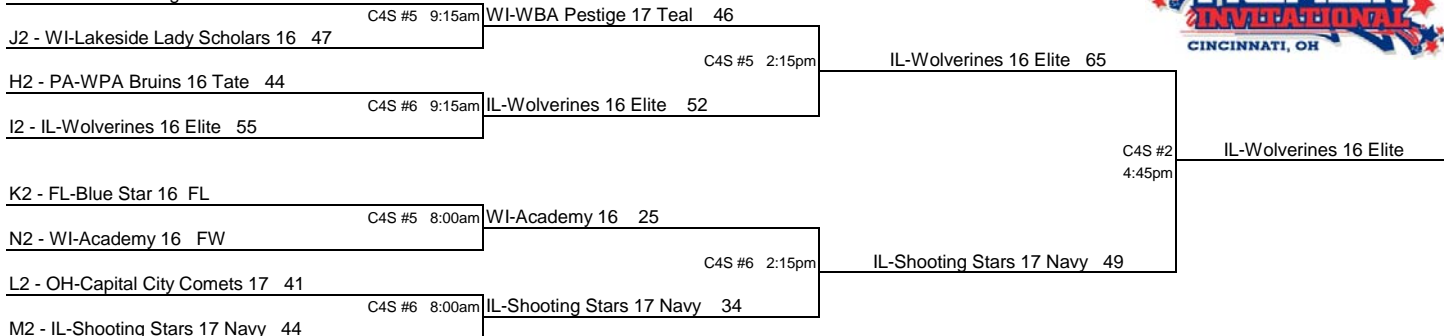

## 17/16 NATIONAL Division Tournament

All Games are on July 8 - FRIDAY

A1 - MI-Crossover 17 47

D1 - IL-Lady Jets 16 70

# USJN'S PREMIER INVITATIONAL 17/16U REGIONAL DIVISION TOURNAMENT

All Games are on July 8 - FRIDAY

G1 - IN-Spiece Gym Rats 15 Green 55

G2 - WI-WBA Pestige 17 Teal 59

## 15 UNDERS TOURNAMENT BRACKETS

All Games are on July 8 - FRIDAY

O1 - MI-Crossover 15 52

P1 - MI-MGBR Elite 15 Central 32

O2 - OH-MBA Elite 15 20