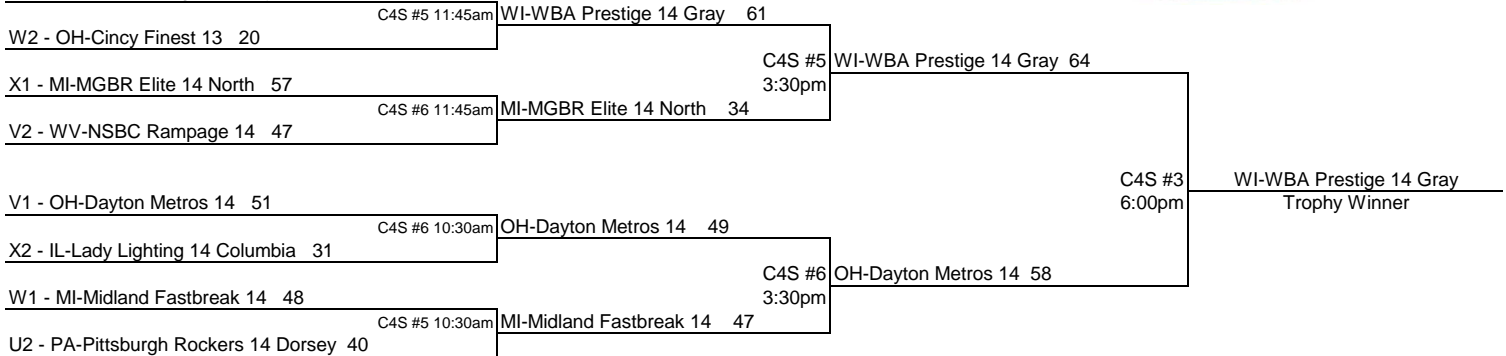

## 15 UNDERS TOURNAMENT BRACKETS

All Games are on July 8 - FRIDAY

O1 - MI-Crossover 15 52

P1 - MI-MGBR Elite 15 Central 32

O2 - OH-MBA Elite 15 20

## 14 Under Tournament Brackets

U1 - WI-WBA Prestige 14 Gray 56

**Pool All-Stars / College Coaches That Attended / Event Results Can Be Found At The Post Event Page:**

[WWW.USJN.COM](http://WWW.USJN.COM)