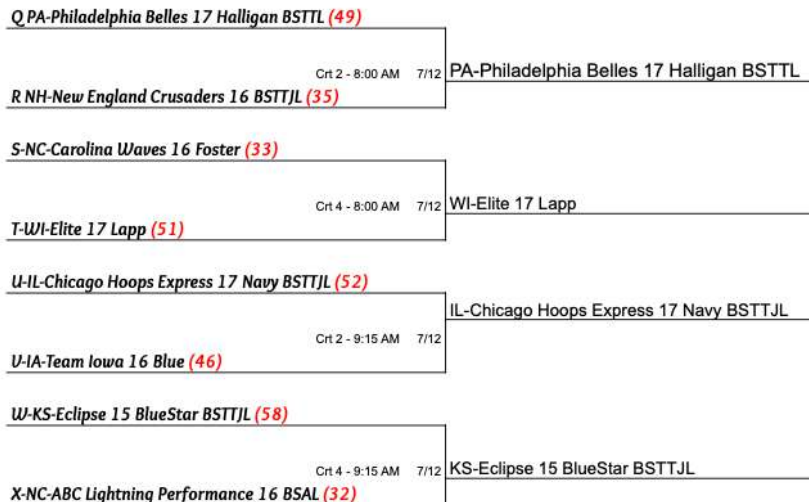

CONSOLATION BRACKETS