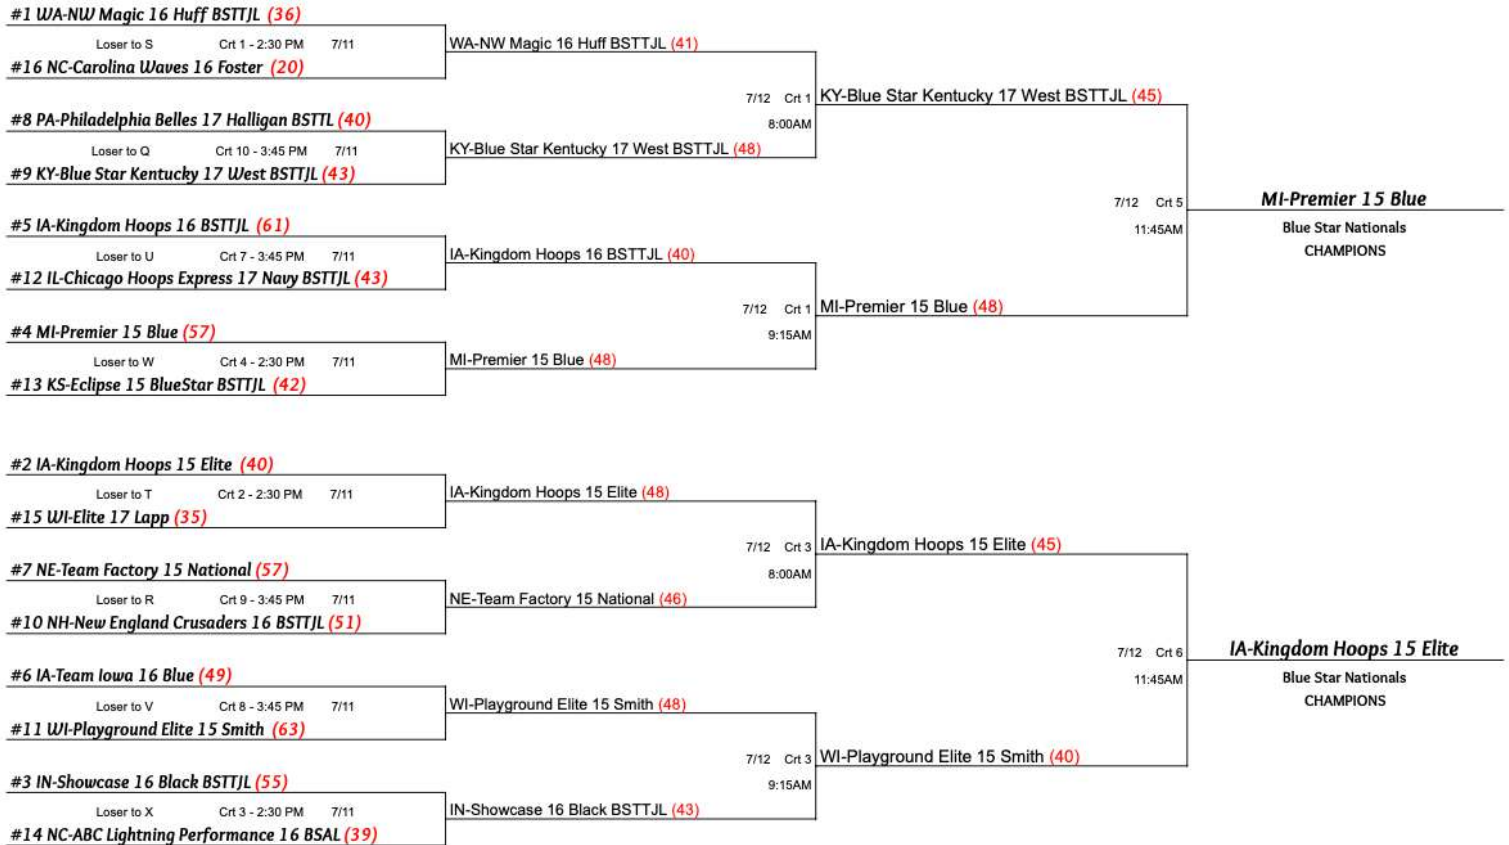

1	vs	2
31		45

3	vs	4

1	vs	3
59		51

2	vs	4

1	vs	4

2	vs	3
46		32

BRACKET RESULTS

RED - CHAMPIONSHIP BRACKET

CONSOLATION BRACKETS

BRACKET RESULTS

BLUE CONSOLATION BRACKET

CONSOLATION BRACKETS

BRACKET RESULTS

WHITE - CHAMPIONSHIP BRACKET

CONSOLATION BRACKETS

BRACKET RESULTS