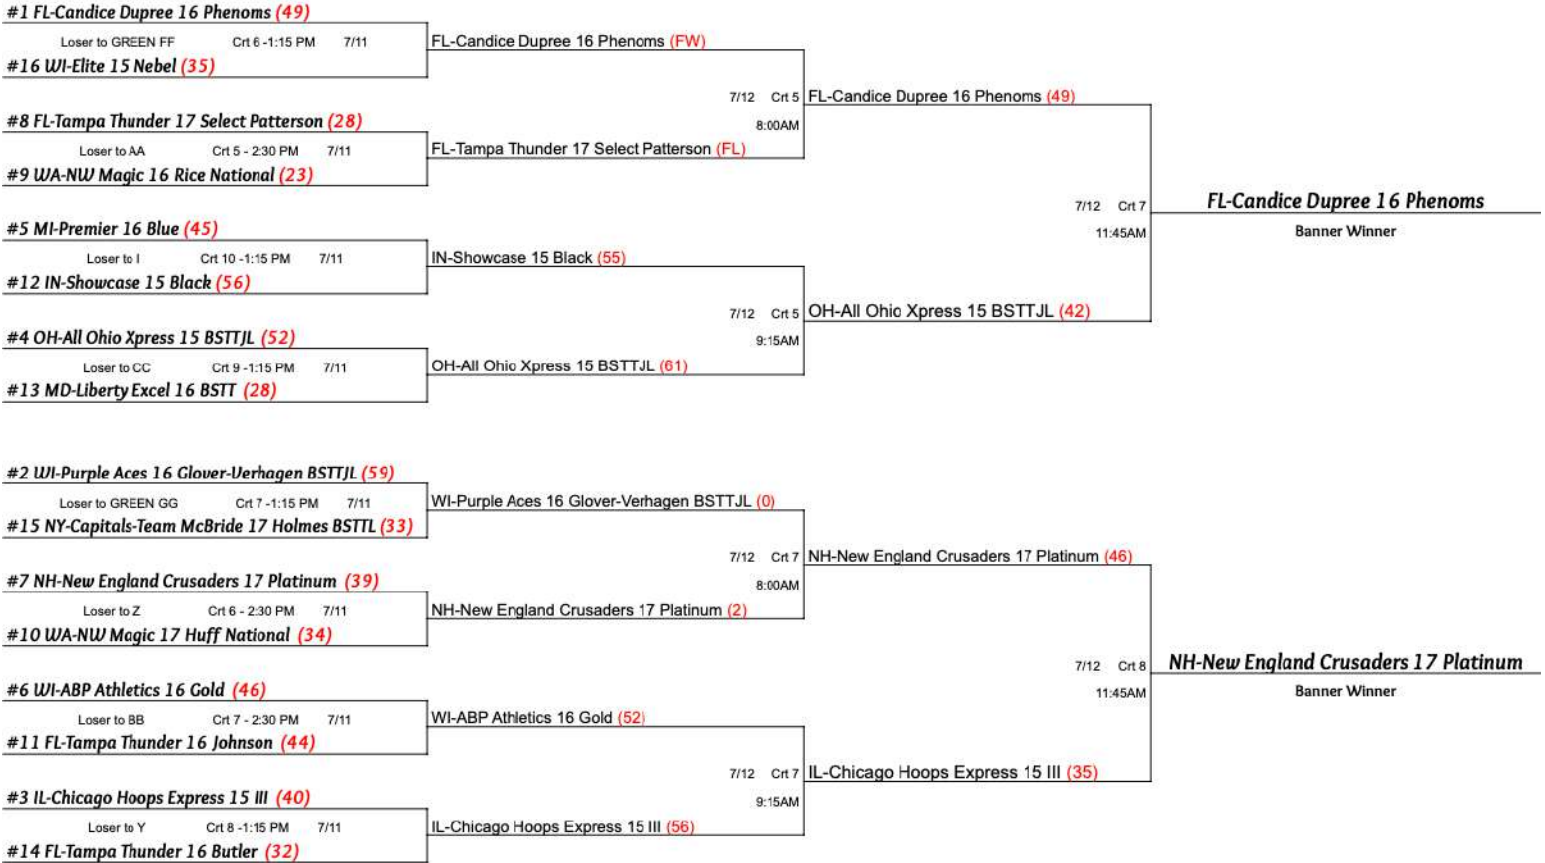

BRACKET RESULTS

YELLOW CONSOLATION BRACKET CHAMPIONS