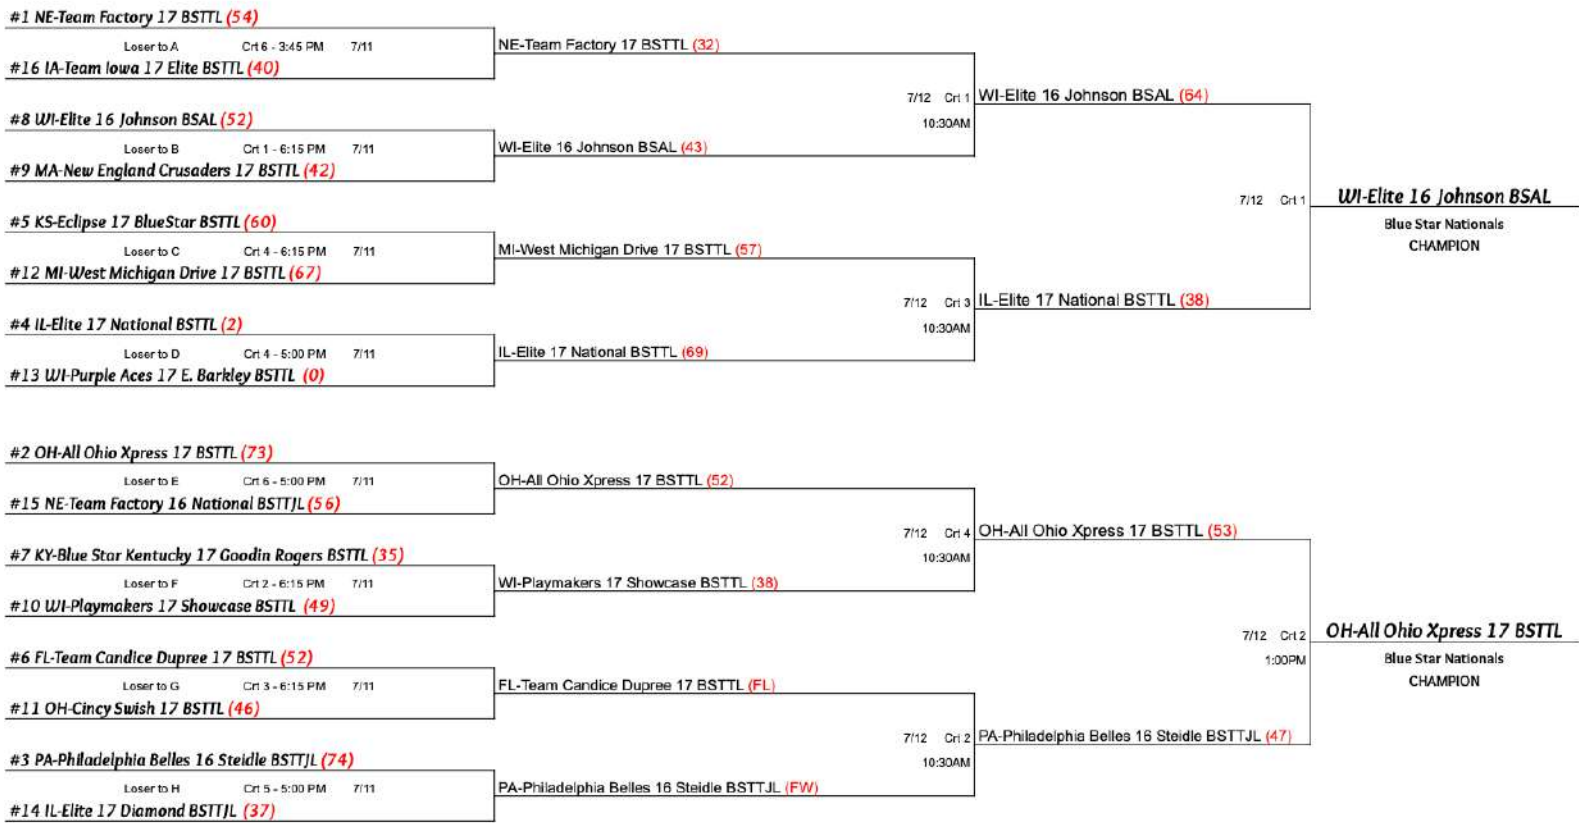

1	vs	2
53		35

3	vs	4

1	vs	3
41		42

2	vs	4

1	vs	4

2	vs	3
23		64

USJN	POOL R	1	2	3	4	W	L	PTS	RNK
1	IL-Chicago Hoops Express 14 IV		-14	8	0	1	1	-6	
2	WI-Playground Elite 14 Speights	14		14	0	2	0	28	
3	WA-NW Magic 15 Rice Select	-8	-14		0	0	2	-22	
4									

1	vs	2
31		45

3	vs	4

1	vs	3
59		51

2	vs	4

1	vs	4

2	vs	3
46		32

BRACKET RESULTS

RED - CHAMPIONSHIP BRACKET