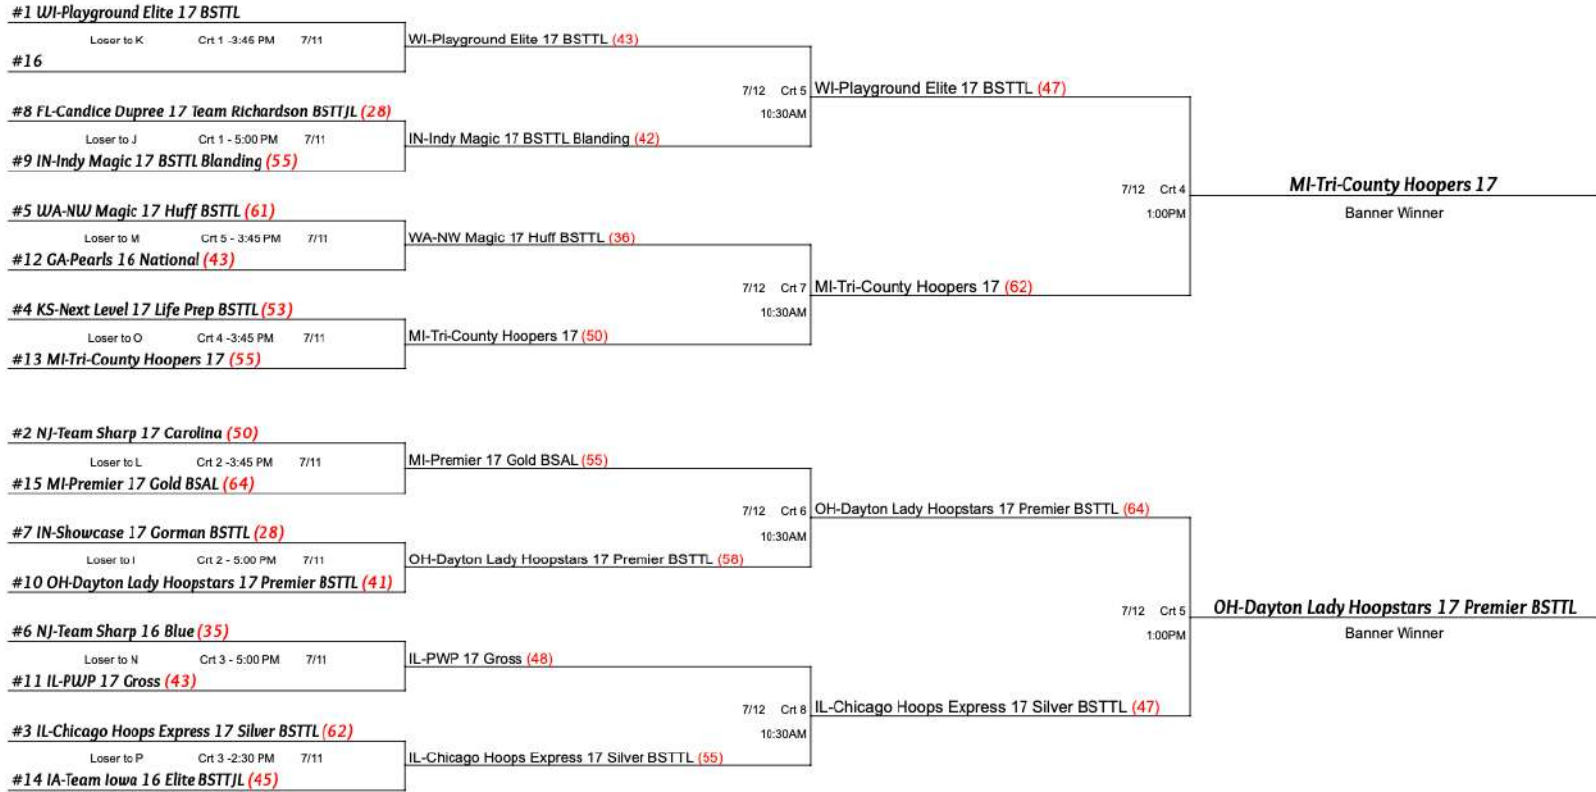

1	vs	2
53		35

3	vs	4

1	vs	3
41		42

2	vs	4

1	vs	4

2	vs	3
23		64

USJN	POOL R	1	2	3	4	W	L	PTS	RNK
1	IL-Chicago Hoops Express 14 IV		-14	8	0	1	1	-6	
2	WI-Playground Elite 14 Speights	14		14	0	2	0	28	
3	WA-NW Magic 15 Rice Select	-8	-14		0	0	2	-22	
4									

1	vs	2
31		45

3	vs	4

1	vs	3
59		51

2	vs	4

1	vs	4

2	vs	3
46		32

BRACKET RESULTS

RED - CHAMPIONSHIP BRACKET

CONSOLATION BRACKETS

BRACKET RESULTS

BLUE CONSOLATION BRACKET

CONSOLATION BRACKETS

BRACKET RESULTS

WHITE - CHAMPIONSHIP BRACKET

CONSOLATION BRACKETS

BRACKET RESULTS