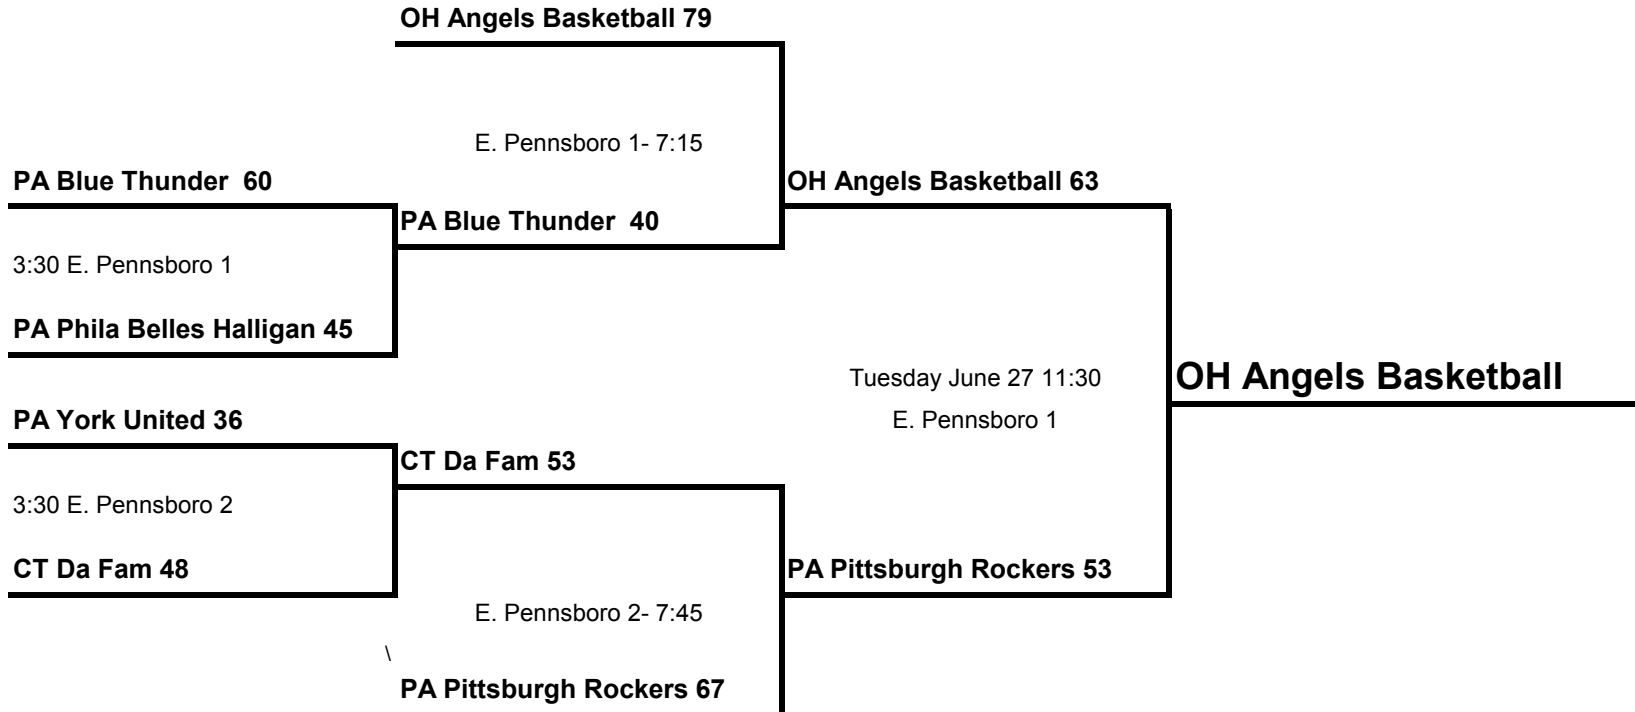

MD Hurricanes 48

MD Hurricanes 49

14 Playoff Bracket

13 Playoff Bracket

12 Playoff Bracket

11 Playoff Bracket

MA- Baystate Magic Elite (Wardwell) 70

Expo 2- 6:00