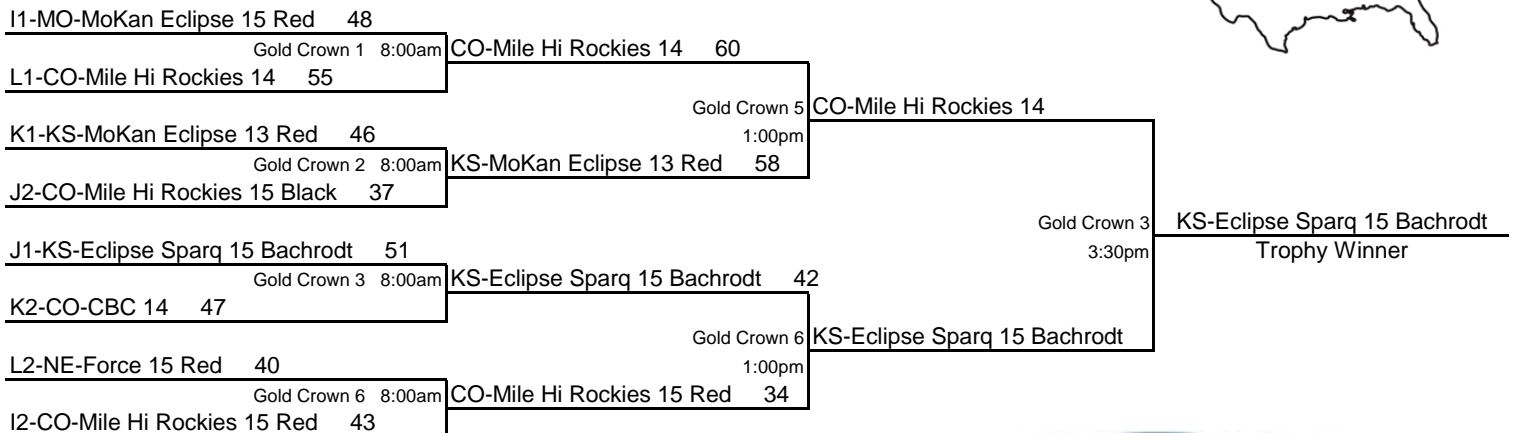

5th USJN's MOUNTAIN MADNESS

17/16U TOURNAMENT BRACKETS

15U TOURNAMENT BRACKETS

14/13U TOURNAMENT BRACKETS

USJN	POOL A	1	2	3	4	5	W	L	PTS	RNK
1	MO-MoKan Eclipse 17 Red		20	18	16	20	4	0	74	1
2	CO-Chill 17 Black	-20		-20	-6	-9	0	4	-55	5
3	CO-Mile Hi Rockies 17 Black	-18	20		-4	-15	1	3	-17	4
4	OK-Synergy 17	-16	6	4		20	3	1	14	2
5	CO-Elite 17	-20	9	15	-20		2	2	-16	3