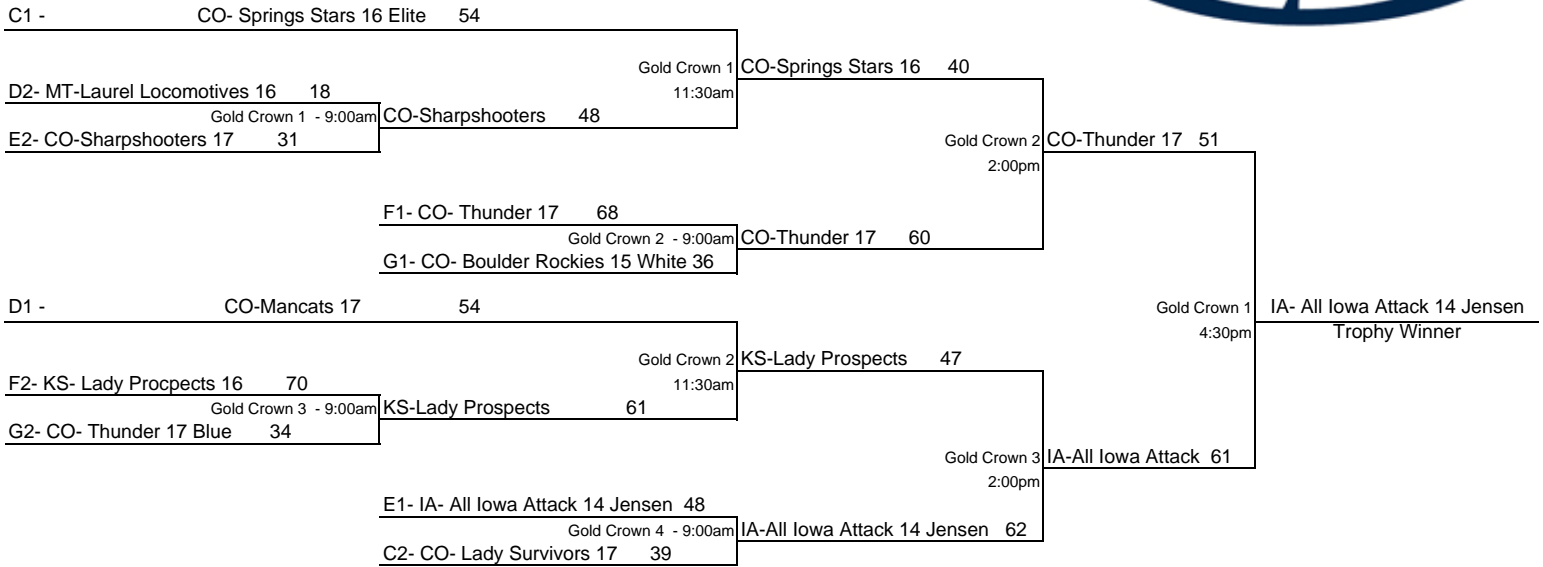

3rd Annual

USJN's MOUNTAIN MADNESS

17/16U NATIONAL Tournament Brackets

17/16U REGIONAL TOURNAMENT BRACKETS

15/14U Tournament Brackets

WWW.USJN.COM

14/13U TOURNAMENT BRACKETS

USJN	POOL A	1	2	3	4	5	W	L	PTS	RNK
1	TX-Hoop 10 Premier 17		-20	-20	-20	-12	0	4	-72	5
2	CO-Boulder Rockies 17 Black	20		8	13	20	4	0	61	1
3	KS-MoKan Eclipse 16 Red	20	-8		-20	20	2	2	12	3
4	IA-All Iowa Attack 17 Jensen	20	-13	20		20	3	1	47	2
5	CO-Elite 17	12	-20	-20	-20		1	3	-48	4