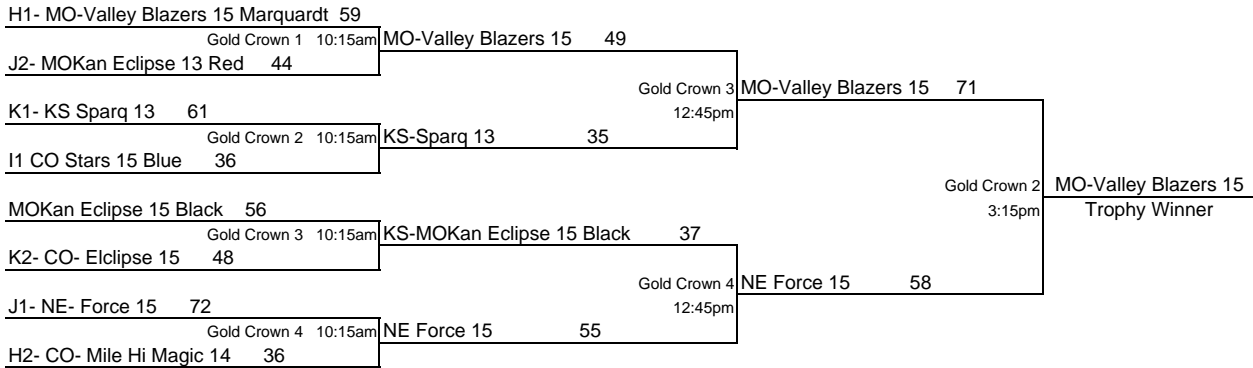

3rd Annual

USJN's MOUNTAIN MADNESS

17/16U NATIONAL Tournament Brackets

17/16U REGIONAL TOURNAMENT BRACKETS

15/14U Tournament Brackets

WWW.USJN.COM

14/13U TOURNAMENT BRACKETS

USJN	POOL A	1	2	3	4	5	W	L	PTS	RNK
1	TX-Hoop 10 Premier 17		-20	-20	-20	-12	0	4	-72	5
2	CO-Boulder Rockies 17 Black	20		8	13	20	4	0	61	1
3	KS-MoKan Eclipse 16 Red	20	-8		-20	20	2	2	12	3
4	IA-All Iowa Attack 17 Jensen	20	-13	20		20	3	1	47	2
5	CO-Elite 17	12	-20	-20	-20		1	3	-48	4

1	vs	2
30		78

2	vs	3
43		35

3	vs	5
77		37

1	vs	3
37		72

2	vs	4
60		47

4	vs	5
78		53

1	vs	4
36		62

2	vs	5
49		25