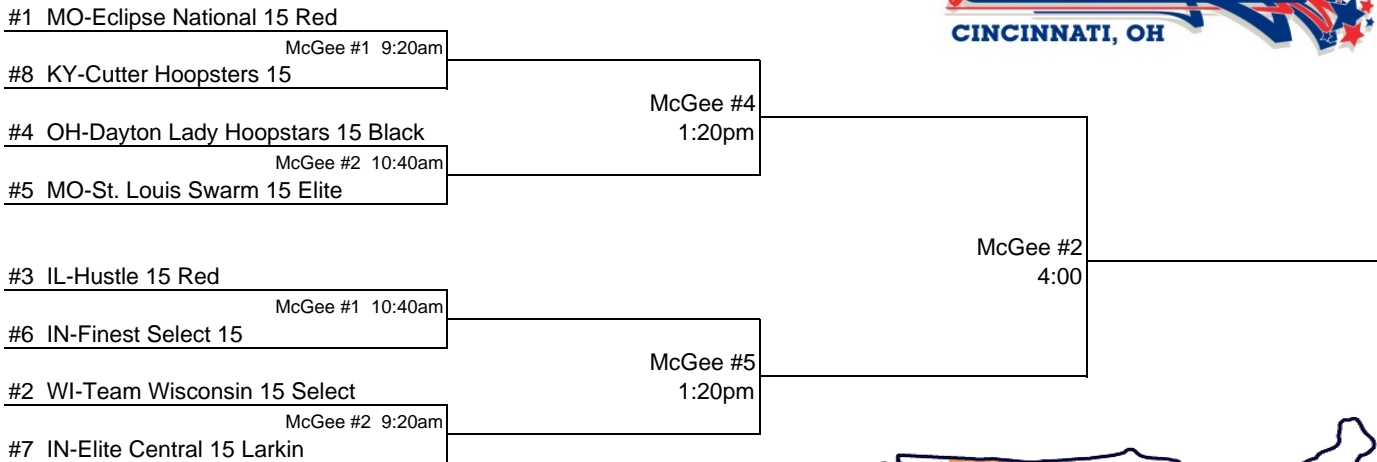

Midwest Summer Challenge - 2008

15 UNDER & 14/13 UNDER

All Games are on TUESDAY

15U Tournament Brackets

14U/13U Tournament Brackets