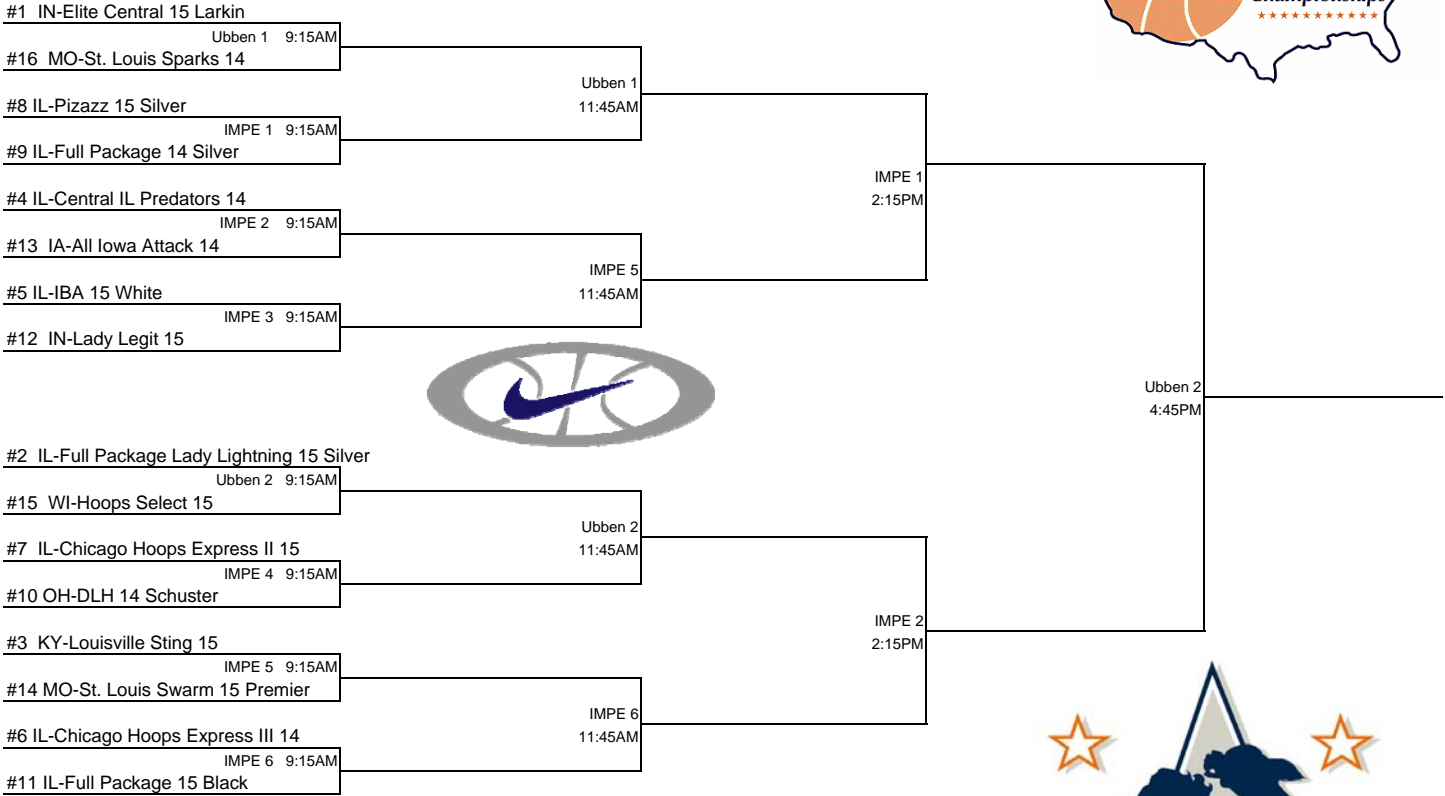

#9 MO-St. Louis Swarm 17 Elite

Ubben 1
2:15PM

#4 IL-Full Package Lady Lightning 17 Black

IMPE 2 8:00AM

#13 MO-St. Louis Jaguars/Sparks 16

IMPE 4
11:45AM

#5 IA-All Iowa Attack 17

IMPE 3 8:00AM

#12 IL-Lady Lightning 16 Platinum

#2 IL-Full Package Lady Lightning 16 Platinum

Ubben 2 8:00AM

#15 IL-Team USA 16

IMPE 2
11:45AM

#7 MO-St. Louis Swarm 15 Elite

IMPE 4 8:00AM

#10 IL-Dream Team 17

Ubben 2
2:15PM

#3 IN-Elite Central 17 Larkin

IMPE 5 8:00AM

#14 IL-Xcitement 15 Elite

IMPE 3
11:45AM

#6 IL-Full Package 16 Black

IMPE 6 8:00AM

#11 IL-Lady Lightning 16 White

www.usjn.com & www.bluestarbb.com

USJN Mid-America Challenge

15 /14 UNDERS

13U/12U TOURNAMENT BRACKETS