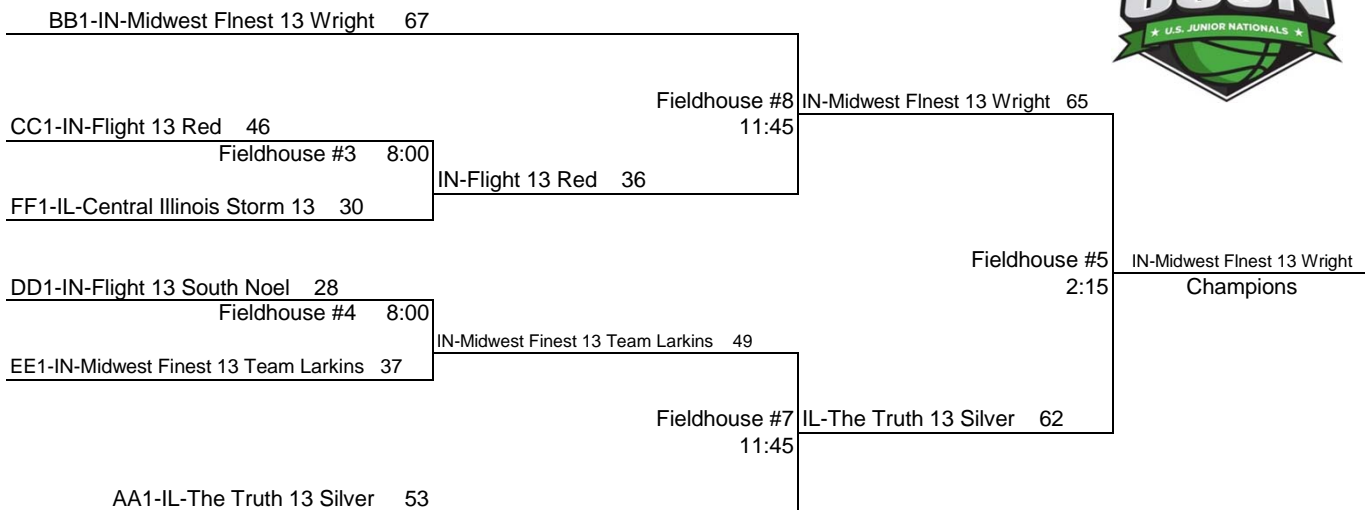

Fieldhouse #3 1:00PM
P1-IL-Rebels 15 Wong 55

IL-Rebels 15 Wong

Pool O-P Champion

15th Annual USJN'S MID AMERICA CHALLENGE

15 Under Tournament Bracket

14 UNDER TOURNAMENT BRACKET

13 Under Tournament Bracket

12 Under Tournament Bracket