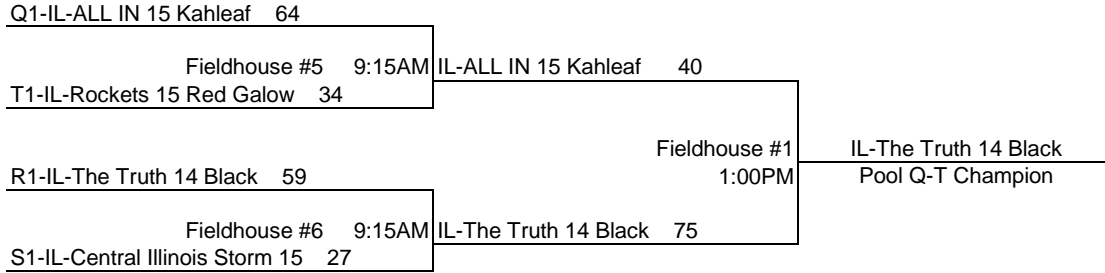

Fieldhouse #3 1:00PM
P1-IL-Rebels 15 Wong 55

IL-Rebels 15 Wong

Pool O-P Champion

15th Annual USJN'S MID AMERICA CHALLENGE

15 Under Tournament Bracket

14 UNDER TOURNAMENT BRACKET

13 Under Tournament Bracket

12 Under Tournament Bracket