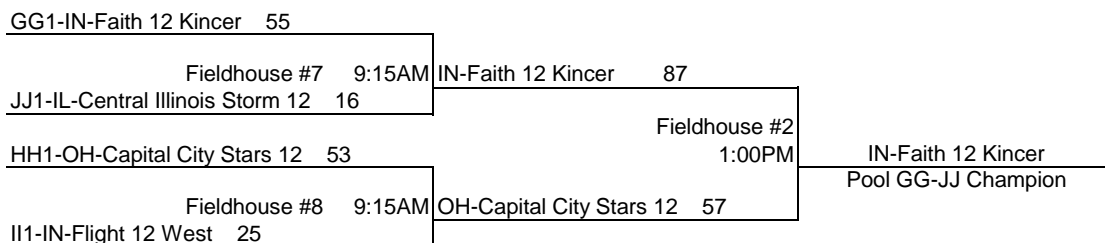

Fieldhouse #3 1:00PM
P1-IL-Rebels 15 Wong 55

IL-Rebels 15 Wong

Pool O-P Champion

15th Annual USJN'S MID AMERICA CHALLENGE

15 Under Tournament Bracket

14 UNDER TOURNAMENT BRACKET

13 Under Tournament Bracket

12 Under Tournament Bracket