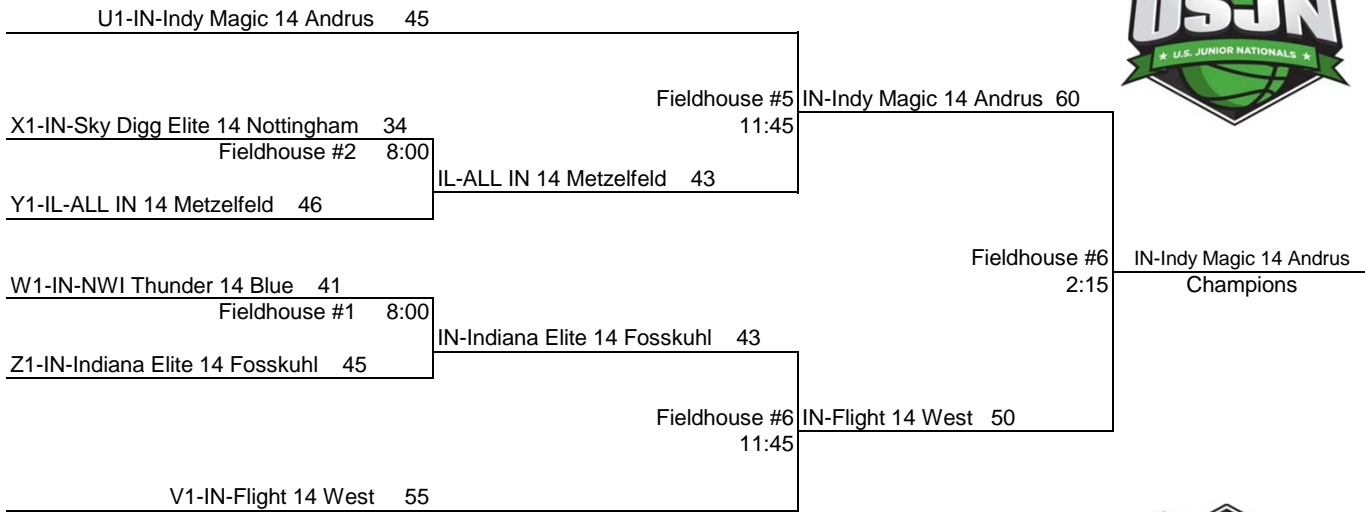

Fieldhouse #3 1:00PM
P1-IL-Rebels 15 Wong 55

IL-Rebels 15 Wong

Pool O-P Champion

15th Annual USJN'S MID AMERICA CHALLENGE

15 Under Tournament Bracket

14 UNDER TOURNAMENT BRACKET

13 Under Tournament Bracket

12 Under Tournament Bracket