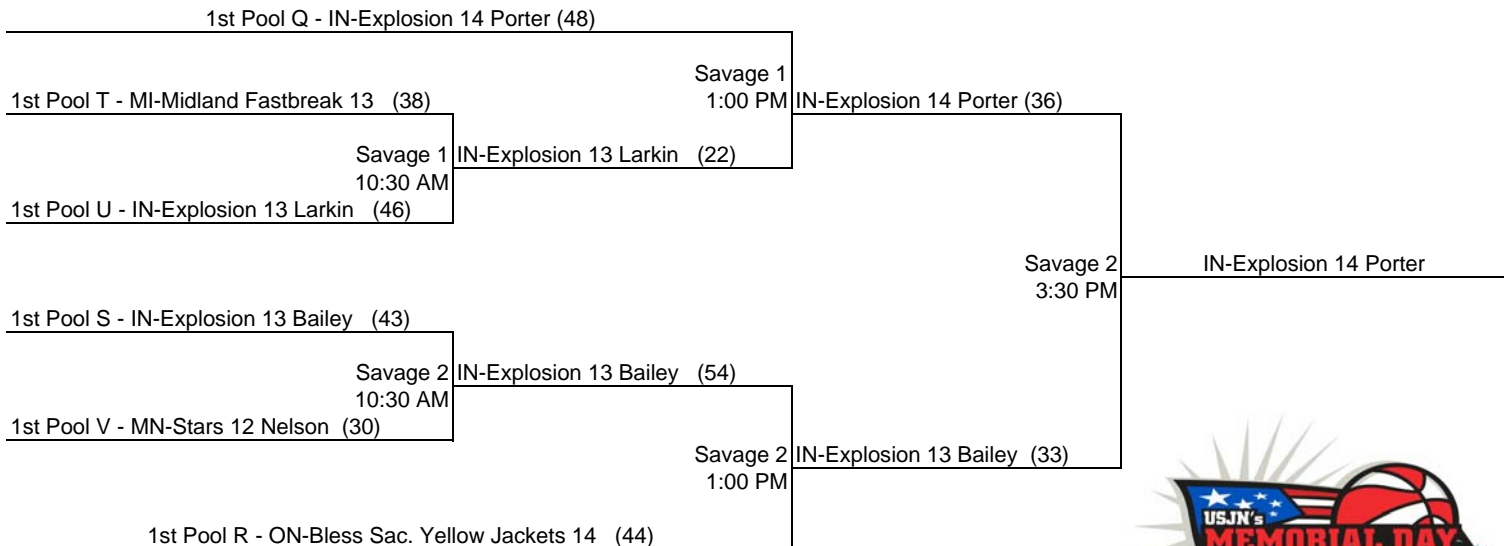

1st Pool K - MI-Cagers 17 Elite (48)

Fetterman
11:45 AM
IN-Explosion 17 Larkins (57)

1st Pool C - OH-Next Level 17 (L)

Fetterman
2:15 PM
MI-Cagers 17 Selvia (19)

1st Pool G - MI-Rage 18 (64)

Rec Center 1
9:15 AM
MI-Cagers 17 Selvia (63)

1st Pool J - MI-Cagers 17 Selvia (68)

Savage 2
11:45 AM
MI-Cagers 17 Selvia (60)

1st Pool B - OH-Lady Jayhawks 17 Black

USJN's Memorial Day Challenge

15U Tournament Brackets

14U/13U Tournament Brackets

Post Event Page Can Be Found At:

WWW.USJN.COM

USJN	POOL A	1	2	3	4	W	L	PTS	POS
1	OH-Sports City 17		20	20	20	III		60.0	1
2	MI-Rage 16	-20		3	-4	I	II	-21.0	3
3	MI-Legion SELECT 18	-20	-3		-16		III	-39.0	4
4	IN-Lady Legit 17	-20	4	16		II	I	0.0	2