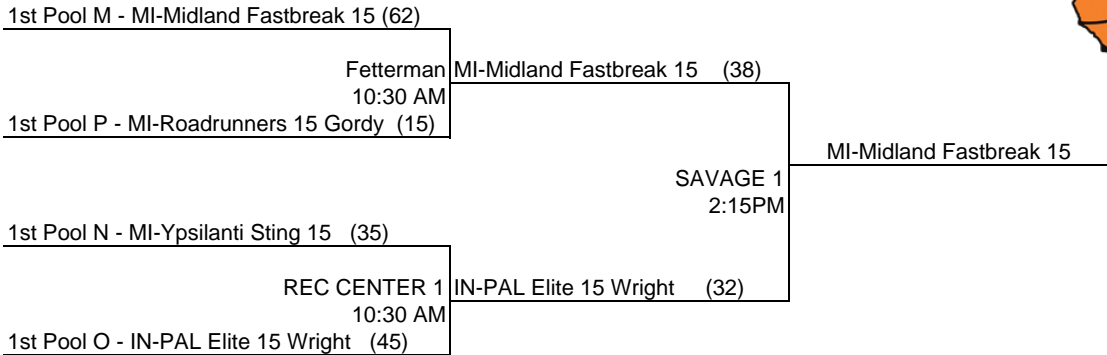

1st Pool K - MI-Cagers 17 Elite (48)

Fetterman
11:45 AM
IN-Explosion 17 Larkins (57)

1st Pool C - OH-Next Level 17 (L)

Fetterman
2:15 PM
MI-Cagers 17 Selvia (19)

1st Pool G - MI-Rage 18 (64)

Rec Center 1
9:15 AM
MI-Cagers 17 Selvia (63)

1st Pool J - MI-Cagers 17 Selvia (68)

Savage 2
11:45 AM
MI-Cagers 17 Selvia (60)

1st Pool B - OH-Lady Jayhawks 17 Black

USJN's Memorial Day Challenge

15U Tournament Brackets

14U/13U Tournament Brackets

Post Event Page Can Be Found At:

WWW.USJN.COM

USJN	POOL A	1	2	3	4	W	L	PTS	POS
1	OH-Sports City 17		20	20	20	III		60.0	1
2	MI-Rage 16	-20		3	-4	I	II	-21.0	3
3	MI-Legion SELECT 18	-20	-3		-16		III	-39.0	4
4	IN-Lady Legit 17	-20	4	16		II	I	0.0	2