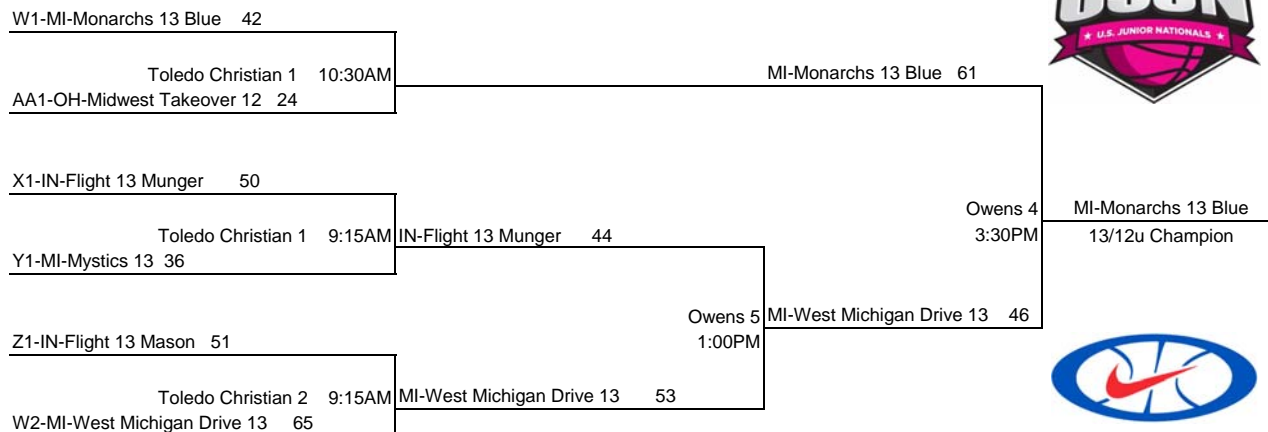

5TH ANNUAL: USJN'S MEMORIAL DAY CHALLENGE

SUNDAY

17/16u Tournament Brackets

15u Tournament Brackets

14u Tournament Brackets

13/12U Tournament Brackets

USJN	POOL A	1	2	3	4	W	L	PTS	RNK
1	MI-Monarchs 17 Blue		-8	15	-6	1	2	1	3
2	OH-Toledo Elite 17 Tigers	8		15	-9	2	1	14	2
3	NY-Baseline Elite 17	-15	-15		-15	0	3	-45	4
4	OH-Dayton Lady Hoopstars 17 Premier	6	9	15		3	0	30	1

1	vs	2
43		51

3	vs	4
37		75

1	vs	3
57		17

2	vs	4
41		50

1	vs	4
43		49

2	vs	3
70		47

USJN	POOL B	1	2	3	4	W	L	PTS	RNK
1	MI-Sting 16 Elite		-6	2	14	2	1	10	2
2	OH-Cincinnati Angels 17 Blue	6		3	7	3	0	16	1
3	OH-Lady's 1st Bball Academy 17	-2	-3		8	1	2	3	3
4	MI-Elite 16 Central	-14	-7	-8		0	3	-29	4