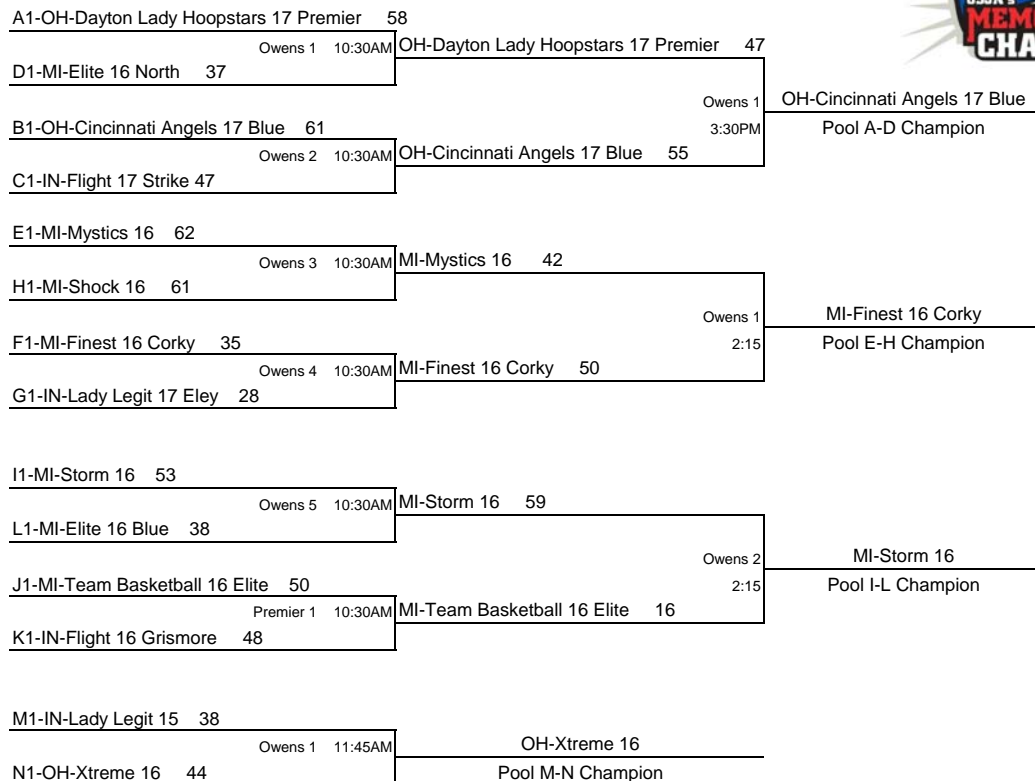

5TH ANNUAL: USJN'S MEMORIAL DAY CHALLENGE

SUNDAY

17/16u Tournament Brackets

15u Tournament Brackets

14u Tournament Brackets

13/12U Tournament Brackets

USJN	POOL A	1	2	3	4	W	L	PTS	RNK
1	MI-Monarchs 17 Blue		-8	15	-6	1	2	1	3
2	OH-Toledo Elite 17 Tigers	8		15	-9	2	1	14	2
3	NY-Baseline Elite 17	-15	-15		-15	0	3	-45	4
4	OH-Dayton Lady Hoopstars 17 Premier	6	9	15		3	0	30	1