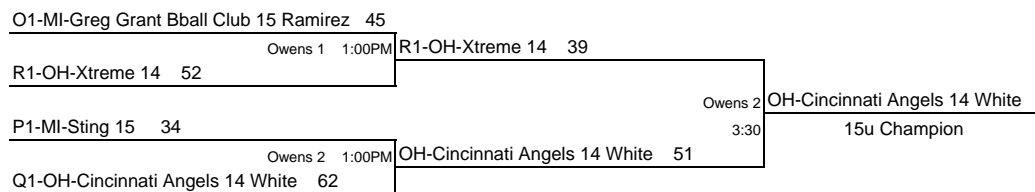

5TH ANNUAL: USJN'S MEMORIAL DAY CHALLENGE

SUNDAY

17/16u Tournament Brackets

15u Tournament Brackets

14u Tournament Brackets

13/12U Tournament Brackets

USJN	POOL A	1	2	3	4	W	L	PTS	RNK
1	MI-Monarchs 17 Blue		-8	15	-6	1	2	1	3
2	OH-Toledo Elite 17 Tigers	8		15	-9	2	1	14	2
3	NY-Baseline Elite 17	-15	-15		-15	0	3	-45	4
4	OH-Dayton Lady Hoopstars 17 Premier	6	9	15		3	0	30	1