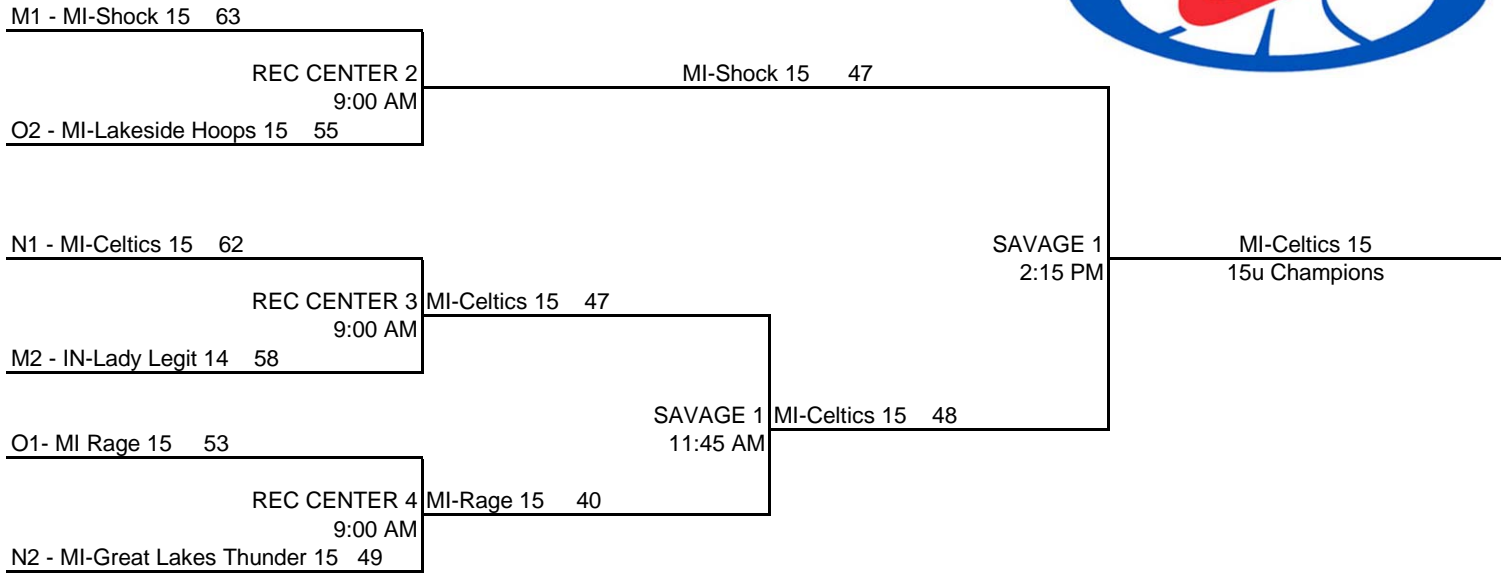

Savage 2
10:30 AM
OH-Dayton Lady Hoopstars 17 45

B1 - MI-Grand Rapids Storm 17 40

USJN's Memorial Day Challenge

15U Tournament Brackets

14U Tournament Brackets

13U Tournament Brackets

**Pool All-Stars / College Coaches That Attended / Event Results
Can Be Found At The Post Event Page:**