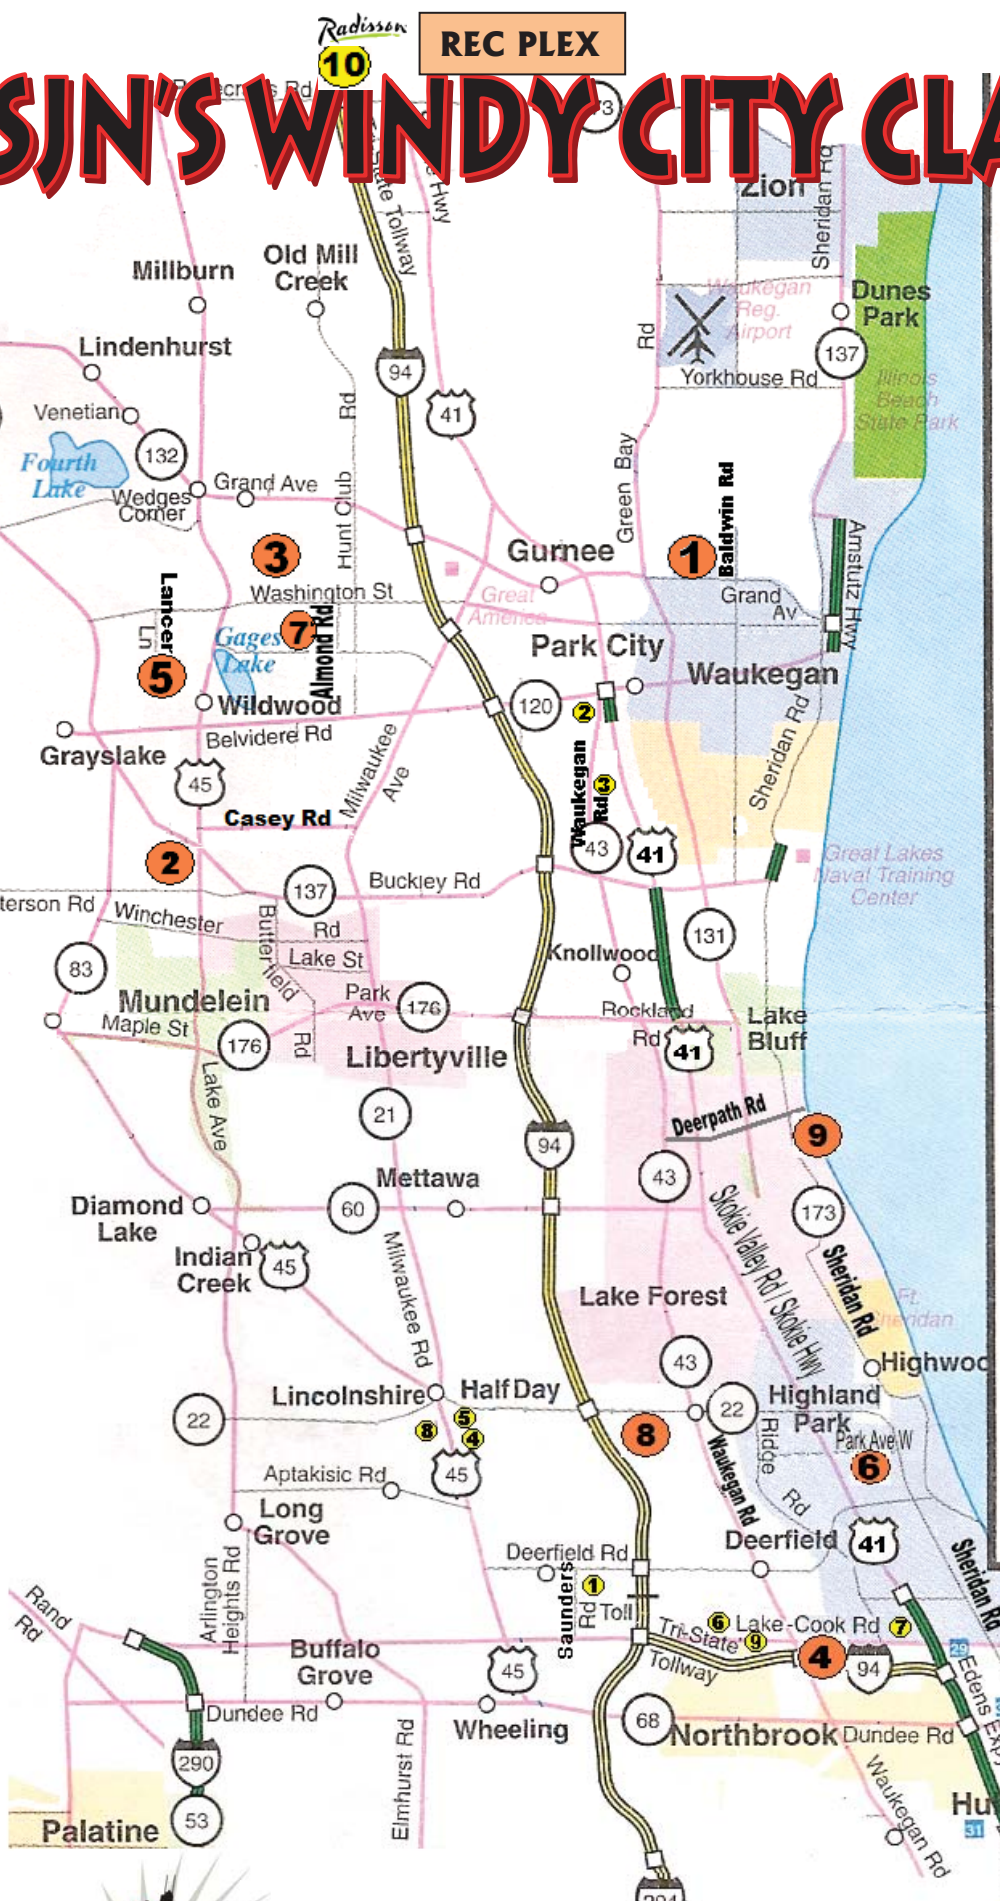

- 1** Host Hotel - Deerfield Marriott
- 2** Courtyard Waukegan
- 3** Residence Inn Waukegan
- 4** Marriott Lincolnshire Resort
- 5** Courtyard Lincolnshire
- 6** Residence Inn Deerfield
- 7** Courtyard Highland Park
- 8** SpringHill Suites Lincolnshire
- 9** Courtyard Deerfield
- 10** Radisson Pleasant Prairie, WI

Warren High School
34090 N. Almond Rd
Gurnee, IL 60031

Trinity International Univ.
2065 Half Day Rd
Deerfield, IL 60015

Lake Forest College
555 N. Sheridan Rd
Lake Forest, IL 60045

Take I-294 to O'Hare Airport & I-90

USJN'S WINDY CITY CLASSIC SITE DIRECTIONS

WAUKEGAN FIELDHOUSE TO LIBERTYVILLE SPORTS COMPLEX

Approx 10.7 miles <15 min

| | |
|--|-----------|
| RIGHT out of Fieldhouse on to Grand Ave (back toward I-94) | 1.2 miles |
| LEFT at light on to US-41 South / N. Skokie Hwy via ramp on LEFT toward Chicago | 1.2 miles |
| RIGHT Merge onto to IL-120 West toward Grayslake (W. Beleviere Rd) (you'll go over I-94) | 5.9 miles |
| LEFT onto US-45 South (go thru Buckley Rd / IL-137 intersection) | 2.2 miles |
| LEFT onto CR-20/CR-A33 / W. Peterson Rd | 0.1 miles |
| Libertyville Sports Complex | |

WAUKEGAN FIELDHOUSE TO REC PLEX

Approx 13 miles <20min

| | |
|--|-----------------------|
| RIGHT out of Fieldhouse on to Grand Ave (back toward I-94) | 0.5 miles |
| RIGHT at light on to Green Bay Rd / Rt 131 (McDonalds at corner) | 10.7 miles |
| LEFT on to WI-165 West / 104 th St | 1.6 miles |
| RIGHT onto 88 th Dr / Terwall Terrace | 0.2 miles to Rec Plex |