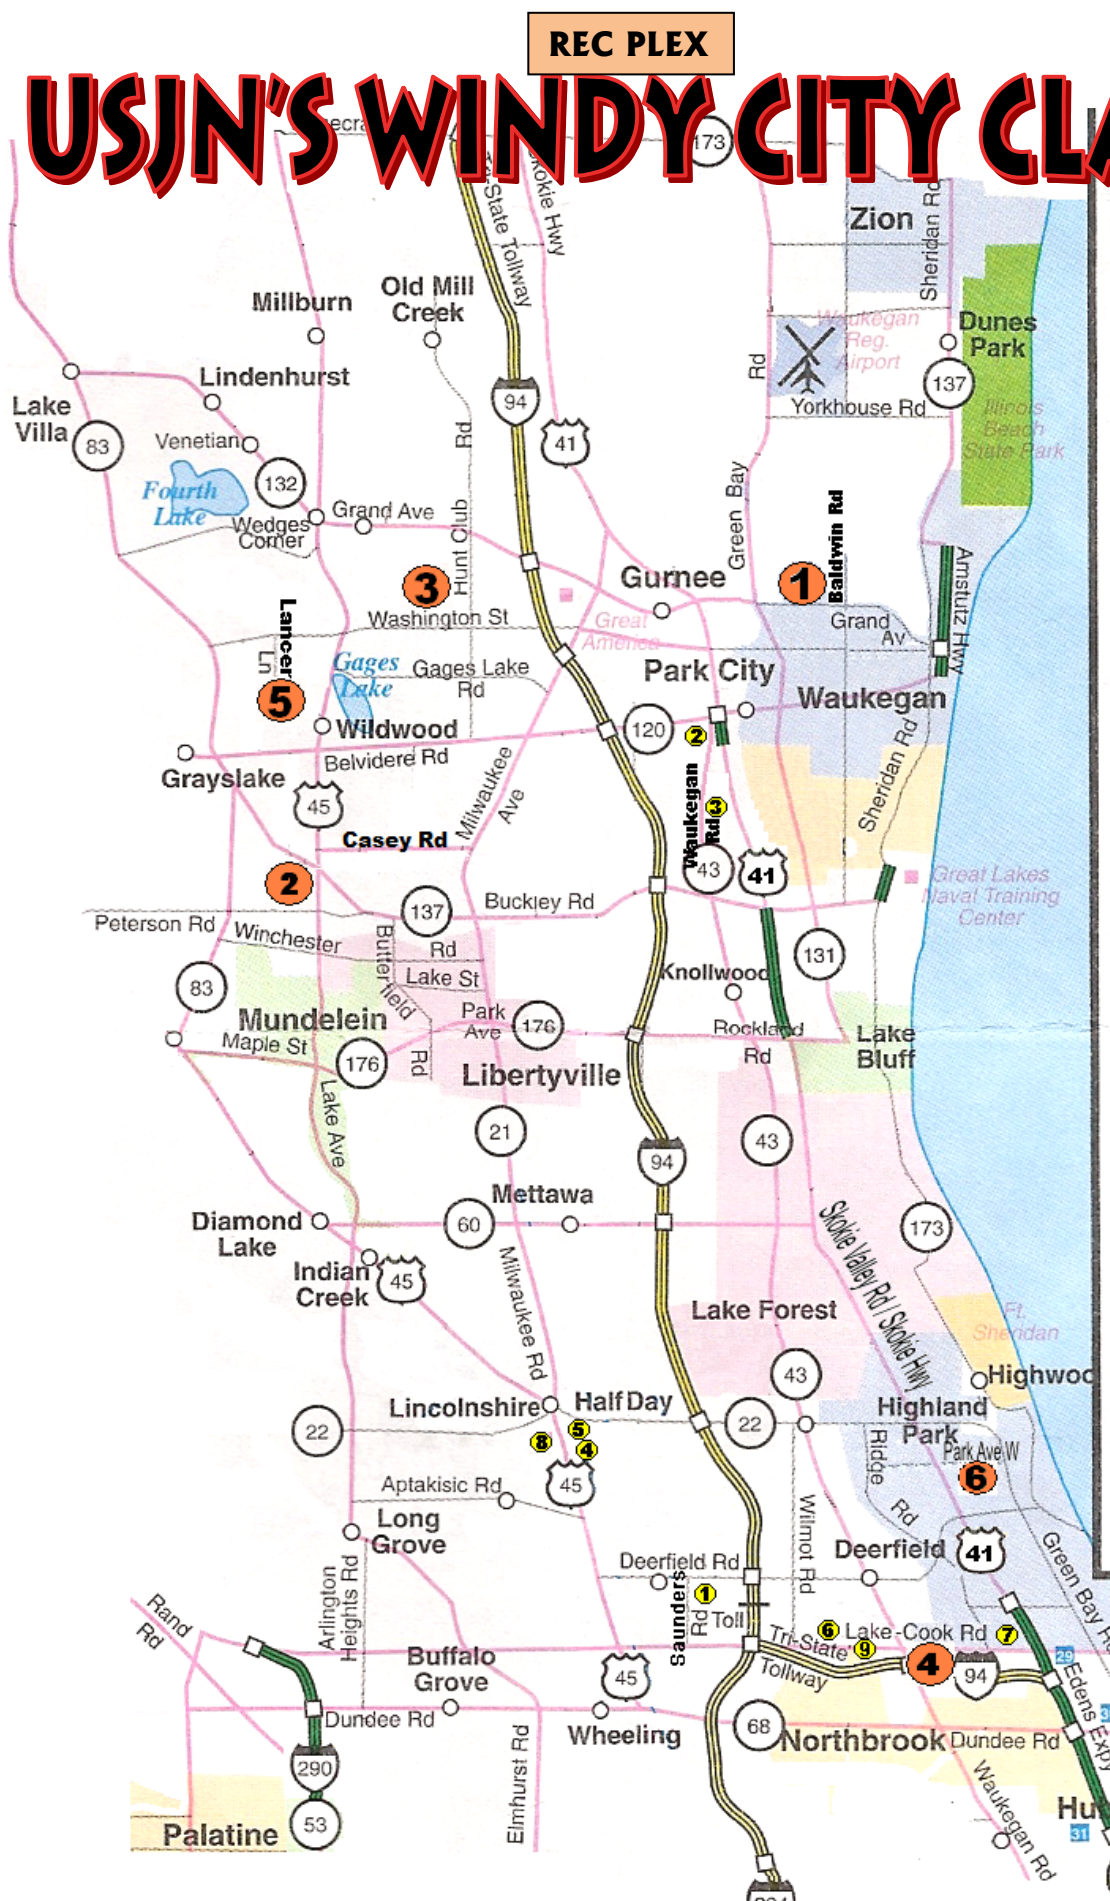

REC PLEX

USJN'S WINDY CITY CLASSIC 2011

- **1** WAUKEGAN FIELDHOUSE
- **2** LIBERTYVILLE SPORTS COMPLEX
- **3** WOODLAND MIDDLE SCHOOL
- **4** JOY OF THE GAME
- **5** COLLEGE OF LAKE COUNTY
- **6** HIGHLAND PARK REC CENTER

HOTELS

- **1** Host Hotel - Deerfield Marriott
- **2** Courtyard Waukegan
- **3** Residence Inn Waukegan
- **4** Marriott Lincolnshire Resort
- **5** Courtyard Lincolnshire
- **6** Residence Inn Deerfield
- **7** Courtyard Highland Park
- **8** SpringHill Suites Lincolnshire
- **9** Courtyard Deerfield