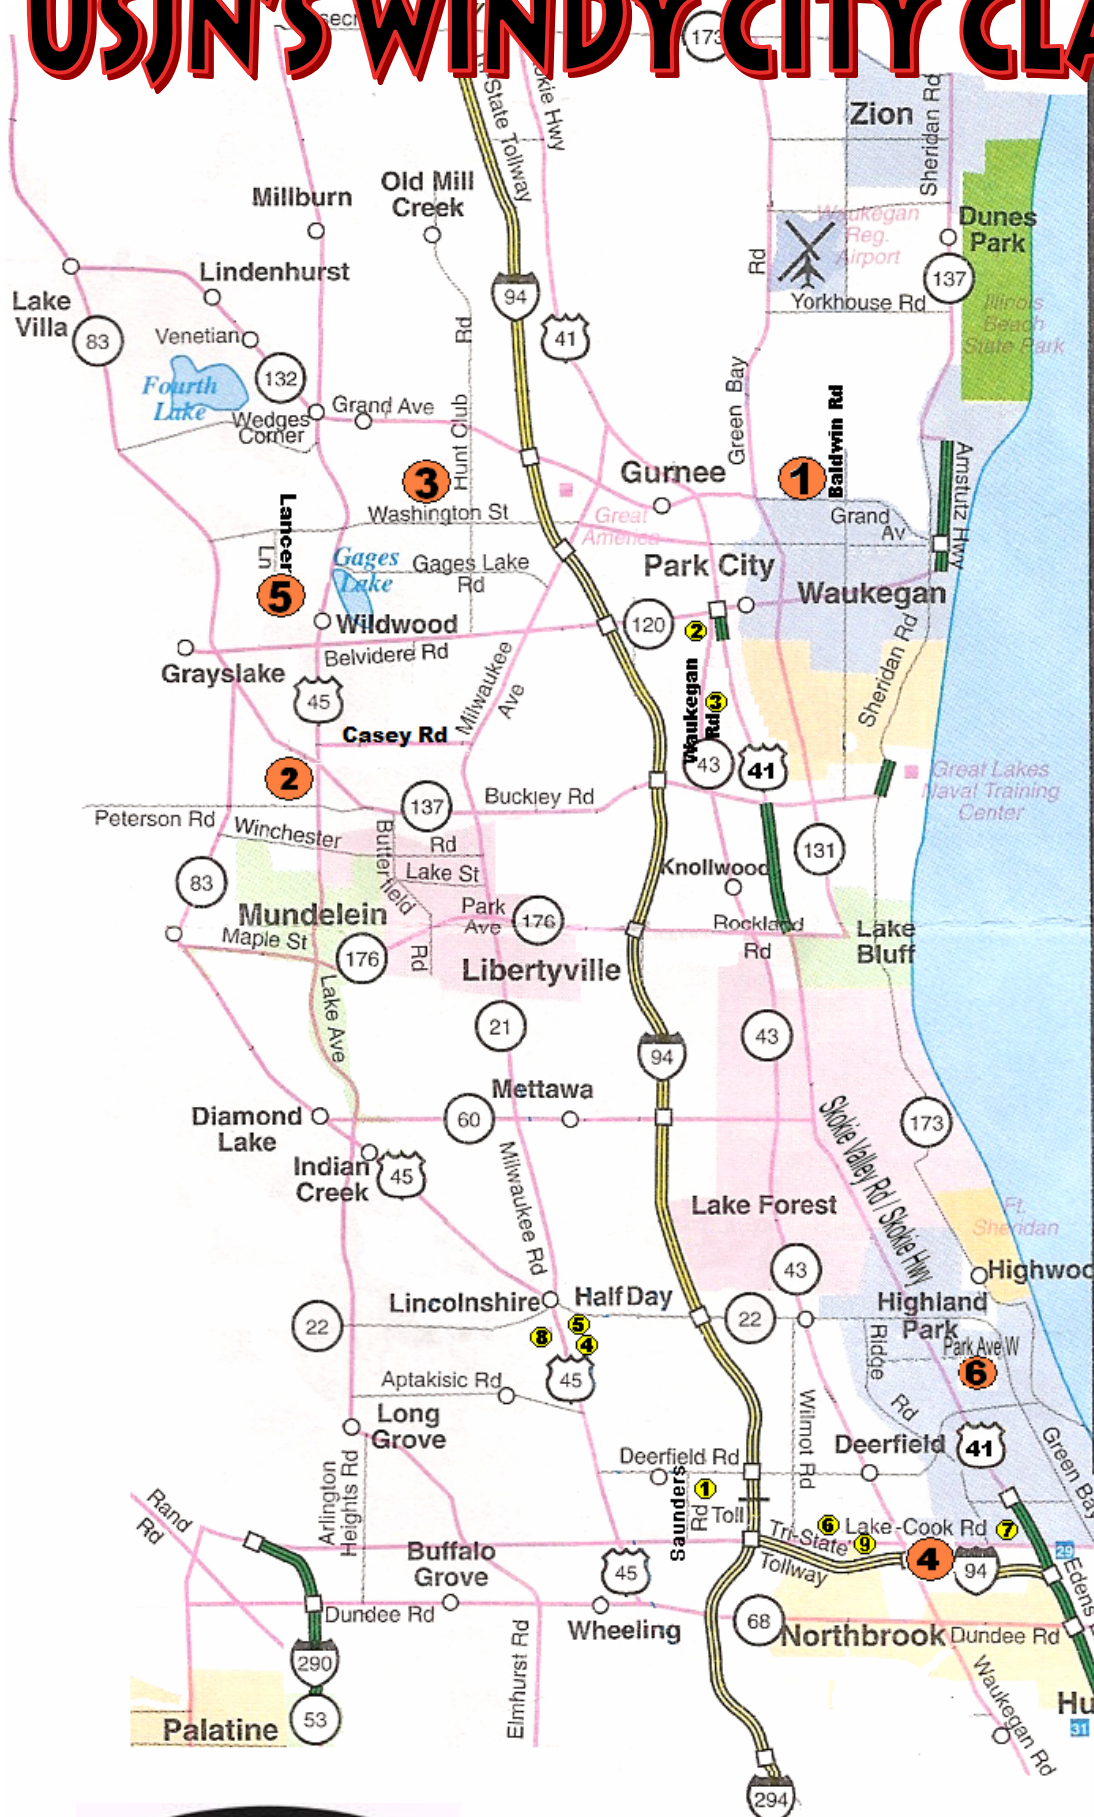

USJN'S WINDY CITY CLASSIC 2010

- **1** *WAUKEGAN FIELDHOUSE*
- **2** *LIBERTYVILLE SPORTS COMPLEX*
- **3** *WOODLAND MIDDLE SCHOOL*
- **4** *JOY OF THE GAME*
- **5** *COLLEGE OF LAKE COUNTY*
- **6** *HIGHLAND PARK REC CENTER*

HOTELS

- **1** Host Hotel - Deerfield Marriott
- **2** Courtyard Waukegan
- **3** Residence Inn Waukegan
- **4** Marriott Lincolnshire Resort
- **5** Courtyard Lincolnshire
- **6** Residence Inn Deerfield
- **7** Courtyard Highland Park
- **8** SpringHill Suites Lincolnshire
- **9** Courtyard Deerfield