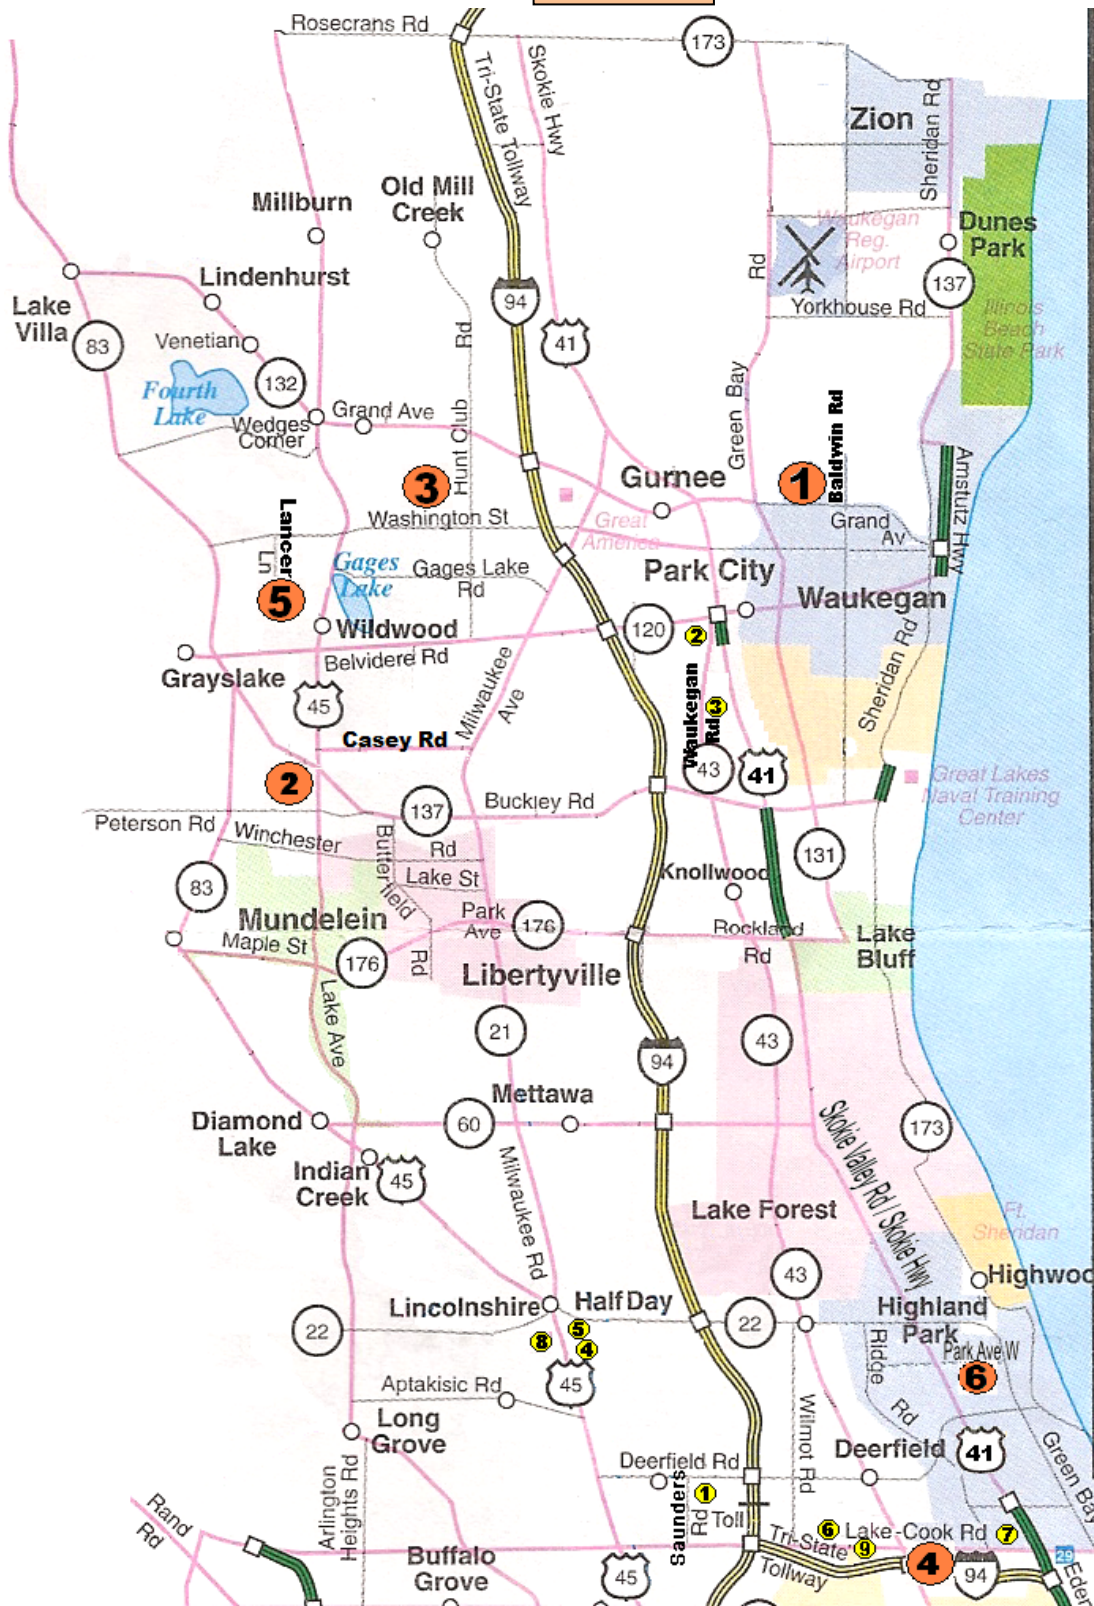

USJN'S BATTLE OF THE PROGRAMS / ELITE OKTOBERFEST

WAUKEGAN FIELDHOUSE TO REC PLEX Approx 13 miles <20min

RIGHT out of Fieldhouse on to Grand Ave (back toward I-94)
 RIGHT at light on to Green Bay Rd / Rt 131 (McDonalds at corner)
 LEFT on to WI-165 West / 104th St
 RIGHT onto 88th Dr / Terwall Terrace 0.2 miles to Rec Plex

0.5 miles
 10.7 miles
 1.6 miles

Waukegan Fieldhouse

800 Baldwin Ave
 Waukegan, IL 60085
 847-782-3300

Rec Plex

9900 Terwall Terrace
 Pleasant Prairie, WI 53158
 262-947-0437

REC PLEX

- 1** **WAUKEGAN FIELDHOUSE**
- 2** *LIBERTYVILLE SPORTS COMPLEX*
- 3** *WOODLAND MIDDLE SCHOOL*
- 4** *JOY OF THE GAME*
- 5** *COLLEGE OF LAKE COUNTY*
- 6** *HIGHLAND PARK REC CENTER*

HOTELS

- 1** Host Hotel - Deerfield Marriott
- 2** Courtyard Waukegan
- 3** Residence Inn Waukegan
- 4** Marriott Lincolnshire Resort
- 5** Courtyard Lincolnshire
- 6** Residence Inn Deerfield
- 7** Courtyard Highland Park
- 8** SpringHill Suites Lincolnshire
- 9** Courtyard Deerfield