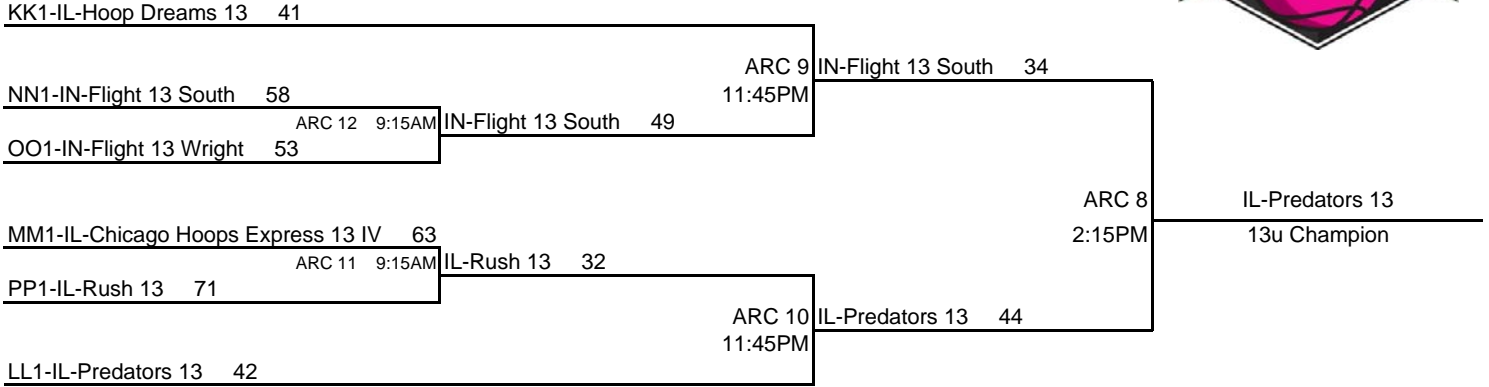

IN-Spiece Gym Rats FW 14 Buck
Pool GG-JJ Champion

Event Stories, Pictures, Articles, Interviews are now found at:

WWW.BLUESTARMEDIA.ORG

11th Annual

USJN'S MID AMERICA CHALLENGE

13 Unders Tournament Bracket