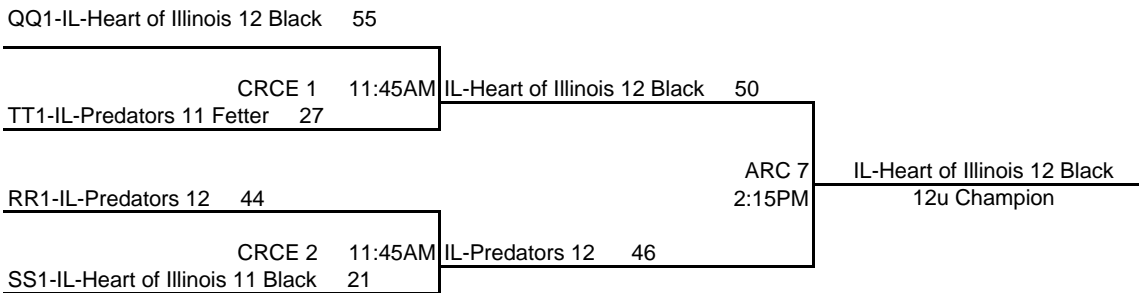

11th Annual

USJN'S MID AMERICA CHALLENGE

13 Unders Tournament Bracket

12 UNDERS TOURNAMENT BRACKET

Post Event Page Can Be Found At: WWW.USJN.COM

Includes Pool All Stars, Complete Listing of Colleges that Attended, & Event Results

Event Stories, Pictures, Articles, Interviews are now found at:

WWW.BLUESTARMEDIA.ORG