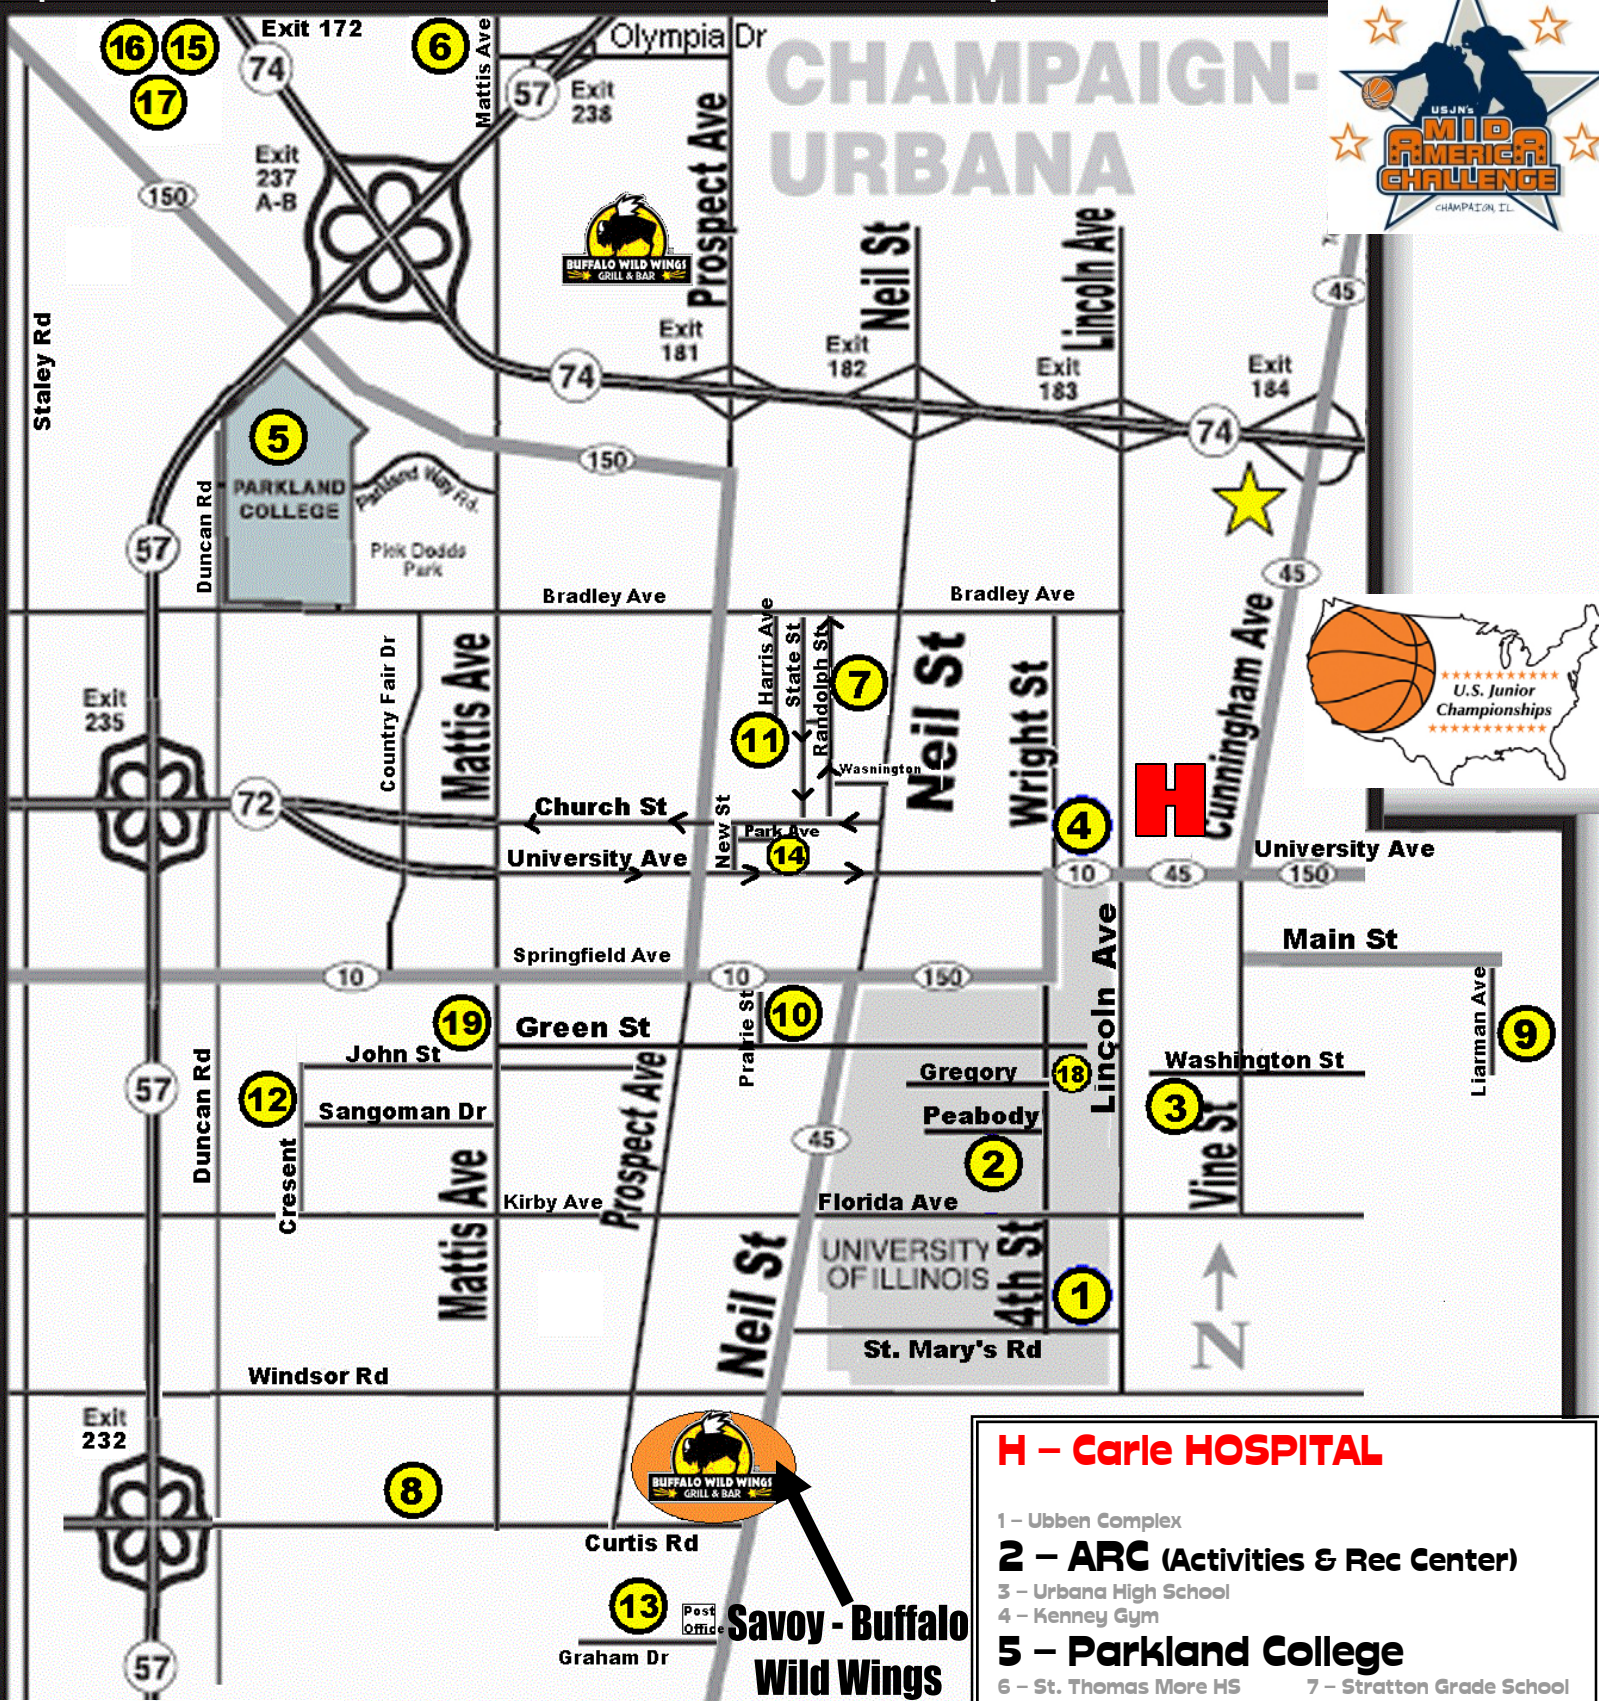

Site Street Addresses

- H – Carle HOSPITAL** 611 W. Park St, Urbana
- 1 – **Ubben Complex** 1750 S. 4th St, Champaign (Park at Assembly Hall & walk across)
- 2 – A.R.C.** 201 East Peabody Dr, Champaign
- 3 – **Urbana High School** 1002 S. Race St, Urbana
- 4 – Kenney Gym/Uni HS** 1402 W. Springfield Ave, Champaign
(enter off Wright St side)
- 5 – Parkland College** 2400 W. Bradley Ave, Champaign
- 6 – **St. Thomas More HS** 3901 N. Mattis Ave, Champaign
- 7 – **Stratton Grade School** 902 N. Randolph, Champaign
- 8 – **Barkstall Elem. School** 2201 Hallbeck Dr, Champaign
- 9 – Brookens Gym** 1776 E. Washington St, Urbana
(enter off of Lierman Ave)
- 10 – **Edison Middle School** 306 W. Green, Champaign
- 11 – **Franklin Middle School** 817 N. Harris Ave, Champaign
- 12 – **Jefferson Middle School** 1115 Crescent Dr, Champaign
- 13 – **Savoy Rec Center** 402 Graham Dr, Savoy
- 14 – **Central High School** 610 W. University Ave, Champaign(enter off Park Ave side)
- 15 –Mahomet-Seymour Jr. High School**
201 West State Street, Mahomet, IL
- 16 –Mahomet-Seymour High School**
302 West State Street, Mahomet, IL
- 17 –Lincoln Trail Elementary School**
102 East State St, Mahomet, IL
- 18 –C.R.C.E** 1102 W. Gregory Dr, Urbana, IL
- 19 –**St. John Lutheran School** 509 South Mattis Ave, Champaign, IL

From U. of Illinois Campus approximately 20 min

CHAMPAIGN- URBANA

H - Carle HOSPITAL

- 1 - Ubben Complex
- 2 - ARC (Activities & Rec Center)
- 3 - Urbana High School
- 4 - Kenney Gym
- 5 - Parkland College
- 6 - St. Thomas More HS
- 7 - Stratton Grade School
- 8 - Barkstall Elem. School
- 9 - Brookens Gym
- 10 - Edison Middle School
- 11 - Franklin Middle School
- 12 - Jefferson Middle School
- 13 - Savoy Rec Center
- 14 - Central High School
- 15 - Mahomet-Seymour Jr. HS
- 16 - Mahomet-Seymour High Sch
- 17 - Lincoln Trail Elm.
- 18 - C.R.C.E (Campus Rec Center East)