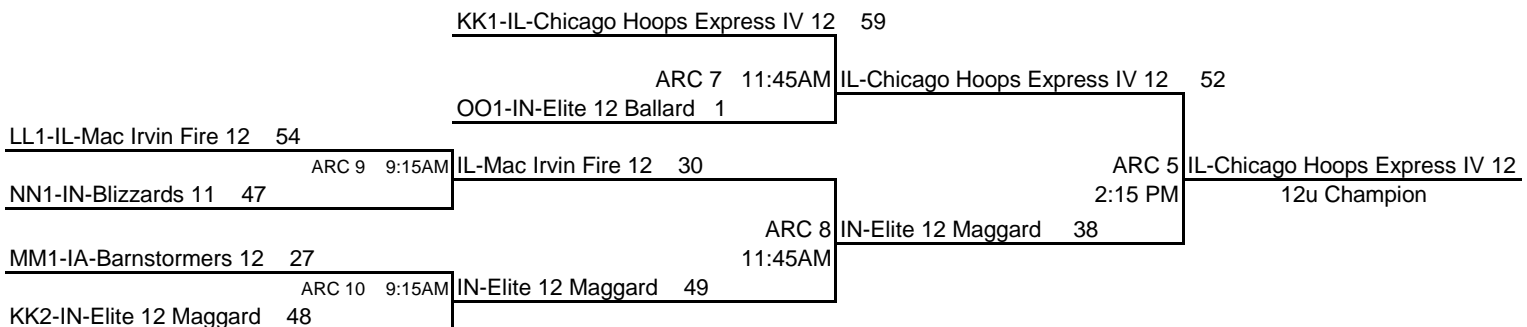

www.BLUESTARMEDIA.ORG

10th Annual

USJN'S MID AMERICA CHALLENGE

17/16 Under - 2nd Place Mini-Final Fours

15 UNDERS TOURNAMENT BRACKET

14 UNDERS TOURNAMENT BRACKET

13 UNDERS TOURNAMENT BRACKET

12 UNDERS TOURNAMENT BRACKET

	POOL A	1	2	3	4	W	L	PTS	RNK
1	IA-Kingdom Hoops 17 Elite		6	10	11	3	0	27	1
2	IN-Elite 16 Larkins	-6		10	15	2	1	19	2
3	IL-Dream Team 17	-10	-10		20	1	2	0	3
4	IL-X-Citement 16 Joi	-11	-15	-20		0	3	-46	4

1	vs	2
48		42