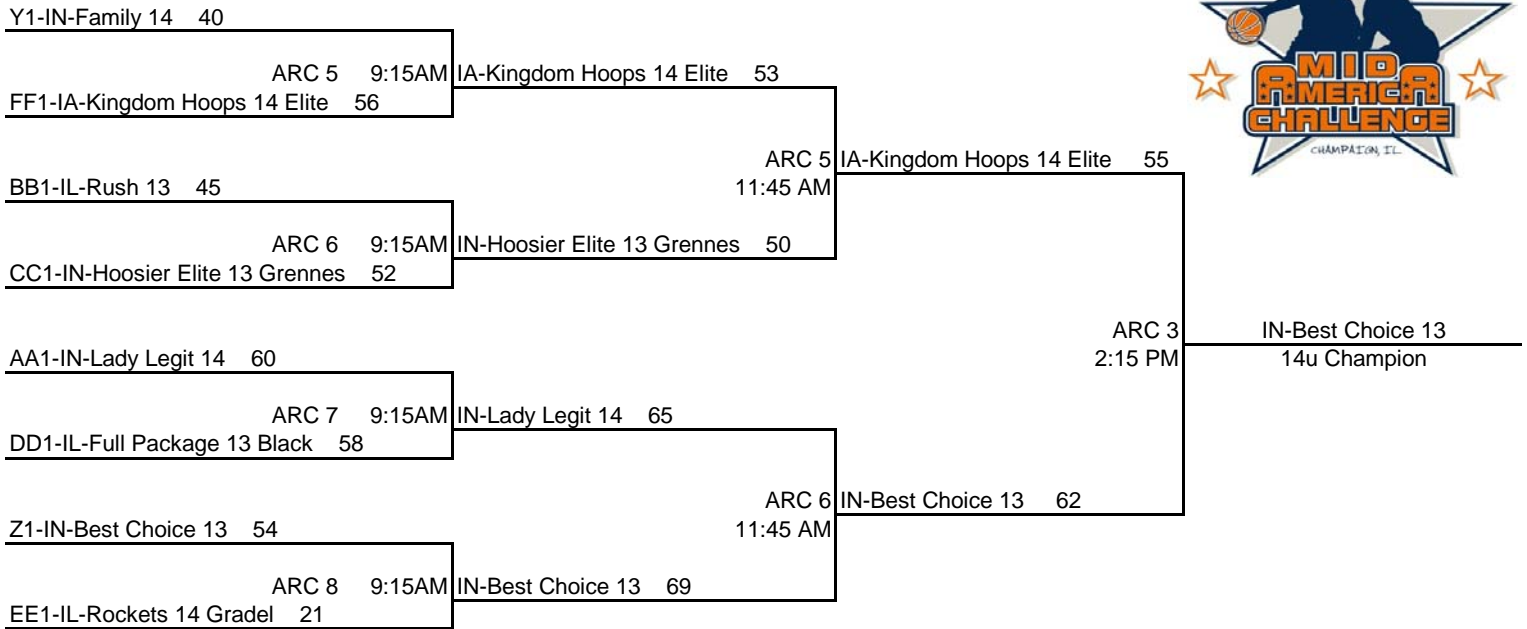

10th Annual

USJN'S MID AMERICA CHALLENGE

17/16 UNDERS TOURNAMENT BRACKET

Post Event Page Can Be Found At: www.USJN.COM

Includes Pool All Stars, Complete Listing of Colleges that Attended, & Event Results

Event Stories, Pictures, Articles, Interviews are now found at:

www.BLUESTARMEDIA.ORG

10th Annual

USJN'S MID AMERICA CHALLENGE

17/16 Under - 2nd Place Mini-Final Fours

15 UNDERS TOURNAMENT BRACKET

14 UNDERS TOURNAMENT BRACKET

13 UNDERS TOURNAMENT BRACKET

12 UNDERS TOURNAMENT BRACKET

	POOL A	1	2	3	4	W	L	PTS	RNK
1	IA-Kingdom Hoops 17 Elite		6	10	11	3	0	27	1
2	IN-Elite 16 Larkins	-6		10	15	2	1	19	2
3	IL-Dream Team 17	-10	-10		20	1	2	0	3
4	IL-X-Citement 16 Joi	-11	-15	-20		0	3	-46	4

1	vs	2
48		42