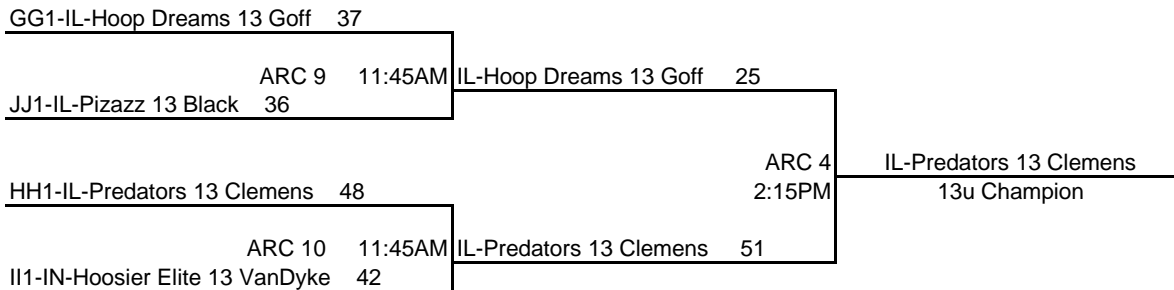

www.BLUESTARMEDIA.ORG

10th Annual

USJN'S MID AMERICA CHALLENGE

17/16 Under - 2nd Place Mini-Final Fours

15 UNDERS TOURNAMENT BRACKET

14 UNDERS TOURNAMENT BRACKET

13 UNDERS TOURNAMENT BRACKET

12 UNDERS TOURNAMENT BRACKET

	POOL A	1	2	3	4	W	L	PTS	RNK
1	IA-Kingdom Hoops 17 Elite		6	10	11	3	0	27	1
2	IN-Elite 16 Larkins	-6		10	15	2	1	19	2
3	IL-Dream Team 17	-10	-10		20	1	2	0	3
4	IL-X-Citement 16 Joi	-11	-15	-20		0	3	-46	4

1	vs	2
48		42