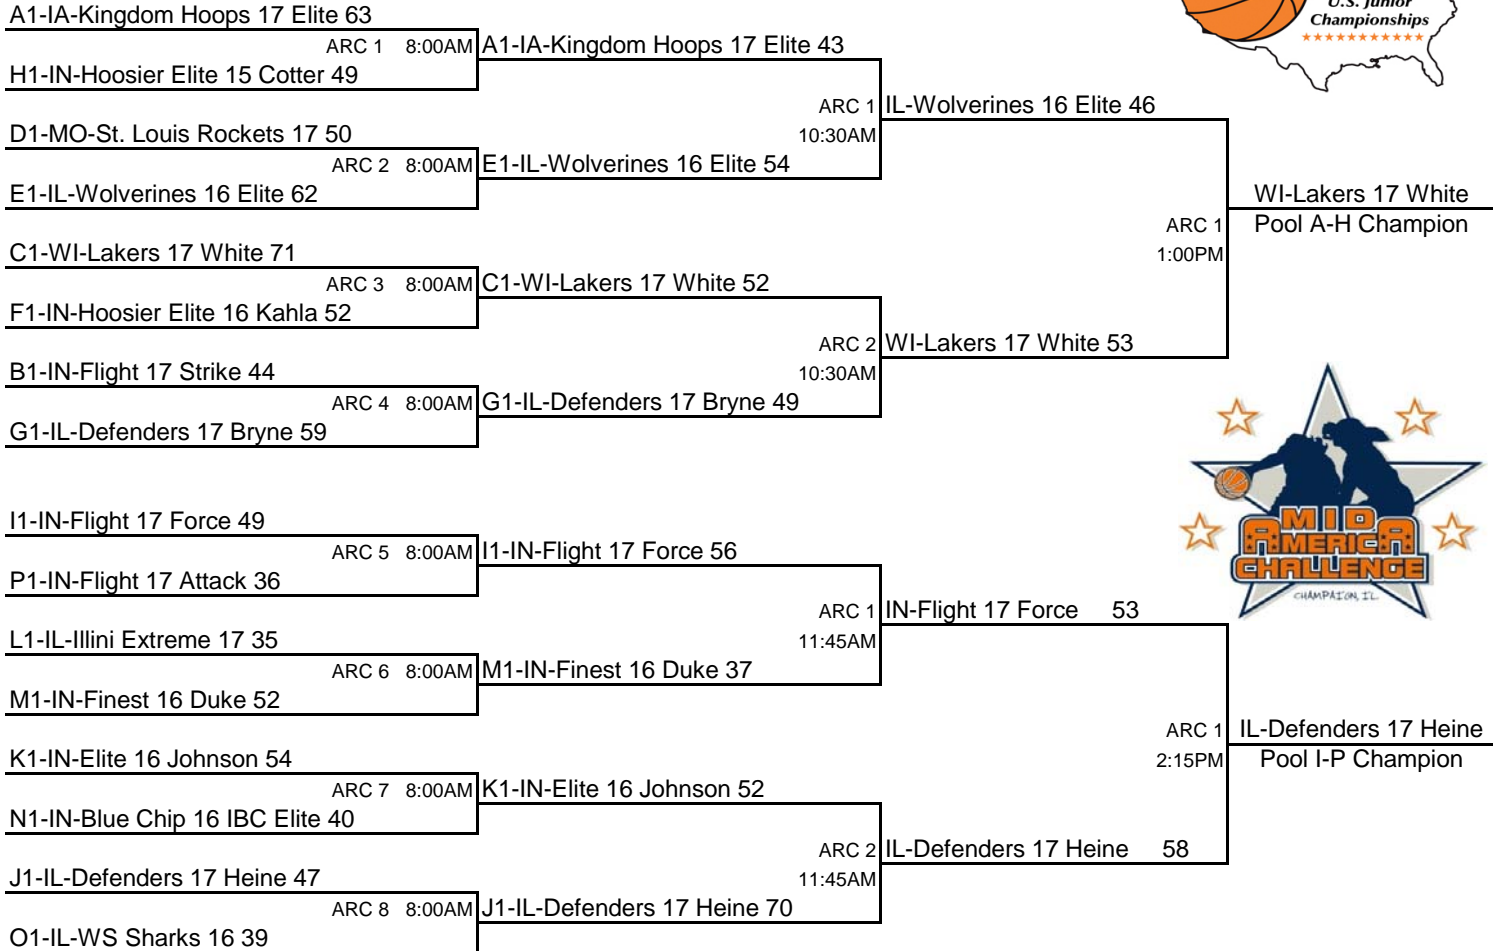

10th Annual

USJN'S MID AMERICA CHALLENGE

17/16 UNDERS TOURNAMENT BRACKET

Post Event Page Can Be Found At: www.USJN.COM

Includes Pool All Stars, Complete Listing of Colleges that Attended, & Event Results

Event Stories, Pictures, Articles, Interviews are now found at: