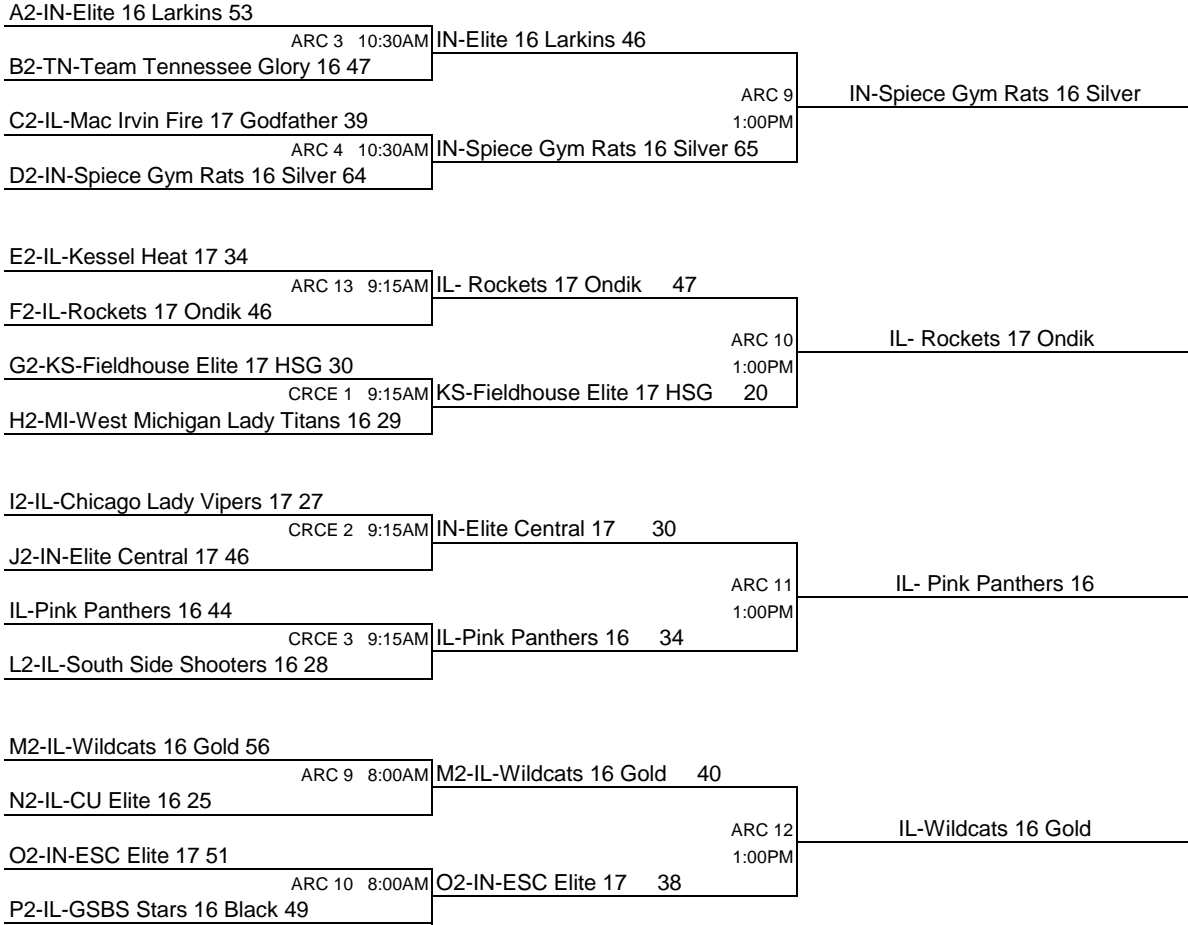

10th Annual

USJN'S MID AMERICA CHALLENGE

17/16 Under - 2nd Place Mini-Final Fours