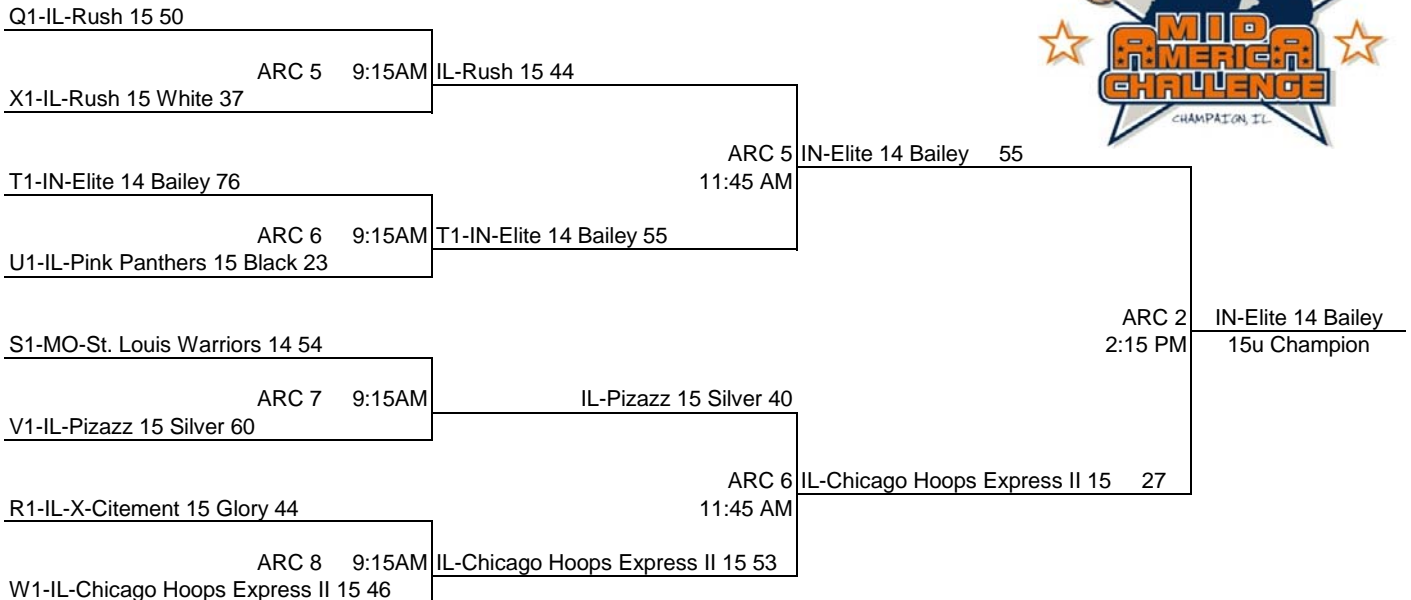

10th Annual

USJN'S MID AMERICA CHALLENGE

17/16 UNDERS TOURNAMENT BRACKET

Post Event Page Can Be Found At: www.USJN.COM

Includes Pool All Stars, Complete Listing of Colleges that Attended, & Event Results

Event Stories, Pictures, Articles, Interviews are now found at:

www.BLUESTARMEDIA.ORG

10th Annual

USJN'S MID AMERICA CHALLENGE

17/16 Under - 2nd Place Mini-Final Fours

15 UNDERS TOURNAMENT BRACKET

14 UNDERS TOURNAMENT BRACKET

13 UNDERS TOURNAMENT BRACKET

12 UNDERS TOURNAMENT BRACKET