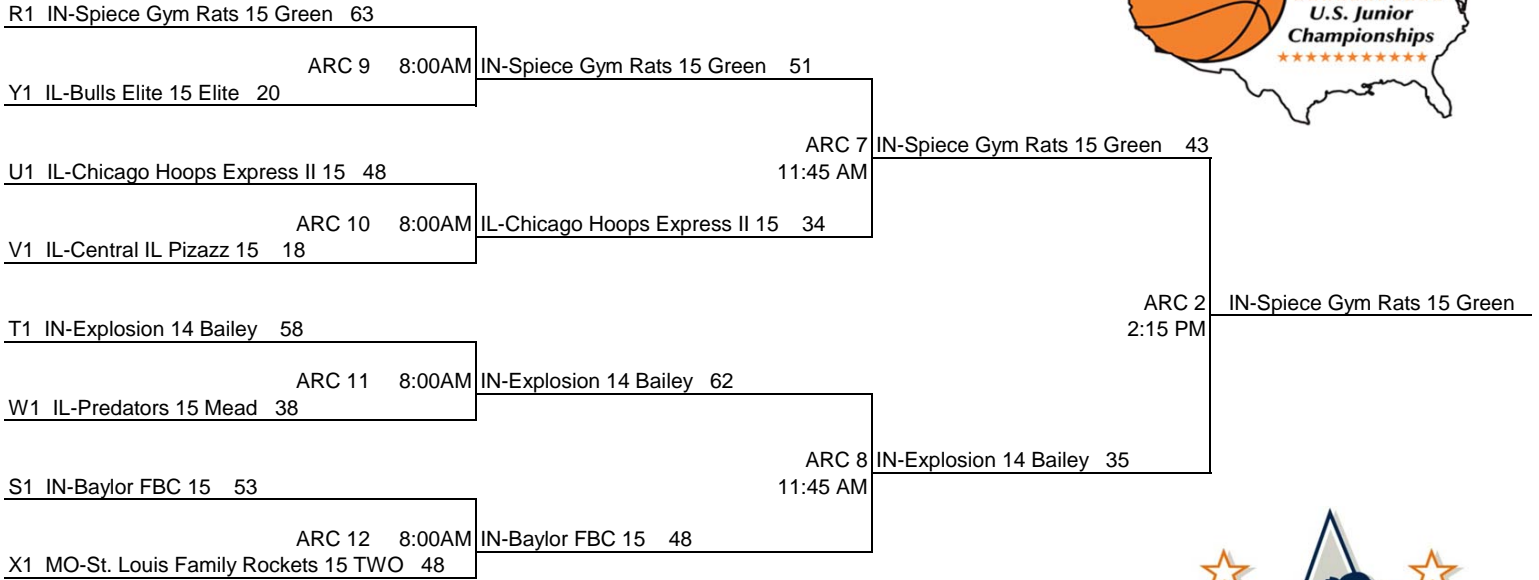

9th Annual

USJN'S MID AMERICA CHALLENGE

17/16 UNDERS TOURNAMENT BRACKET

**Pool All-Stars / College Coaches That Attended / Event Results
Can Be Found At The Post Event Page:**

WWW.USJN.COM

9th Annual

USJN'S MID AMERICA CHALLENGE

15 UNDERS TOURNAMENT BRACKET

14 UNDERS TOURNAMENT BRACKET

13 UNDERS TOURNAMENT BRACKET

USJN	POOL A	1	2	3	4	W	L	PTS	RNK
1	IL-Dream Team 17		20	9	-5	2	1	24	2
2	IL-Heart of Illinois 17 Crush	-20		-1	-8	0	3	-29	4
3	IN-Spiece Indy Lady Gym Rats 17 Blue	-9	1		-11	1	2	-19	3
4	MO-St. Louis Spirit 17	5	8	11		3	0	24	1