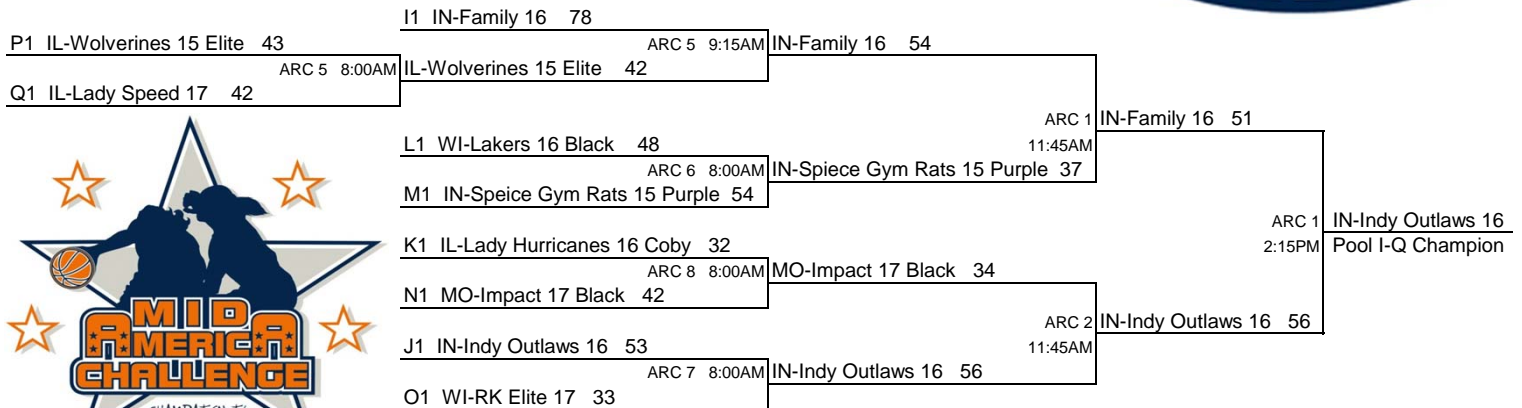

9th Annual

USJN'S MID AMERICA CHALLENGE

17/16 UNDERS TOURNAMENT BRACKET

**Pool All-Stars / College Coaches That Attended / Event Results
Can Be Found At The Post Event Page:**

WWW.USJN.COM

9th Annual

USJN'S MID AMERICA CHALLENGE