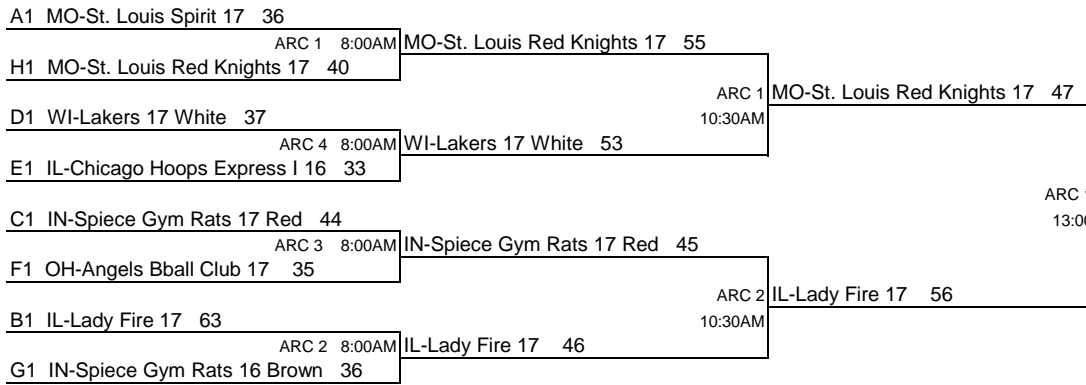

9th Annual

USJN'S MID AMERICA CHALLENGE

17/16 UNDERS TOURNAMENT BRACKET

**Pool All-Stars / College Coaches That Attended / Event Results
Can Be Found At The Post Event Page:**

WWW.USJN.COM

9th Annual

USJN'S MID AMERICA CHALLENGE

15 UNDERS TOURNAMENT BRACKET

14 UNDERS TOURNAMENT BRACKET

13 UNDERS TOURNAMENT BRACKET

USJN	POOL A	1	2	3	4	W	L	PTS	RNK
1	IL-Dream Team 17		20	9	-5	2	1	24	2
2	IL-Heart of Illinois 17 Crush	-20		-1	-8	0	3	-29	4
3	IN-Spiece Indy Lady Gym Rats 17 Blue	-9	1		-11	1	2	-19	3
4	MO-St. Louis Spirit 17	5	8	11		3	0	24	1