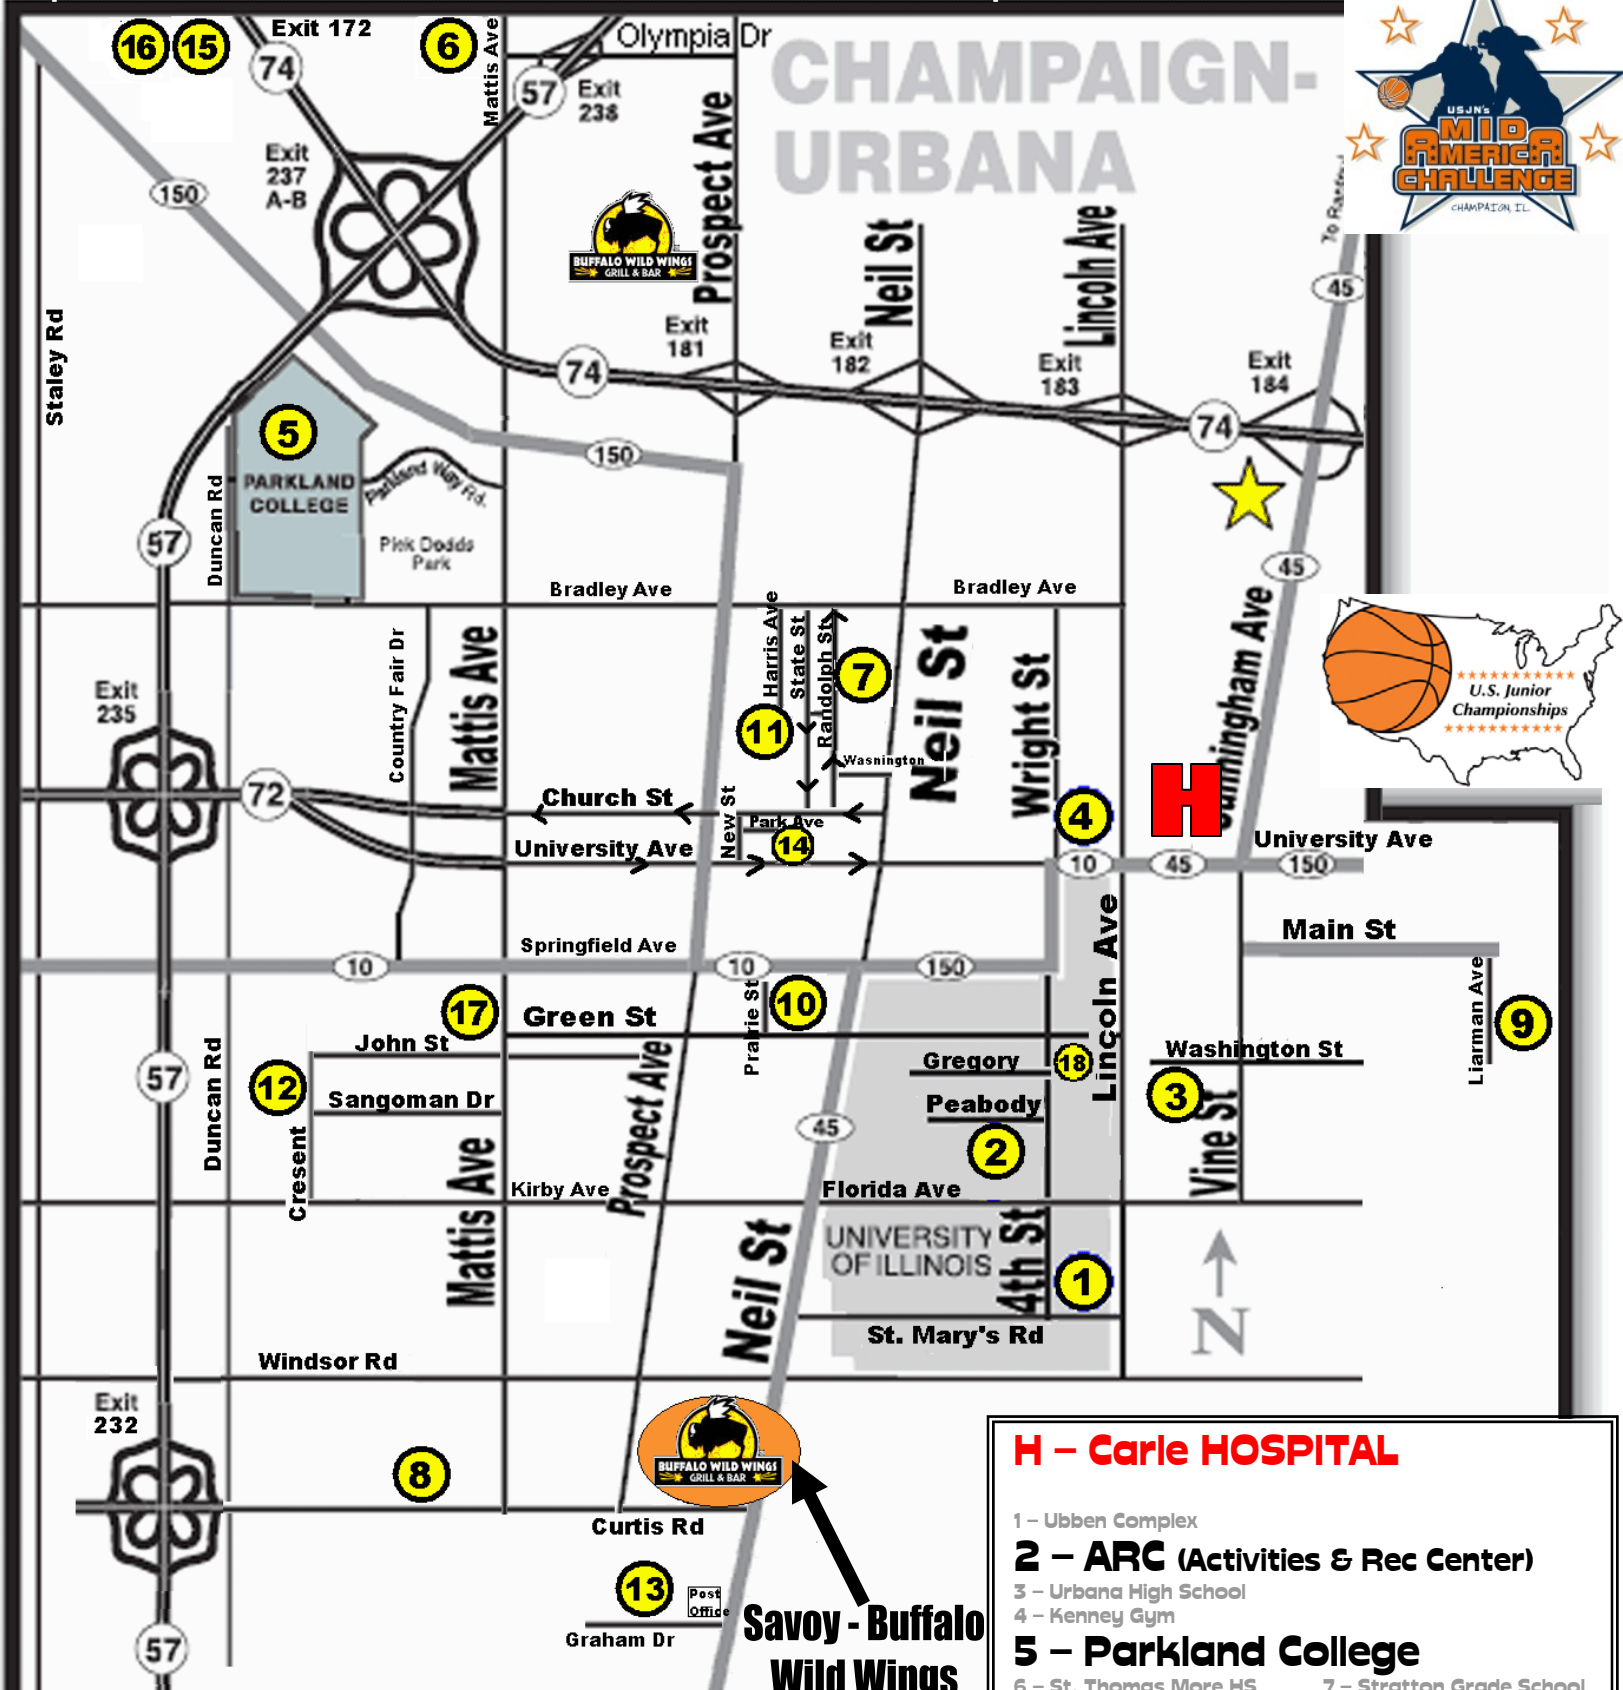

Site Street Addresses

- H – Carle HOSPITAL** 611 W. Park St, Urbana
- 1 – Ubben Complex** 1750 S. 4th St, Champaign (Park at Assembly Hall & walk across)
- 2 – A.R.C.** 201 East Peabody Dr, Champaign
- 3 – Urbana High School** 1002 S. Race St, Urbana
- 4 – Kenney Gym** 1402 W. Springfield Ave, Champaign (enter off Wright St side)
- 5 – Parkland College** 2400 W. Bradley Ave, Champaign
- 6 – St. Thomas More HS** 3901 N. Mattis Ave, Champaign
- 7 – Stratton Grade School** 902 N. Randolph, Champaign
- 8 – Barkstall Elem. School** 2201 Hallbeck Dr, Champaign
- 9 – Brookens Gym** 1776 E. Washington St, Urbana
(enter off of Lierman Ave)
- 10 – Edison Middle School** 306 W. Green, Champaign
- 11 – Franklin Middle School** 817 N. Harris Ave, Champaign
- 12 – Jefferson Middle School** 1115 Crescent Dr, Champaign
- 13 – Savoy Rec Center** 402 Graham Dr, Savoy
- 14 – Central High School** 610 W. University Ave, Champaign(enter off Park Ave side)
- 15 – Mahomet-Seymour Middle School**
201 West State Street, Mahomet, IL
- 16 – Mahomet-Seymour High School**
302 West State Street, Mahomet, IL
- 17 – St. John Lutheran School** 509 South Mattis Ave, Champaign, IL
- 18 – C.R.C.E** 1102 W. Gregory Dr, Urbana, IL

From U. of Illinois Campus approximately 20 min

CHAMPAIGN- URBANA

- H - Carle HOSPITAL**
- 1 - Ubben Complex
 - 2 - ARC (Activities & Rec Center)**
 - 3 - Urbana High School
 - 4 - Kenney Gym
 - 5 - Parkland College**
 - 6 - St. Thomas More HS
 - 7 - Stratton Grade School
 - 8 - Barkstall Elem. School
 - 9 - Brookens Gym**
 - 10 - Edison Middle School
 - 11 - Franklin Middle School
 - 12 - Jefferson Middle School
 - 13 - Savoy Rec Center
 - 14 - Central High School
 - 15 - Mahomet-Seymour Middle**
 - 16 - Mahomet-Seymour High Sch**
 - 17 - St. John Lutheran School
 - 18 - C.R.C.E (Campus Rec Center East)**