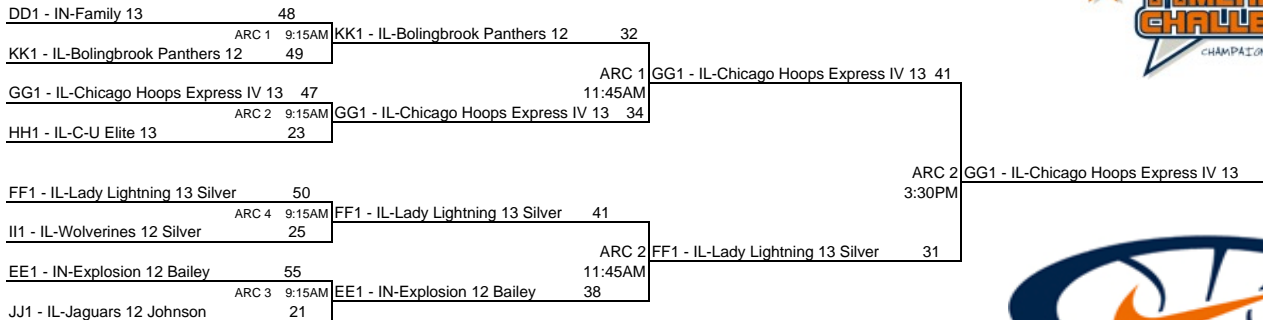

A1 - IL-Midwest Elite 16	70
A1 - IL-Midwest Elite 16	
ARC 1 2:15PM	
B1 - IL-Lady Fire 17	61

A1 - IL-Midwest Elite 16

IL-Bulls Elite 16	59		
Q1 - IL-Court Jesters 16	36	ARC 5 8:00AM	IL-Bulls Elite 16 36
L1 IN-Gym Rats 17 2012	56		
M1 IN-Finest 16 Duke	58	ARC 6 8:00AM	M1 IN-Finest 16 Duke 47
K1 IL-Heart of Illinois 16	40		
N1 IL-Lady Lightning 16 Gold	51	ARC 8 8:00AM	N1 IL-Lady Lightning 16 Gold 34
J1 WI-Lakers 17 Negus	49		ARC 4 11:45AM
O1 - IN-Explosion 16 West Blue	48	ARC 7 8:00AM	J1 WI-Lakers 17 Negus 48

I1 IL-Lady Fire 17 Orange	60
I1 IL-Lady Fire 17 Orange	54
ARC 3 11:45AM	
M1 IN-Finest 16 Duke	47

I1 IL-Lady Fire 17 Orange 59

I1 IL-Lady Fire 17 Orange

www.usjn.com & www.bluestarbb.com

8th Annual

USJN'S MID AMERICA CHALLENGE

15 /14 UNDERS BRACKETS

13U/12U TOURNAMENT BRACKETS

Post Event Page Available At:

WWW.USJN.COM

USJN	POOL A	1	2	3	4	W	L	PTS	POS
1	IN-Gym Rats 17 Gold		-1	-5	7	1	2	1.0	3
2	IL-Dream Team 17	1		-14	3	2	1	-10.0	2
3	IL-Midwest Elite 16	5	14		20	3	0	39.0	1
4	MO-St. Louis Sparks 16	-7	-3	-20		0	3	-30.0	4