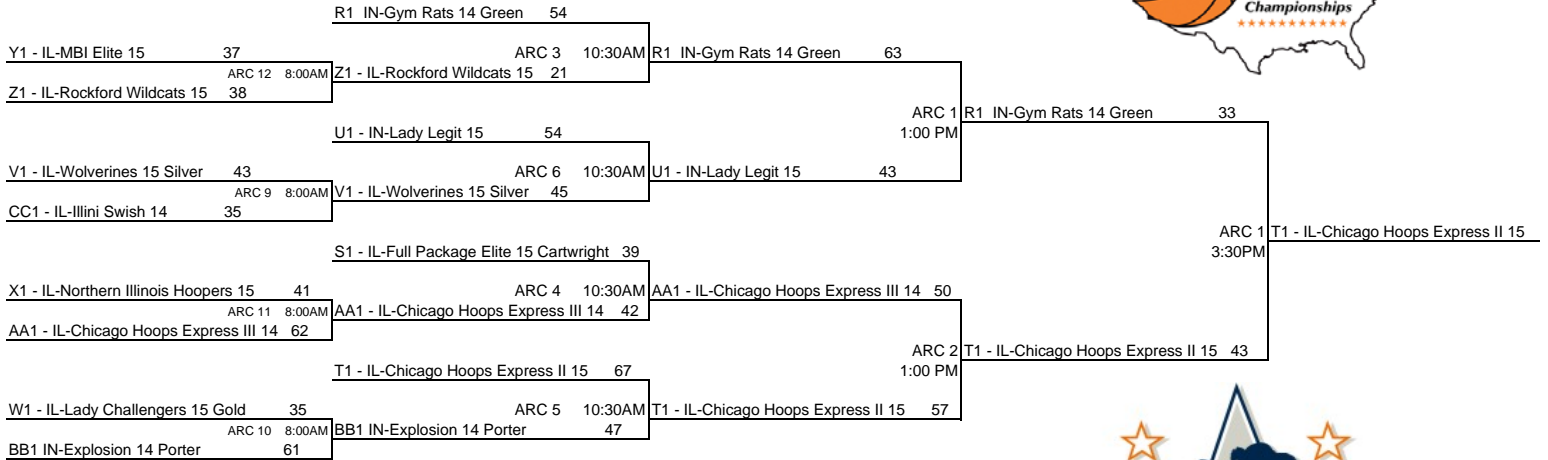

A1 - IL-Midwest Elite 16	70
A1 - IL-Midwest Elite 16	
ARC 1 2:15PM	
B1 - IL-Lady Fire 17	61

A1 - IL-Midwest Elite 16

IL-Bulls Elite 16	59		
Q1 - IL-Court Jesters 16	36	ARC 5 8:00AM	IL-Bulls Elite 16 36
L1 IN-Gym Rats 17 2012	56		
M1 IN-Finest 16 Duke	58	ARC 6 8:00AM	M1 IN-Finest 16 Duke 47
K1 IL-Heart of Illinois 16	40		
N1 IL-Lady Lightning 16 Gold	51	ARC 8 8:00AM	N1 IL-Lady Lightning 16 Gold 34
J1 WI-Lakers 17 Negus	49		ARC 4 11:45AM
O1 - IN-Explosion 16 West Blue	48	ARC 7 8:00AM	J1 WI-Lakers 17 Negus 48

I1 IL-Lady Fire 17 Orange	60
I1 IL-Lady Fire 17 Orange	54
ARC 3 11:45AM	
M1 IN-Finest 16 Duke	47

I1 IL-Lady Fire 17 Orange 59

I1 IL-Lady Fire 17 Orange

www.usjn.com & www.bluestarbb.com

8th Annual

USJN'S MID AMERICA CHALLENGE

15 /14 UNDERS BRACKETS

13U/12U TOURNAMENT BRACKETS

Post Event Page Available At:

WWW.USJN.COM

USJN	POOL A	1	2	3	4	W	L	PTS	POS
1	IN-Gym Rats 17 Gold		-1	-5	7	1	2	1.0	3
2	IL-Dream Team 17	1		-14	3	2	1	-10.0	2
3	IL-Midwest Elite 16	5	14		20	3	0	39.0	1
4	MO-St. Louis Sparks 16	-7	-3	-20		0	3	-30.0	4