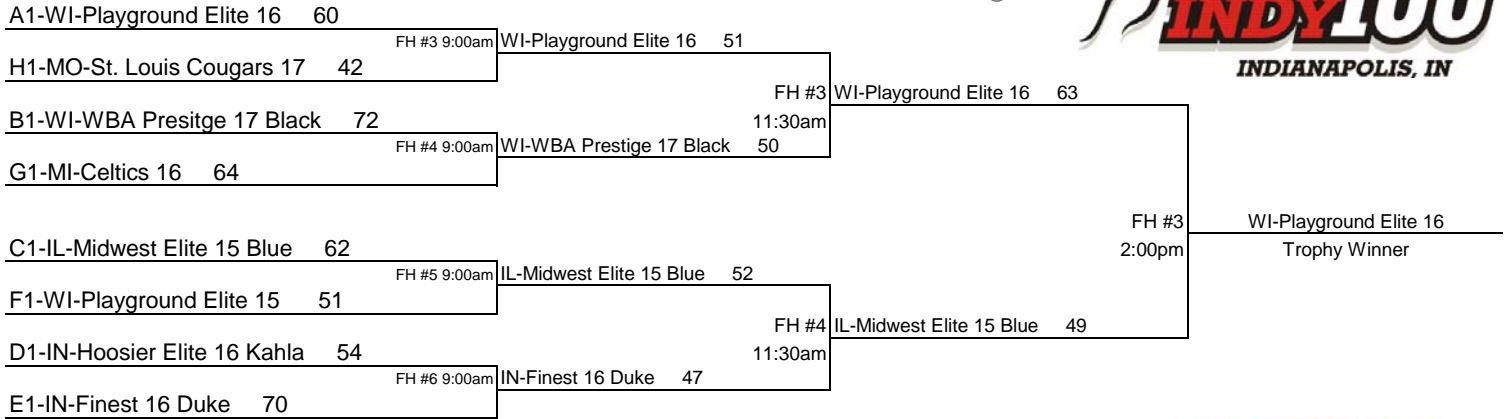

# 17/16 UNDERS TOURNAMENT BRACKETS

All Games are on July 11

# 15/14 UNDERS TOURNAMENT BRACKETS