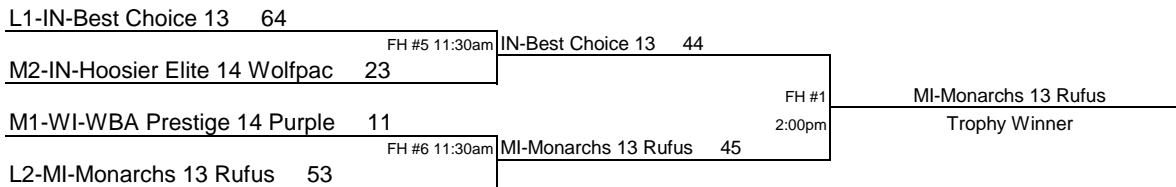

14/13 UNDERS TOURNAMENT BRACKETS

**Pool All-Stars / College Coaches That Attended / Event Results
Can Be Found At The Post Event Page:**

WWW.USJN.COM

Event Stories, Pictures, Articles, Interviews are now found at:

WWW.BLUESTARMEDIA.ORG