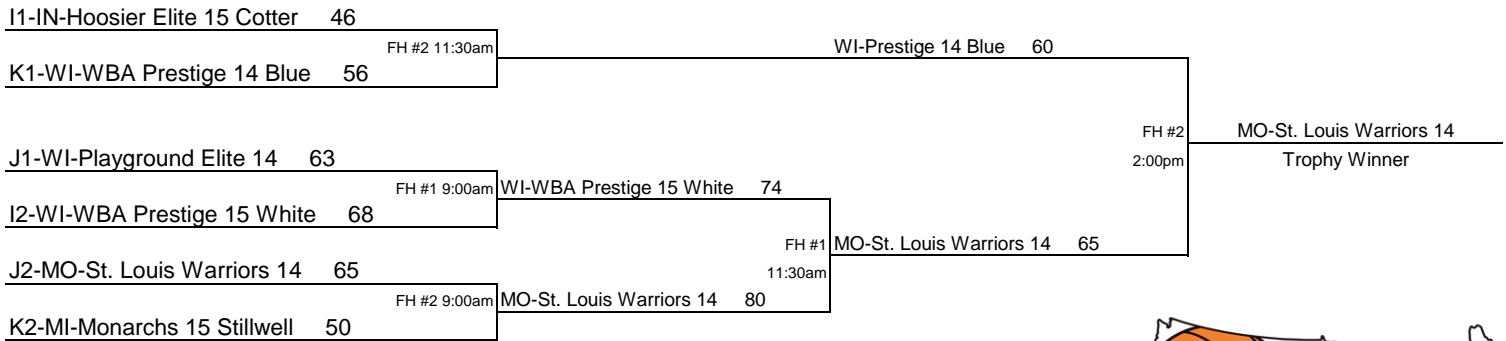

# 17/16 UNDERS TOURNAMENT BRACKETS

All Games are on July 11

# 15/14 UNDERS TOURNAMENT BRACKETS