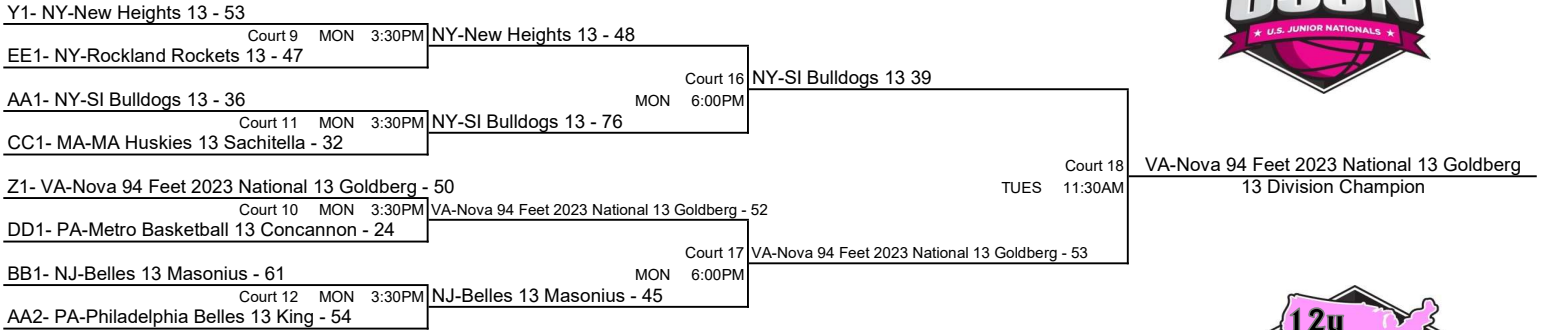

USJN'S HERSHEY NATIONAL SHOWCASE

17th Annual

17U TOURNAMENT BRACKET

16U TOURNAMENT BRACKET

15U TOURNAMENT BRACKET

Post Event Page Can Be Found At: WWW.USJN.COM

Includes Pool All Stars, Complete Listing of Colleges that Attended, & Event Results

17th Annual U.S. JUNIOR'S HERSHEY NATIONAL SHOWCASE

14U TOURNAMENT BRACKET

13U TOURNAMENT BRACKET

12U TOURNAMENT BRACKET

11/10U TOURNAMENT BRACKET

Event Stories, Pictures, Articles, Interviews are now found at: