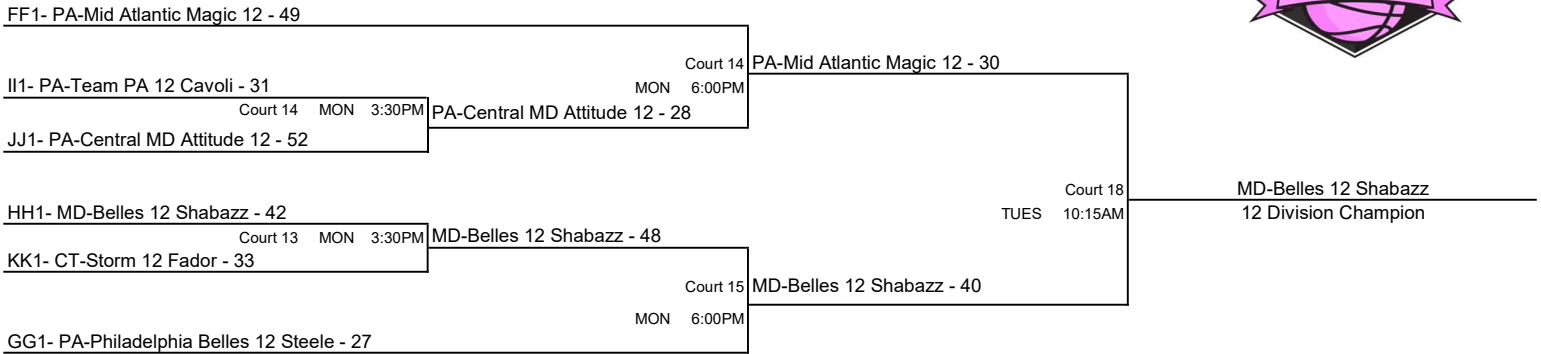

USJN'S HERSHEY NATIONAL SHOWCASE

17th Annual

17U TOURNAMENT BRACKET

16U TOURNAMENT BRACKET

15U TOURNAMENT BRACKET

Post Event Page Can Be Found At: WWW.USJN.COM

Includes Pool All Stars, Complete Listing of Colleges that Attended, & Event Results

17th Annual U.S. JUNIOR'S HERSHEY NATIONAL SHOWCASE

14U TOURNAMENT BRACKET

13U TOURNAMENT BRACKET

12U TOURNAMENT BRACKET

11/10U TOURNAMENT BRACKET

Event Stories, Pictures, Articles, Interviews are now found at: