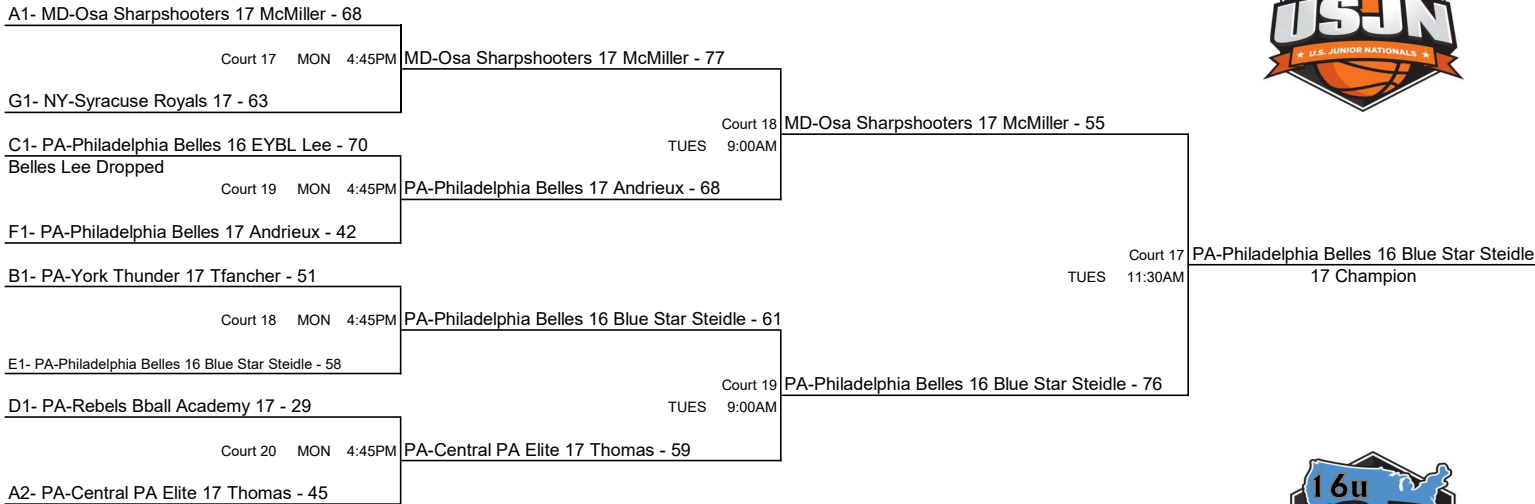

USJN'S HERSHEY NATIONAL SHOWCASE

17th Annual

17U TOURNAMENT BRACKET

16U TOURNAMENT BRACKET

15U TOURNAMENT BRACKET

Post Event Page Can Be Found At: WWW.USJN.COM

Includes Pool All Stars, Complete Listing of Colleges that Attended, & Event Results

17th Annual U.S. JUNIOR'S HERSHEY NATIONAL SHOWCASE

14U TOURNAMENT BRACKET

13U TOURNAMENT BRACKET

12U TOURNAMENT BRACKET

11/10U TOURNAMENT BRACKET

Event Stories, Pictures, Articles, Interviews are now found at: