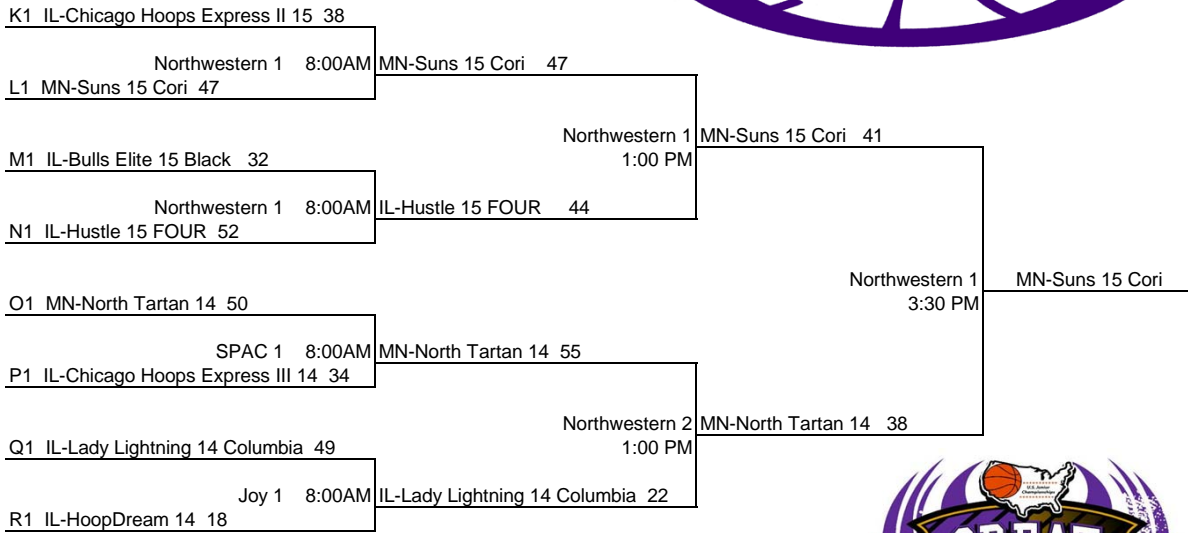

USJN's GREAT PLAINS QUALIFIER

17/16 UNDERS

15/14U TOURNAMENT BRACKETS

13U TOURNAMENT BRACKETS

12U TOURNAMENT BRACKETS

USJN	POOL A	1	2	3	4	W	L	PTS	RNK
1	IA-All Iowa Attack 16 Mauro		-12	-20	-20	0	3	-52	4
2	IN-Spiece Lady Gym Rats 17 Blue	12		-15	-18	1	2	-21	3
3	MN-North Tartan 17	20	15		3	3	0	38	1
4	IL-Midwest Elite 17 Platinum	20	18	-3		2	1	35	2

1	vs	2
47		59

3	vs	4
69		66

1	vs	3
35		64

2	vs	4
60		78

1	vs	4
43		72

2	vs	3
45		60

USJN	POOL B	1	2	3	4	W	L	PTS	RNK
1	IL-Elite 17		20	18	20	3	0	58	1
2	KY-Derek Smith All Stars 17	-20		-15	9	1	2	-26	3
3	MN-North Tartan 16	-18	15		3	2	1	0	2
4	IL-Hustle 16 One	-20	-9	-3		0	3	-32	4