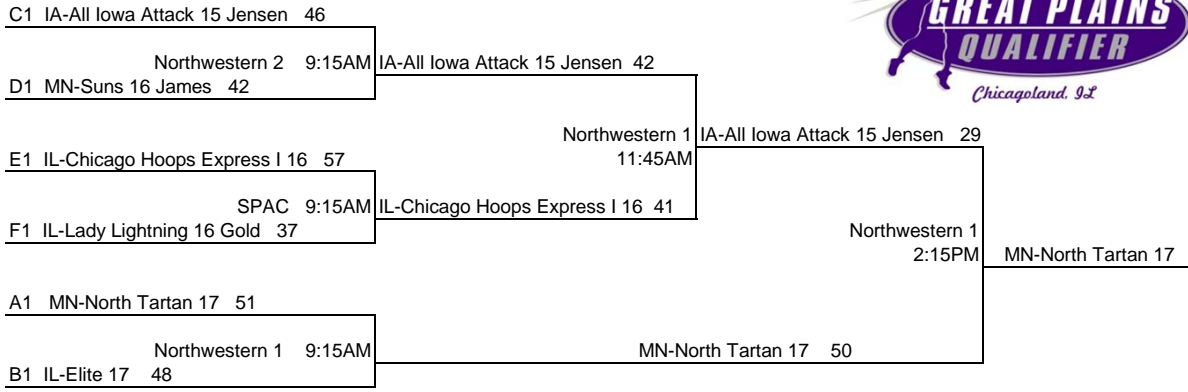

USJN's GREAT PLAINS QUALIFIER

17/16 UNDERS

15/14U TOURNAMENT BRACKETS

13U TOURNAMENT BRACKETS

12U TOURNAMENT BRACKETS

USJN	POOL A	1	2	3	4	W	L	PTS	RNK
1	IA-All Iowa Attack 16 Mauro		-12	-20	-20	0	3	-52	4
2	IN-Spiece Lady Gym Rats 17 Blue	12		-15	-18	1	2	-21	3
3	MN-North Tartan 17	20	15		3	3	0	38	1
4	IL-Midwest Elite 17 Platinum	20	18	-3		2	1	35	2

1	vs	2
47		59

3	vs	4
69		66

1	vs	3
35		64

2	vs	4
60		78

1	vs	4
43		72

2	vs	3
45		60

USJN	POOL B	1	2	3	4	W	L	PTS	RNK
1	IL-Elite 17		20	18	20	3	0	58	1
2	KY-Derek Smith All Stars 17	-20		-15	9	1	2	-26	3
3	MN-North Tartan 16	-18	15		3	2	1	0	2
4	IL-Hustle 16 One	-20	-9	-3		0	3	-32	4