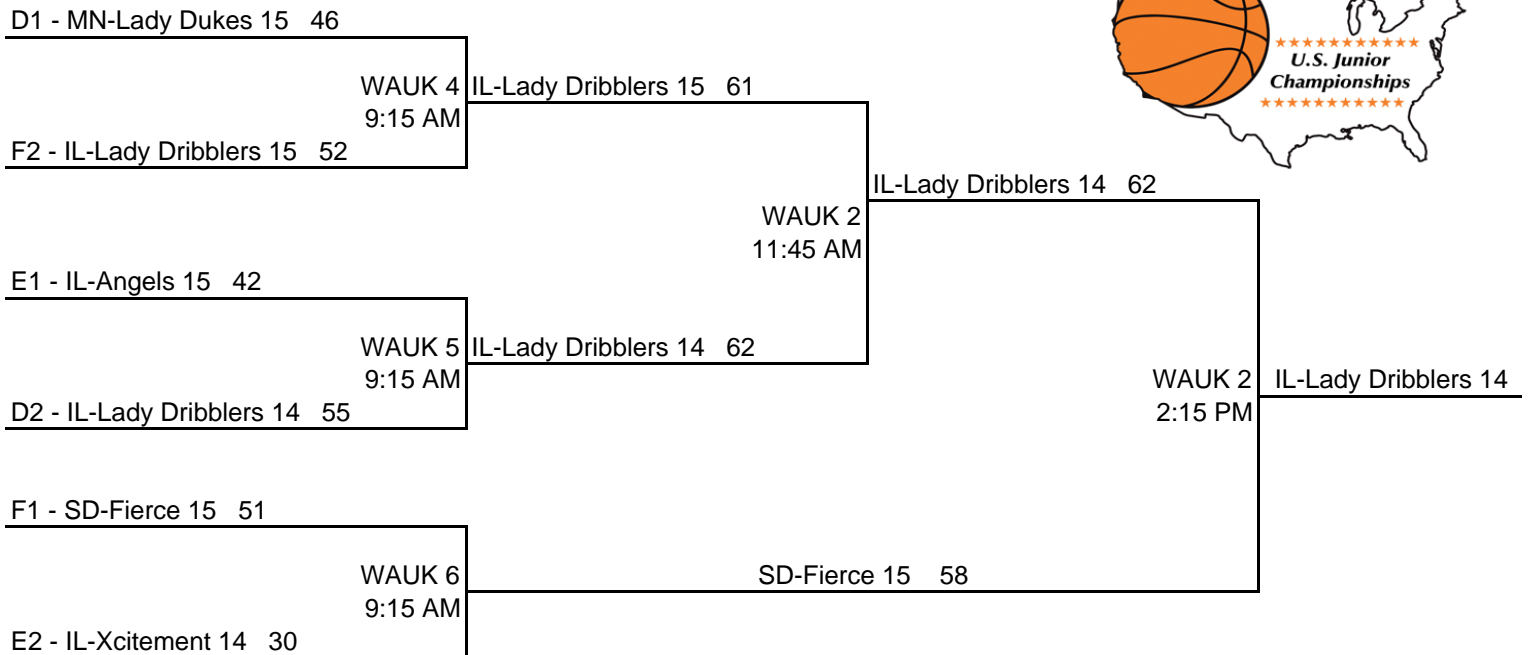

USJN's Great America Showcase

17/16U TOURNAMENT BRACKETS

15U TOURNAMENT BRACKETS

Post Event Page Can Be Found At:

WWW.USJN.COM

USJN	POOL A	1	2	3	4	W	L	PTS	POS
1	IN-Finest 16 Black		-12	-9	16	1	2	-5.0	3
2	MO-Ladysting 17	12			20	3	0	32.0	1
3	IL-Team USA 16 Black	9			20	2	1	29.0	2
4	IL-Lady Thunder 16	-16	-20	-20		0	3	-56.0	4

1	vs	2
49		61
1	vs	3
43		52
1	vs	4
59		43

3	vs	4
85		32
2	vs	4
74		22
2	vs	3
FW		FL

USJN	POOL B	1	2	3	4	PTS	POS		
1	IN-MBC Miracles 17		20	11	8	3	0	39.0	4
2	IL-Panther Sports Club 16	-20		9	-20	1	2	-31.0	3
3	IL-Team USA 17 Gold	-11	-9		-6	0	3	-26.0	4
4	IL-Fusion 17	-8	20	6		2	1	18.0	3