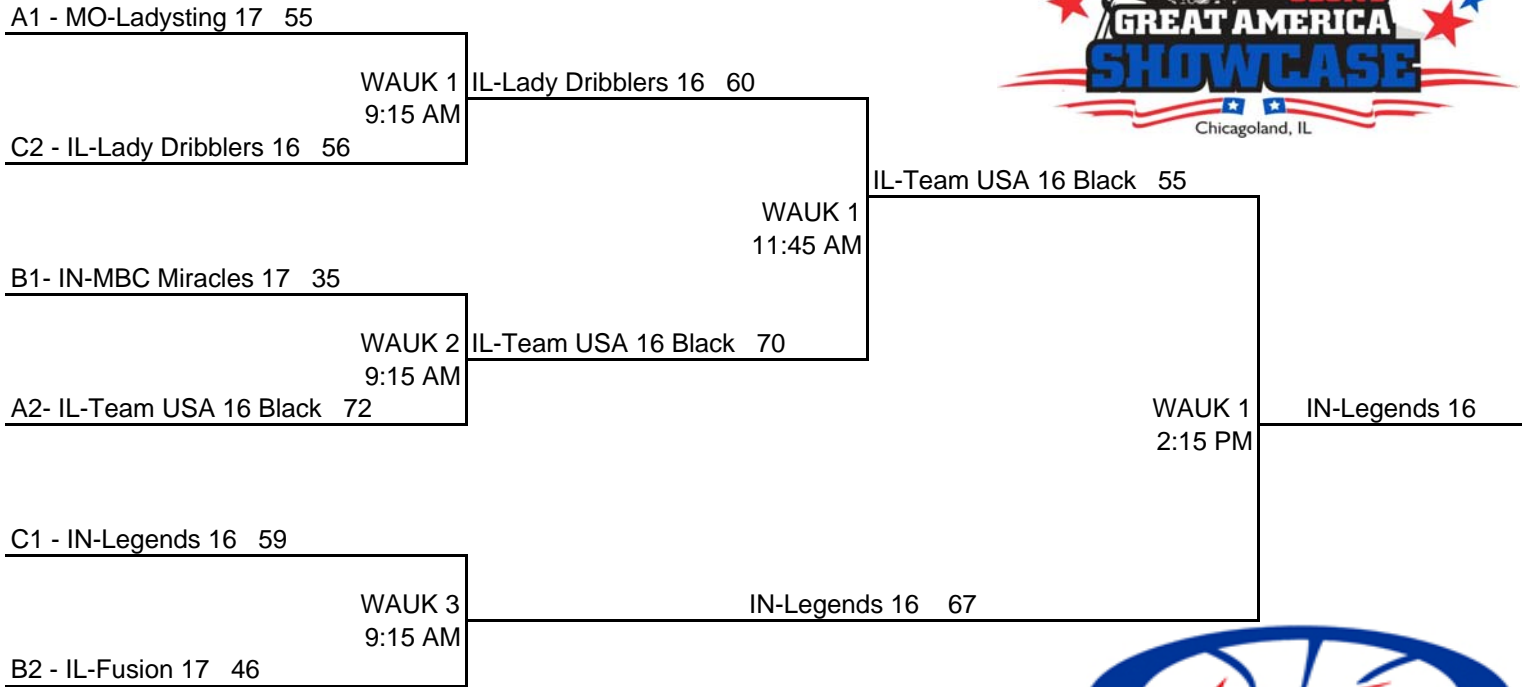

USJN's Great America Showcase

17/16U TOURNAMENT BRACKETS

15U TOURNAMENT BRACKETS

Post Event Page Can Be Found At:

WWW.USJN.COM

USJN	POOL A	1	2	3	4	W	L	PTS	POS
1	IN-Finest 16 Black		-12	-9	16	1	2	-5.0	3
2	MO-Ladysting 17	12			20	3	0	32.0	1
3	IL-Team USA 16 Black	9			20	2	1	29.0	2
4	IL-Lady Thunder 16	-16	-20	-20		0	3	-56.0	4

1	vs	2
49		61
1	vs	3
43		52
1	vs	4
59		43

3	vs	4
85		32
2	vs	4
74		22
2	vs	3
FW		FL

USJN	POOL B	1	2	3	4	PTS	POS		
1	IN-MBC Miracles 17		20	11	8	3	0	39.0	4
2	IL-Panther Sports Club 16	-20		9	-20	1	2	-31.0	3
3	IL-Team USA 17 Gold	-11	-9		-6	0	3	-26.0	4
4	IL-Fusion 17	-8	20	6		2	1	18.0	3