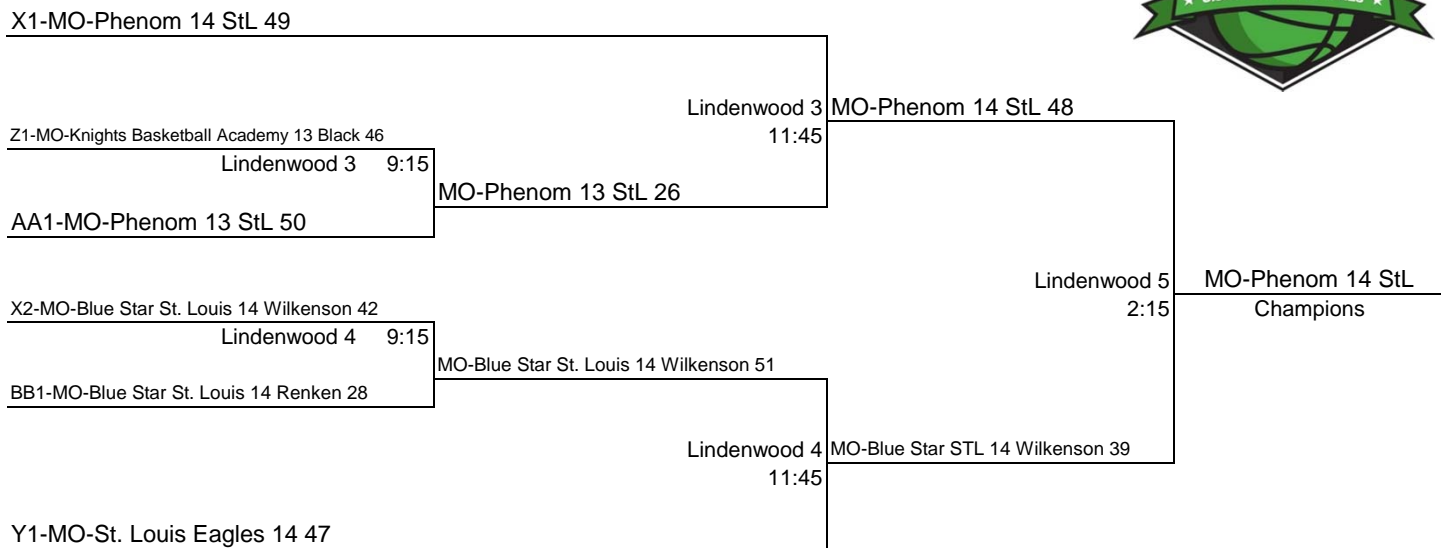

10th Annual

USJN'S GATEWAY CHALLENGE

17/16u Tournament Brackets

A1-WI-Lakers 16 White 57 Lindenwood 4 10:30	MO-Della Lamb Gauntlet 17 Platinum 55	
B1-MO-Della Lamb Gauntlet 17 Platinum 60		
C1-MO-Phenom 16 Napheesa 59 Lindenwood 5 10:30	Lindenwood 1 2:15	MO-Phenom 16 Napheesa Pool A-D Champions
D1-IN-Elite-SWISH 17 Owens 52	MO-Phenom 16 Napheesa 60	
E1-IA-Team Iowa 16 Silver 52 Lindenwood 6 10:30	MO-Valley Magic 17 Blankenship 44	
H1-MO-Valley Magic 17 Blankenship 61		
F1-MO-Team St. Louis 17 Red 63 Lindenwood 1 10:30	Lindenwood 2 2:15	MO-Team St. Louis 17 Red Pool E-H Champions
G1-IN-Sky Digg Elite 16 Grennes 43	MO-Team St. Louis 17 Red 68	
I1-MO-STL Hype 17 67 Lindenwood 5 9:15	MO-STL Hype 17 56	
L1-IL-Wildcats 17 20		
J1-MO-Blue Star St. Louis 16 Duff 61 Lindenwood 6 9:15	Lindenwood 1 1:00	MO-STL Hype 17 Pool I-K Champions
K1-MO-Southeast Dynasty 17 68	MO-Southeast Dynasty 17 43	
M1-IL-Rockets 17 Black McGuire 29 Lindenwood 2 10:30	IL-Rebels 15 Wong 49	
P1-IL-Rebels 15 Wong 52		
N1-IL-Central Illinois Storm 17 39 Lindenwood 3 10:30	Lindenwood 3 2:15	IL-Rebels 15 Wong Pool M-O Champions
O1-MO-Phenom 15 Sugg 44	MO-Phenom 15 Sugg 36	

Post Event Page Can Be Found At:

WWW.USJN.COM

Includes Pool All Stars,

Complete Listing of Colleges that Attended,
& Event Results

10th Annual

USJN'S GATEWAY CHALLENGE

15U Tournament Brackets

14u Tournament Brackets

13/12u Tournament Brackets

USJN	POOL A	1	2	3	4	W	L	PTS	RNK
1	IL-Predators 17 Crum		5	-4	-14	1	2	-13	4
2	WI-Lakers 16 White	-5		15	5	2	1	15	1
3	MO-Phenom 16 KC	4	-15		-15	1	2	-26	3
4	MO-Blue Star St. Louis 17 Lovette	14	-5	15		2	1	24	2