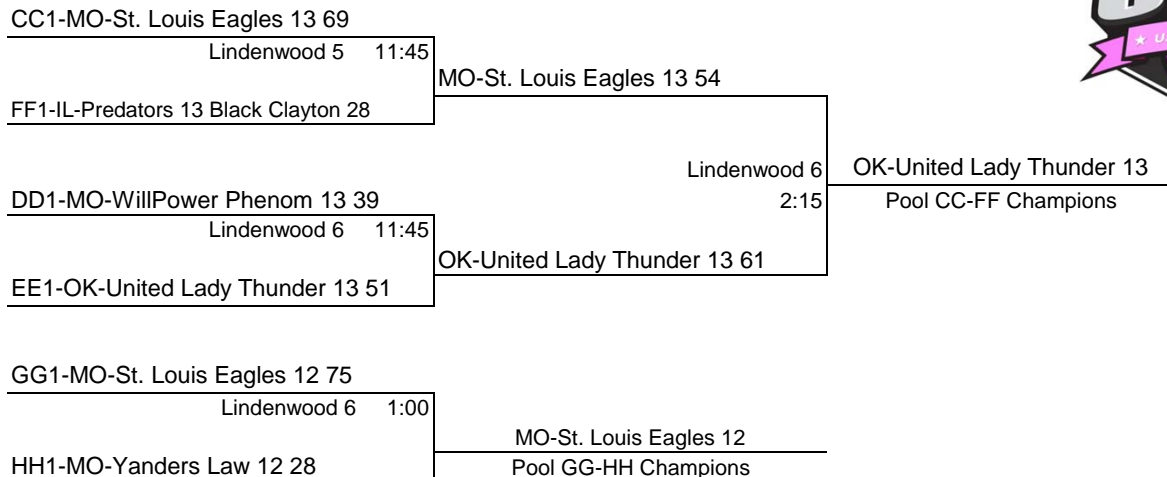

10th Annual

USJN'S GATEWAY CHALLENGE

15U Tournament Brackets

14u Tournament Brackets

13/12u Tournament Brackets