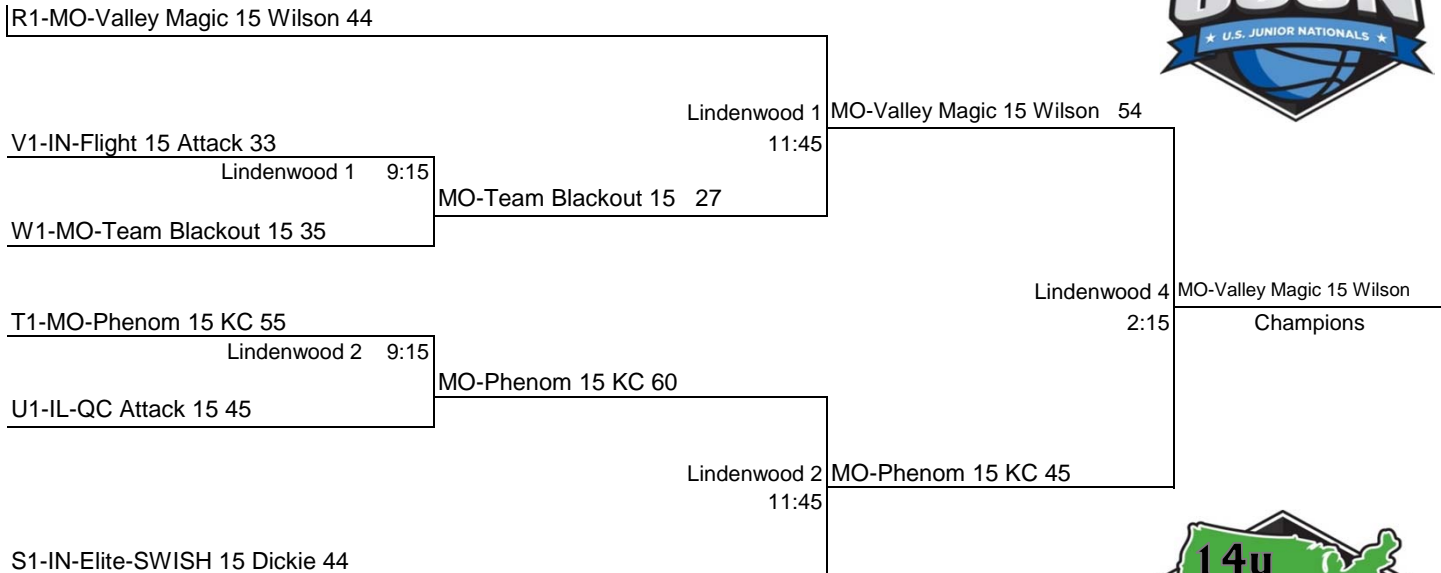

10th Annual

USJN'S GATEWAY CHALLENGE

17/16u Tournament Brackets

A1-WI-Lakers 16 White 57 Lindenwood 4 10:30	MO-Della Lamb Gauntlet 17 Platinum 55	
B1-MO-Della Lamb Gauntlet 17 Platinum 60		
C1-MO-Phenom 16 Napheesa 59 Lindenwood 5 10:30	Lindenwood 1 2:15	MO-Phenom 16 Napheesa Pool A-D Champions
D1-IN-Elite-SWISH 17 Owens 52	MO-Phenom 16 Napheesa 60	
E1-IA-Team Iowa 16 Silver 52 Lindenwood 6 10:30	MO-Valley Magic 17 Blankenship 44	
H1-MO-Valley Magic 17 Blankenship 61		
F1-MO-Team St. Louis 17 Red 63 Lindenwood 1 10:30	Lindenwood 2 2:15	MO-Team St. Louis 17 Red Pool E-H Champions
G1-IN-Sky Digg Elite 16 Grennes 43	MO-Team St. Louis 17 Red 68	
I1-MO-STL Hype 17 67 Lindenwood 5 9:15	MO-STL Hype 17 56	
L1-IL-Wildcats 17 20		
J1-MO-Blue Star St. Louis 16 Duff 61 Lindenwood 6 9:15	Lindenwood 1 1:00	MO-STL Hype 17 Pool I-K Champions
K1-MO-Southeast Dynasty 17 68	MO-Southeast Dynasty 17 43	
M1-IL-Rockets 17 Black McGuire 29 Lindenwood 2 10:30	IL-Rebels 15 Wong 49	
P1-IL-Rebels 15 Wong 52		
N1-IL-Central Illinois Storm 17 39 Lindenwood 3 10:30	Lindenwood 3 2:15	IL-Rebels 15 Wong Pool M-O Champions
O1-MO-Phenom 15 Sugg 44	MO-Phenom 15 Sugg 36	

Post Event Page Can Be Found At:

WWW.USJN.COM

Includes Pool All Stars,

Complete Listing of Colleges that Attended,
& Event Results

10th Annual

USJN'S GATEWAY CHALLENGE

15U Tournament Brackets

14u Tournament Brackets