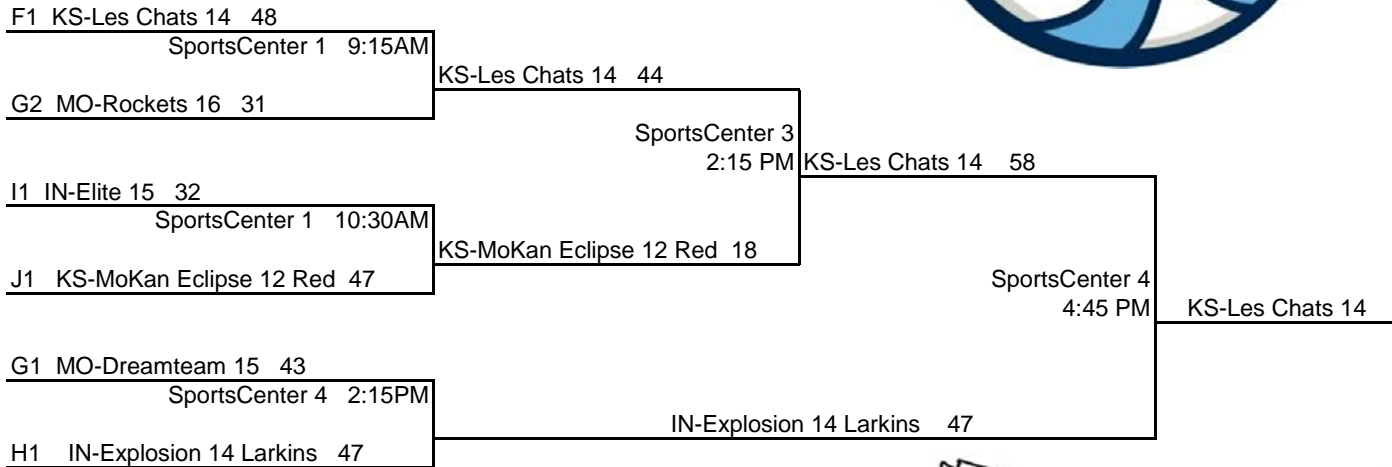

USJN's GATEWAY CHALLENGE

17/16 UNDERS

15/14U TOURNAMENT BRACKETS

13/12U TOURNAMENT BRACKETS

USJN	POOL A	1	2	3	4	5	W	L	PTS	RNK
1	KS-MoKan Eclipse 15 Red		-4	-4	16	-5	1	3	3	
2	MO-Dreamteam 16	4		-4	19	-17	2	2	2	
3	IN-Spiece Indy Gym Rats 17	4	4		-20	13	3	1	1	
4	MO-MV Blazers 17 Marquardt	-16	-19	20		-7	1	3	-22	
5	MO-Valley Magic 16	5	17	-13	7		3	1	16	