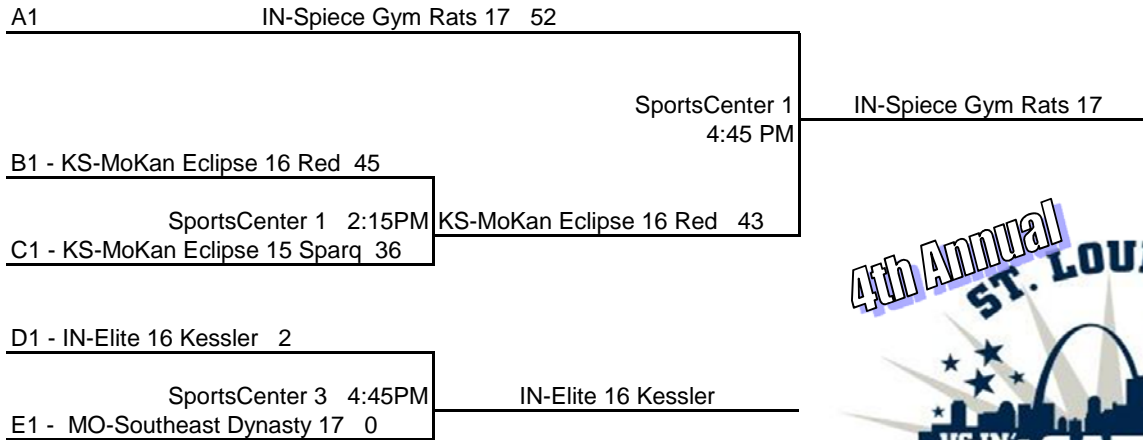

USJN's GATEWAY CHALLENGE

17/16 UNDERS

15/14U TOURNAMENT BRACKETS

13/12U TOURNAMENT BRACKETS

USJN	POOL A	1	2	3	4	5	W	L	PTS	RNK
1	KS-MoKan Eclipse 15 Red		-4	-4	16	-5	1	3	3	
2	MO-Dreamteam 16	4		-4	19	-17	2	2	2	
3	IN-Spiece Indy Gym Rats 17	4	4		-20	13	3	1	1	
4	MO-MV Blazers 17 Marquardt	-16	-19	20		-7	1	3	-22	
5	MO-Valley Magic 16	5	17	-13	7		3	1	16	