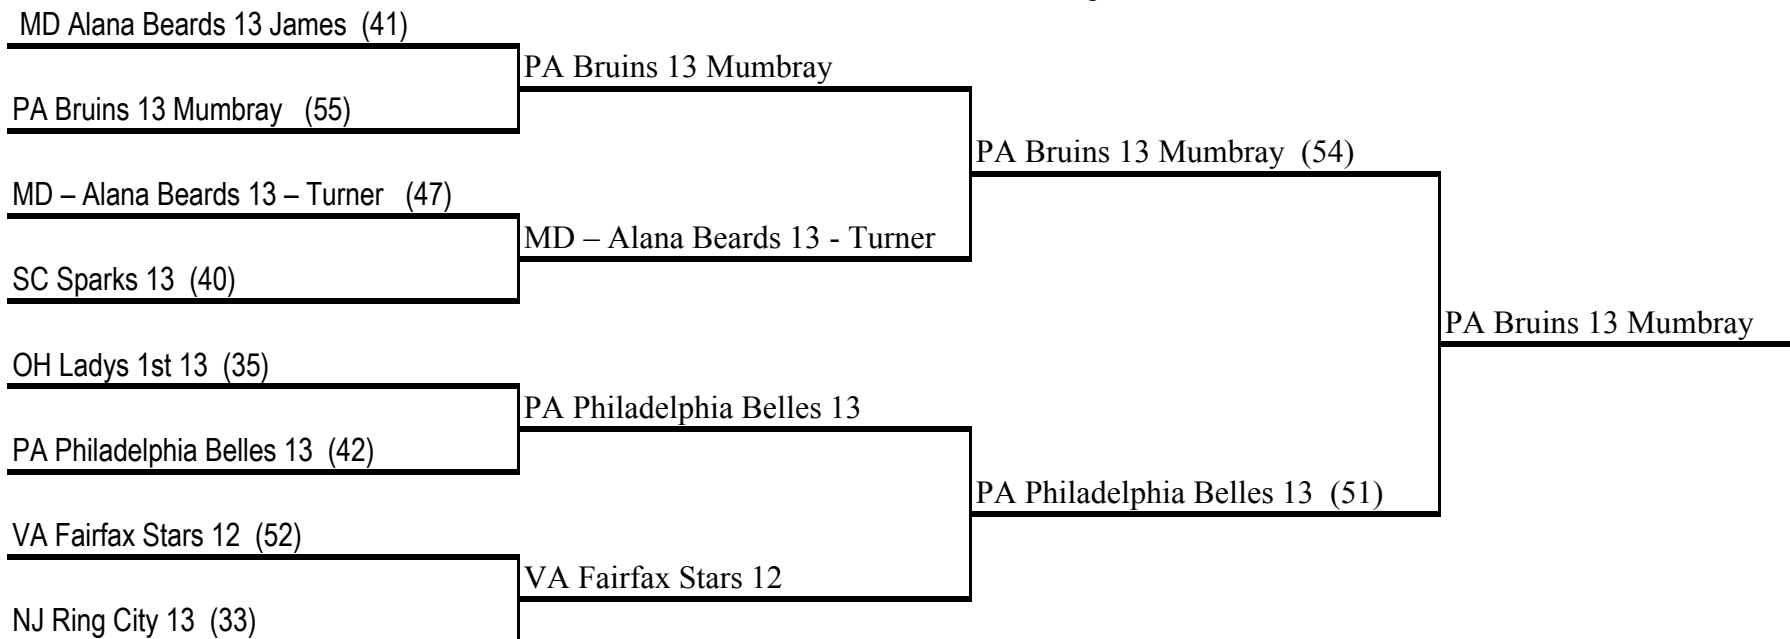

2010 DC – Youth 13 Playoff Bracket