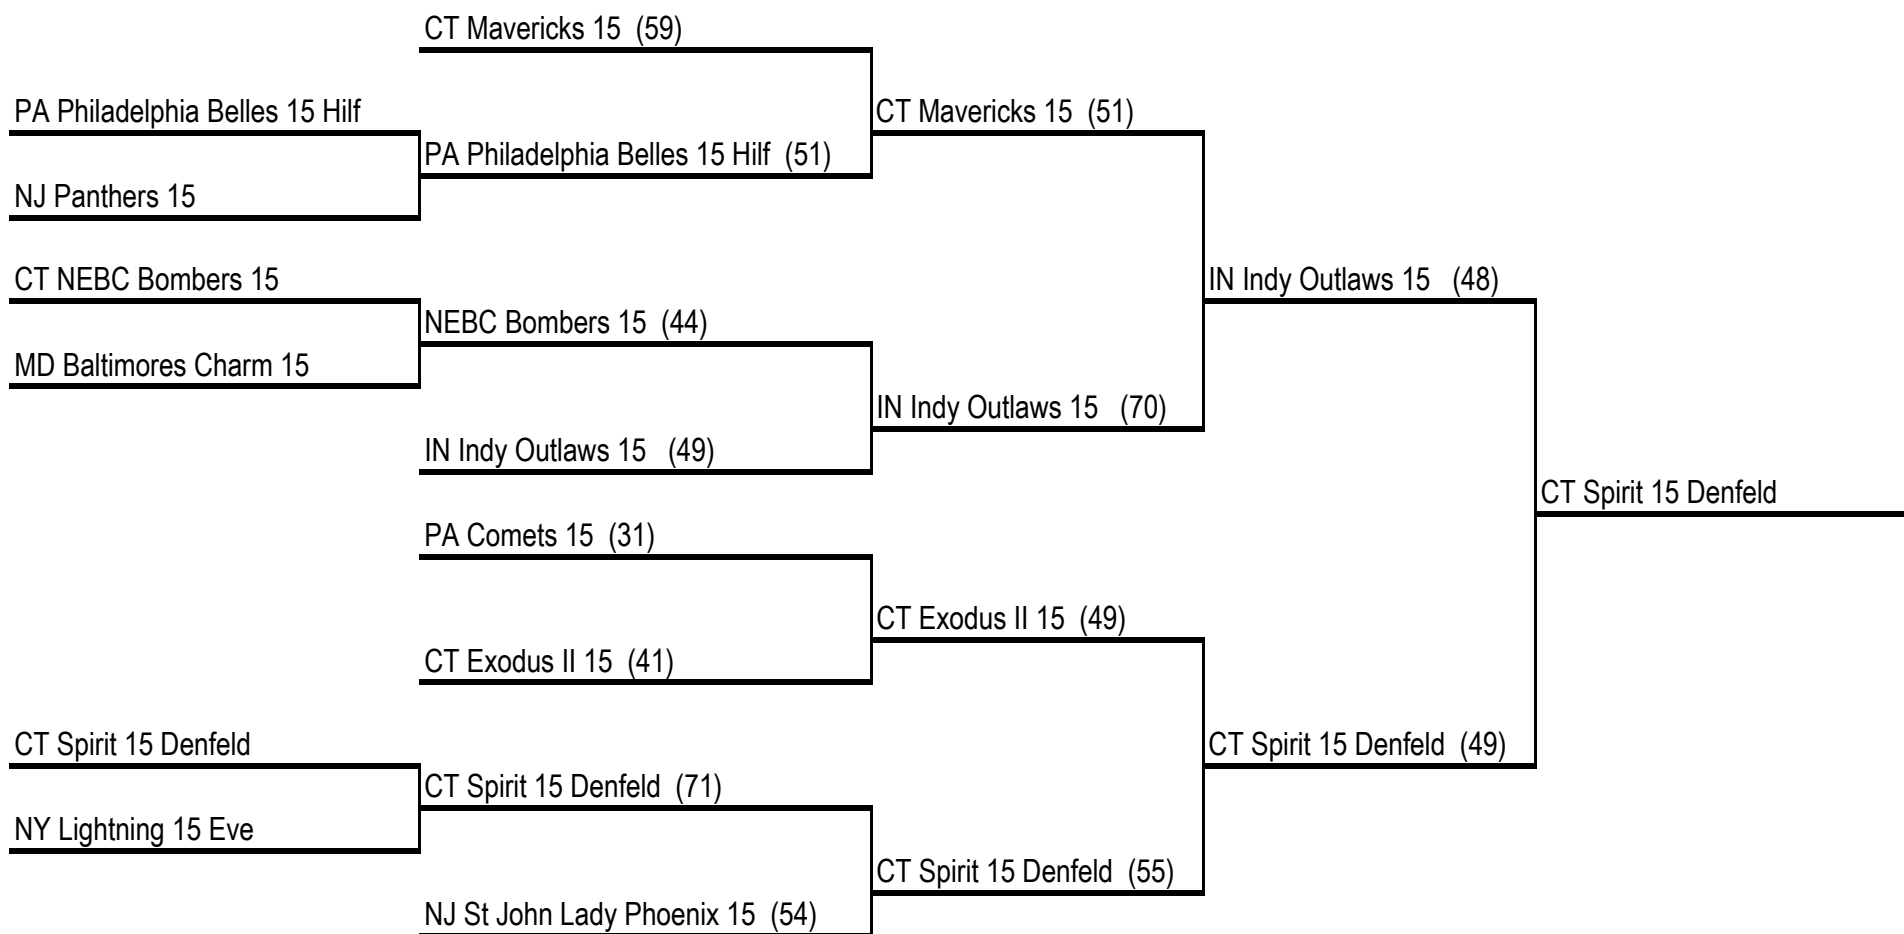

## 2010 DC – Youth 15 Playoff Bracket