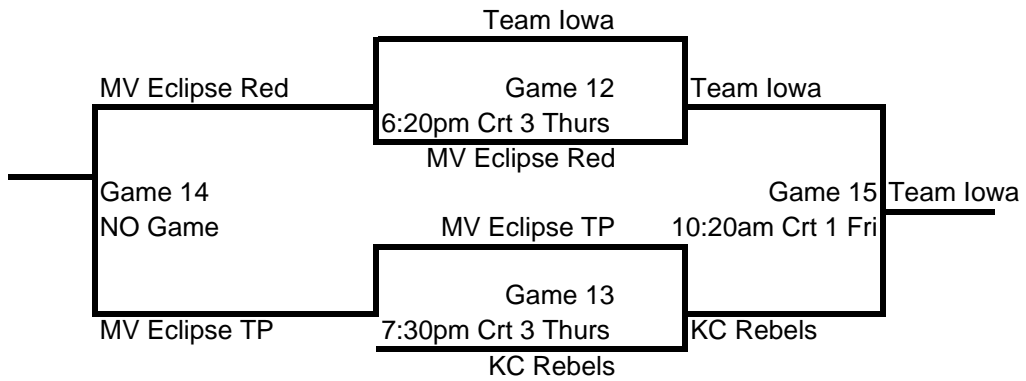

17U Elite Championship

15U Elite Championship

15U Elite Consolation

15U Open Championship

15U Open Consolation

14U Elite Championship

3 Seeds

| | | | |
|------------|----|-------------------|----|
| AIA Rass | VS | MV Blazers 14 | G3 |
| MN Suns | VS | Missouri Rockets | G4 |
| MV Eclipse | VS | Wichita Grizzlies | G5 |

14U Open Championship

| | | | | |
|-----------------|----|---------------|----|----------------|
| MV Blazers 12 | VS | AIA Johnson | G1 | AIA 51 MV B 45 |
| CSS U12 | VS | KC Les Chats | G2 | |
| KC Hoop Service | VS | CSS u13 REG | G3 | |
| AIA Jensen | VS | MO MMBC Storm | G4 | |
| MV Eclipse | VS | MV Eclipse | * | No game |

17u Open Championship

17U Open Consolation

- | | | |
|----------------|----|------------------------|
| MO Lady Sting | VS | AIA Morton |
| IA Light Scar | VS | CSS Reg 17's |
| MN Stars | VS | NW Mo Illusion |
| IA Light Black | VS | AR Wrightway Hoopsters |
| O. Crusaders | VS | MO Rockets |
| MV Eclipse | VS | NE Sarpy County |
| CY TX | VS | SD Schoolers |
| MN Suns Mark | VS | IA Lightning Silver |
| Hick F Stick | VS | All Iowa Attack Wirtz |
| MO Pumas | VS | NW MO Illusion Blue |
| Greyhounds | VS | CY Fair |
| IA Lady Sharks | VS | Kansas Dream Team Blue |