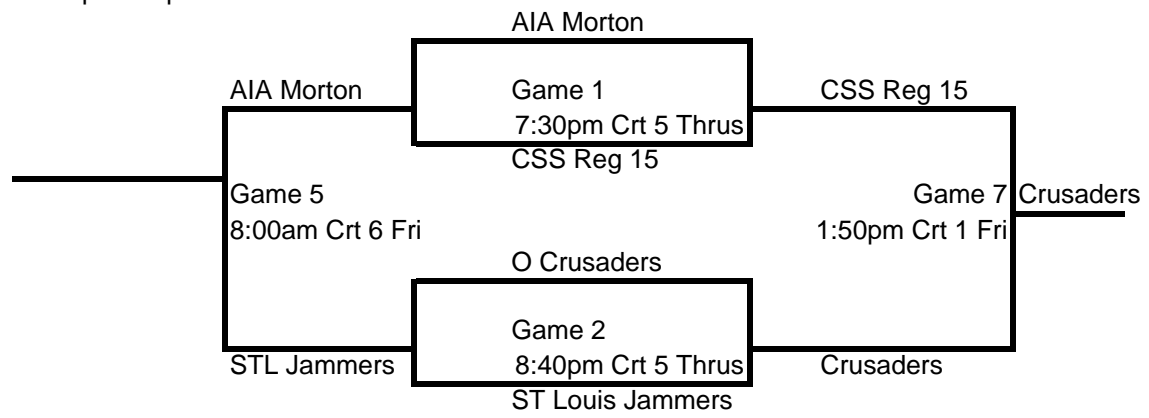

17U Elite Championship

15U Elite Championship

15U Elite Consolation

15U Open Championship

15U Open Consolation

14U Elite Championship

3 Seeds

| | | | |
|------------|----|-------------------|----|
| AIA Rass | VS | MV Blazers 14 | G3 |
| MN Suns | VS | Missouri Rockets | G4 |
| MV Eclipse | VS | Wichita Grizzlies | G5 |

14U Open Championship

| | | | | |
|-----------------|----|---------------|----|----------------|
| MV Blazers 12 | VS | AIA Johnson | G1 | AIA 51 MV B 45 |
| CSS U12 | VS | KC Les Chats | G2 | |
| KC Hoop Service | VS | CSS u13 REG | G3 | |
| AIA Jensen | VS | MO MMBC Storm | G4 | |
| MV Eclipse | VS | MV Eclipse | * | No game |

17u Open Championship

17U Open Consolation

- | | | |
|----------------|----|------------------------|
| MO Lady Sting | VS | AIA Morton |
| IA Light Scar | VS | CSS Reg 17's |
| MN Stars | VS | NW Mo Illusion |
| IA Light Black | VS | AR Wrightway Hoopsters |
| O. Crusaders | VS | MO Rockets |
| MV Eclipse | VS | NE Sarpy County |
| CY TX | VS | SD Schoolers |
| MN Suns Mark | VS | IA Lightning Silver |
| Hick F Stick | VS | All Iowa Attack Wirtz |
| MO Pumas | VS | NW MO Illusion Blue |
| Greyhounds | VS | CY Fair |
| IA Lady Sharks | VS | Kansas Dream Team Blue |