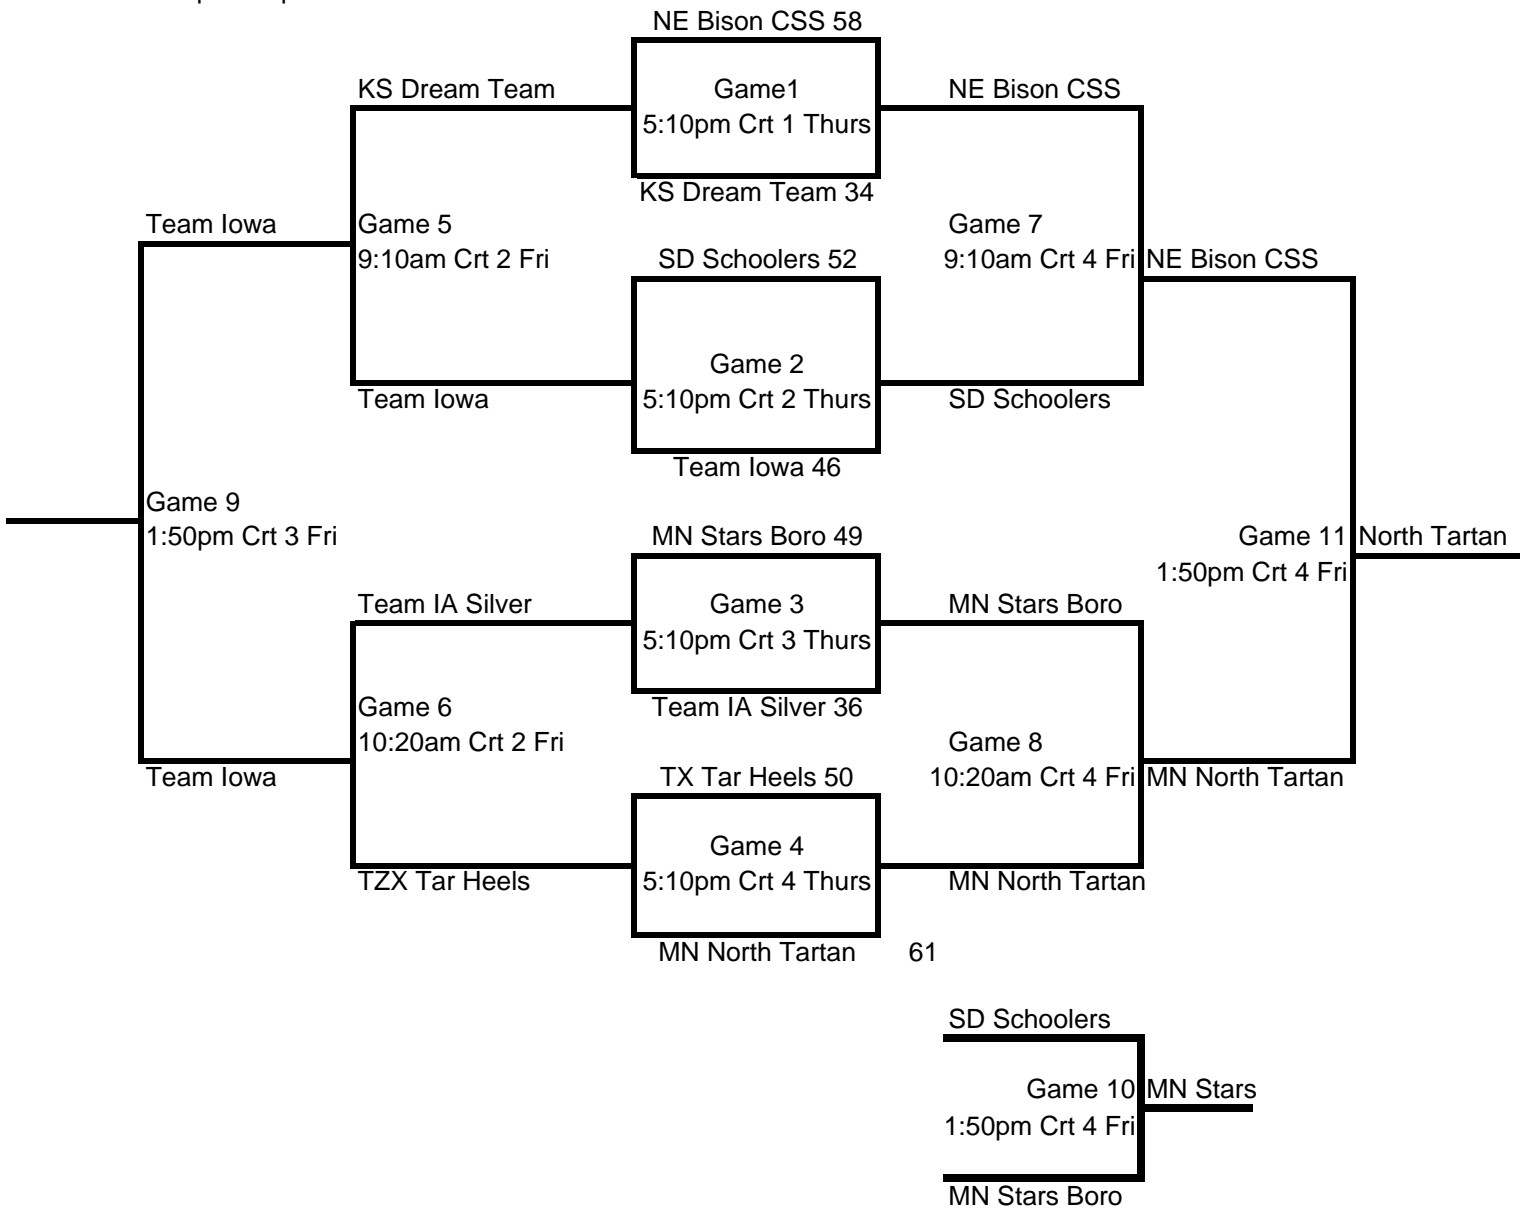

17U Elite Championship

15U Elite Championship

15U Elite Consolation

15U Open Championship

15U Open Consolation

14U Elite Championship

3 Seeds

| | | | |
|------------|----|-------------------|----|
| AIA Rass | VS | MV Blazers 14 | G3 |
| MN Suns | VS | Missouri Rockets | G4 |
| MV Eclipse | VS | Wichita Grizzlies | G5 |

17u Open Championship

17U Open Consolation

- | | | |
|----------------|----|------------------------|
| MO Lady Sting | VS | AIA Morton |
| IA Light Scar | VS | CSS Reg 17's |
| MN Stars | VS | NW Mo Illusion |
| IA Light Black | VS | AR Wrightway Hoopsters |
| O. Crusaders | VS | MO Rockets |
| MV Eclipse | VS | NE Sarpy County |
| CY TX | VS | SD Schoolers |
| MN Suns Mark | VS | IA Lightning Silver |
| Hick F Stick | VS | All Iowa Attack Wirtz |
| MO Pumas | VS | NW MO Illusion Blue |
| Greyhounds | VS | CY Fair |
| IA Lady Sharks | VS | Kansas Dream Team Blue |