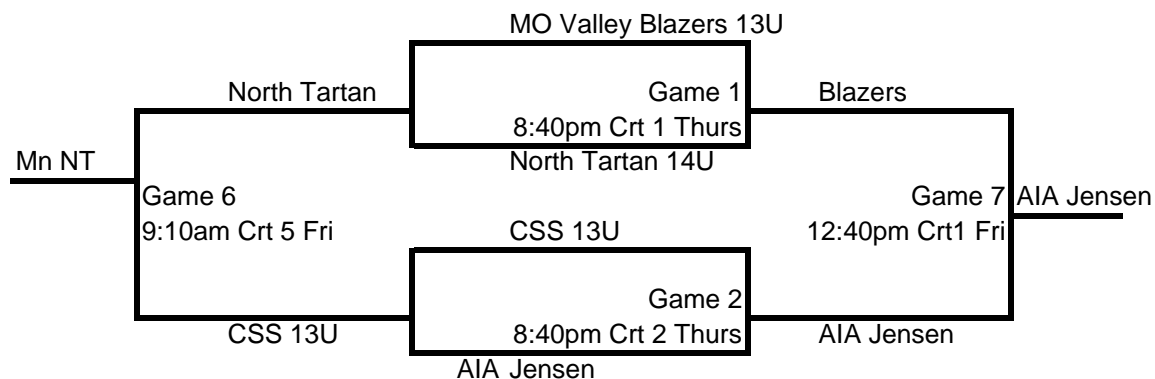

17U Elite Championship

15U Elite Championship

15U Elite Consolation

15U Open Championship

15U Open Consolation

14U Elite Championship

3 Seeds

| | | | |
|------------|----|-------------------|----|
| AIA Rass | VS | MV Blazers 14 | G3 |
| MN Suns | VS | Missouri Rockets | G4 |
| MV Eclipse | VS | Wichita Grizzlies | G5 |

14U Open Championship

| | | | | |
|-----------------|----|---------------|----|----------------|
| MV Blazers 12 | VS | AIA Johnson | G1 | AIA 51 MV B 45 |
| CSS U12 | VS | KC Les Chats | G2 | |
| KC Hoop Service | VS | CSS u13 REG | G3 | |
| AIA Jensen | VS | MO MMBC Storm | G4 | |
| MV Eclipse | VS | MV Eclipse | * | No game |

17u Open Championship

17U Open Consolation

- | | | |
|----------------|----|------------------------|
| MO Lady Sting | VS | AIA Morton |
| IA Light Scar | VS | CSS Reg 17's |
| MN Stars | VS | NW Mo Illusion |
| IA Light Black | VS | AR Wrightway Hoopsters |
| O. Crusaders | VS | MO Rockets |
| MV Eclipse | VS | NE Sarpy County |
| CY TX | VS | SD Schoolers |
| MN Suns Mark | VS | IA Lightning Silver |
| Hick F Stick | VS | All Iowa Attack Wirtz |
| MO Pumas | VS | NW MO Illusion Blue |
| Greyhounds | VS | CY Fair |
| IA Lady Sharks | VS | Kansas Dream Team Blue |