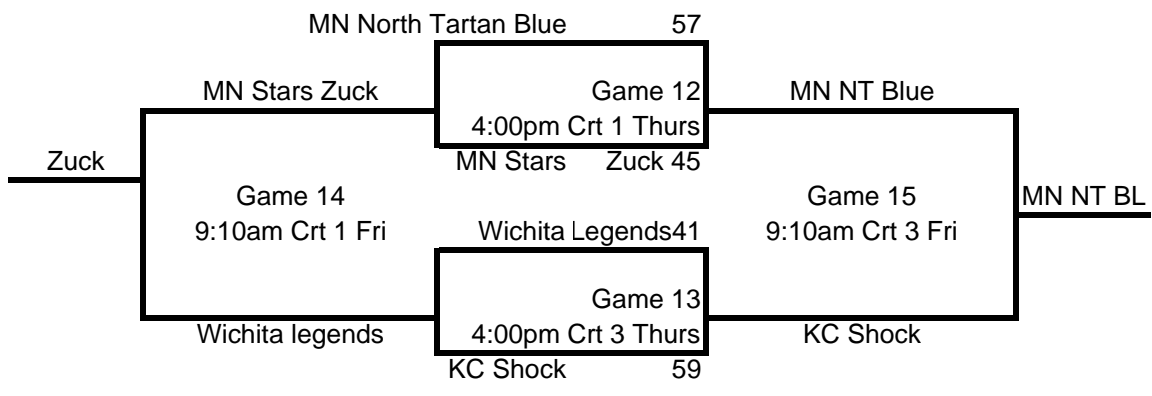

17U Elite Championship

15U Elite Championship

15U Elite Consolation

15U Open Championship

15U Open Consolation

14U Elite Championship

3 Seeds

| | | | |
|------------|----|-------------------|----|
| AIA Rass | VS | MV Blazers 14 | G3 |
| MN Suns | VS | Missouri Rockets | G4 |
| MV Eclipse | VS | Wichita Grizzlies | G5 |

14U Open Championship

| | | | | |
|-----------------|----|---------------|----|----------------|
| MV Blazers 12 | VS | AIA Johnson | G1 | AIA 51 MV B 45 |
| CSS U12 | VS | KC Les Chats | G2 | |
| KC Hoop Service | VS | CSS u13 REG | G3 | |
| AIA Jensen | VS | MO MMBC Storm | G4 | |
| MV Eclipse | VS | MV Eclipse | * | No game |

17u Open Championship

17U Open Consolation

- | | | |
|----------------|----|------------------------|
| MO Lady Sting | VS | AIA Morton |
| IA Light Scar | VS | CSS Reg 17's |
| MN Stars | VS | NW Mo Illusion |
| IA Light Black | VS | AR Wrightway Hoopsters |
| O. Crusaders | VS | MO Rockets |
| MV Eclipse | VS | NE Sarpy County |
| CY TX | VS | SD Schoolers |
| MN Suns Mark | VS | IA Lightning Silver |
| Hick F Stick | VS | All Iowa Attack Wirtz |
| MO Pumas | VS | NW MO Illusion Blue |
| Greyhounds | VS | CY Fair |
| IA Lady Sharks | VS | Kansas Dream Team Blue |

17 Elite Consolation

3 Seeds

4 Seeds