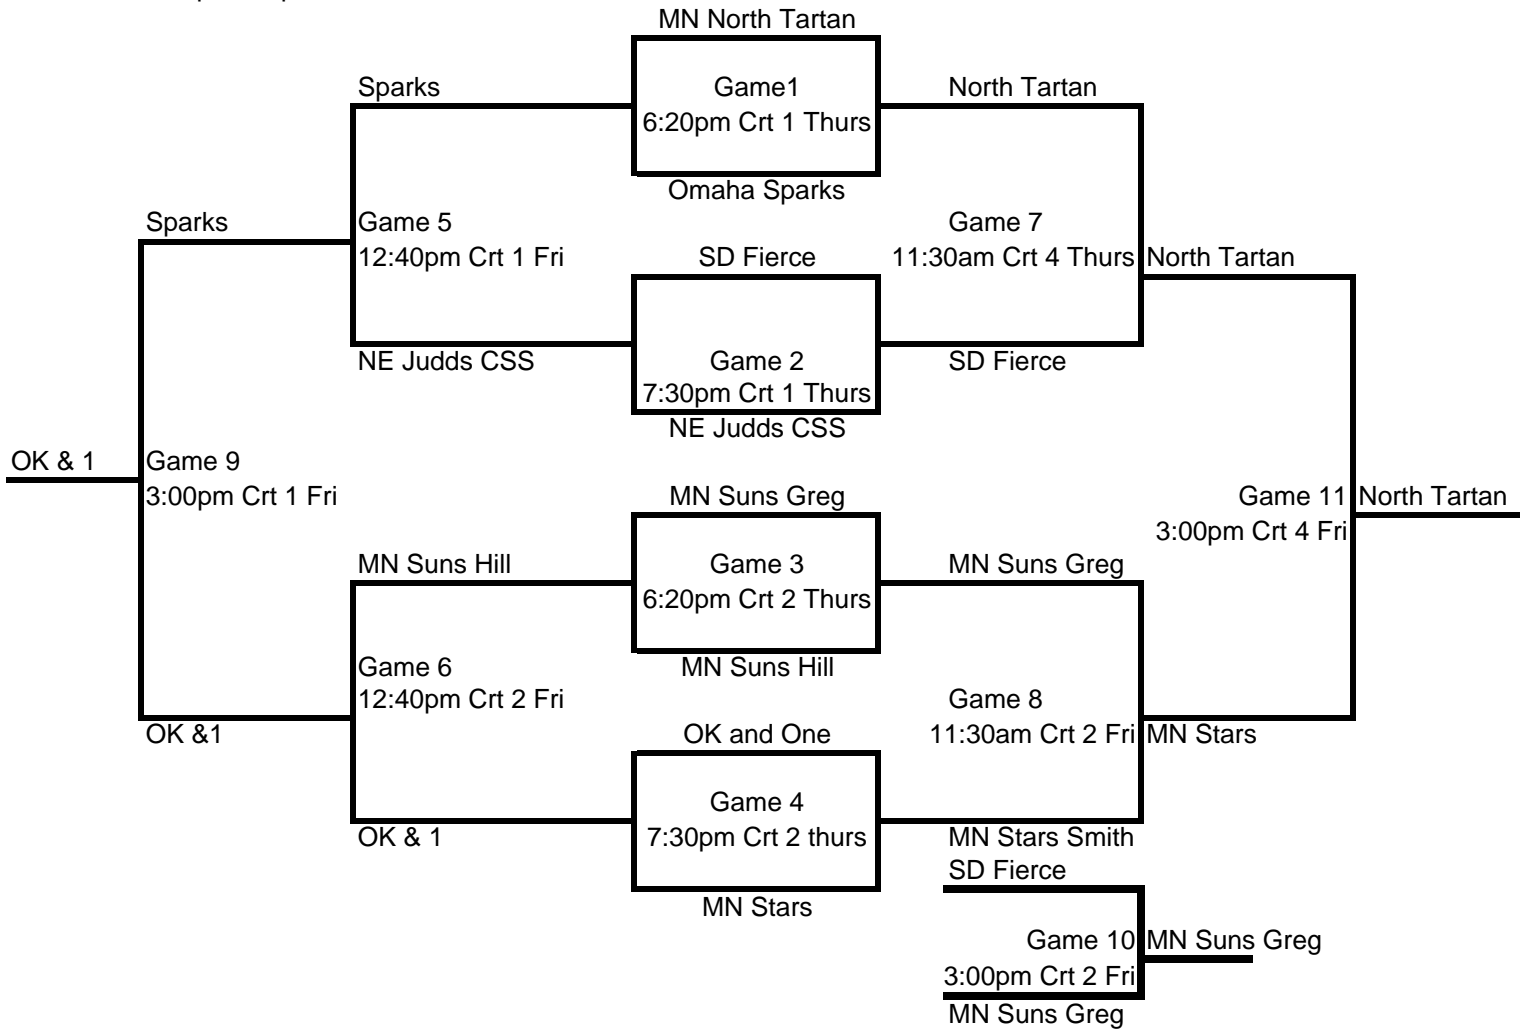

17U Elite Championship

15U Elite Championship

15U Elite Consolation

15U Open Championship

15U Open Consolation

14U Elite Championship

3 Seeds

| | | | |
|------------|----|-------------------|----|
| AIA Rass | VS | MV Blazers 14 | G3 |
| MN Suns | VS | Missouri Rockets | G4 |
| MV Eclipse | VS | Wichita Grizzlies | G5 |

14U Open Championship

| | | | | |
|-----------------|----|---------------|----|----------------|
| MV Blazers 12 | VS | AIA Johnson | G1 | AIA 51 MV B 45 |
| CSS U12 | VS | KC Les Chats | G2 | |
| KC Hoop Service | VS | CSS u13 REG | G3 | |
| AIA Jensen | VS | MO MMBC Storm | G4 | |
| MV Eclipse | VS | MV Eclipse | * | No game |

17u Open Championship

17U Open Consolation

- | | | |
|----------------|----|------------------------|
| MO Lady Sting | VS | AIA Morton |
| IA Light Scar | VS | CSS Reg 17's |
| MN Stars | VS | NW Mo Illusion |
| IA Light Black | VS | AR Wrightway Hoopsters |
| O. Crusaders | VS | MO Rockets |
| MV Eclipse | VS | NE Sarpy County |
| CY TX | VS | SD Schoolers |
| MN Suns Mark | VS | IA Lightning Silver |
| Hick F Stick | VS | All Iowa Attack Wirtz |
| MO Pumas | VS | NW MO Illusion Blue |
| Greyhounds | VS | CY Fair |
| IA Lady Sharks | VS | Kansas Dream Team Blue |