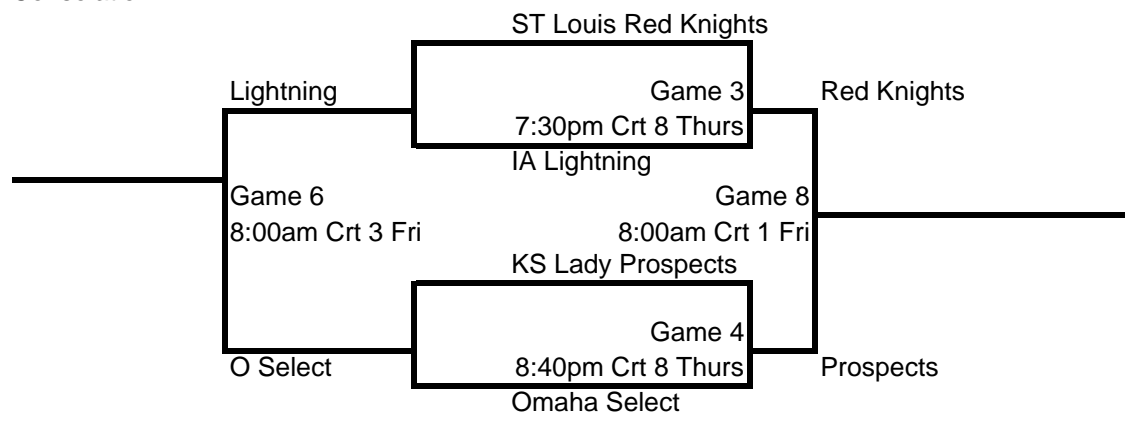

17U Elite Championship

15U Elite Championship

15U Elite Consolation

15U Open Championship

15U Open Consolation

14U Elite Championship

3 Seeds

| | | | |
|------------|----|-------------------|----|
| AIA Rass | VS | MV Blazers 14 | G3 |
| MN Suns | VS | Missouri Rockets | G4 |
| MV Eclipse | VS | Wichita Grizzlies | G5 |

14U Open Championship

| | | | | |
|-----------------|----|---------------|----|----------------|
| MV Blazers 12 | VS | AIA Johnson | G1 | AIA 51 MV B 45 |
| CSS U12 | VS | KC Les Chats | G2 | |
| KC Hoop Service | VS | CSS u13 REG | G3 | |
| AIA Jensen | VS | MO MMBC Storm | G4 | |
| MV Eclipse | VS | MV Eclipse | * | No game |

17u Open Championship

17U Open Consolation

- | | | |
|----------------|----|------------------------|
| MO Lady Sting | VS | AIA Morton |
| IA Light Scar | VS | CSS Reg 17's |
| MN Stars | VS | NW Mo Illusion |
| IA Light Black | VS | AR Wrightway Hoopsters |
| O. Crusaders | VS | MO Rockets |
| MV Eclipse | VS | NE Sarpy County |
| CY TX | VS | SD Schoolers |
| MN Suns Mark | VS | IA Lightning Silver |
| Hick F Stick | VS | All Iowa Attack Wirtz |
| MO Pumas | VS | NW MO Illusion Blue |
| Greyhounds | VS | CY Fair |
| IA Lady Sharks | VS | Kansas Dream Team Blue |