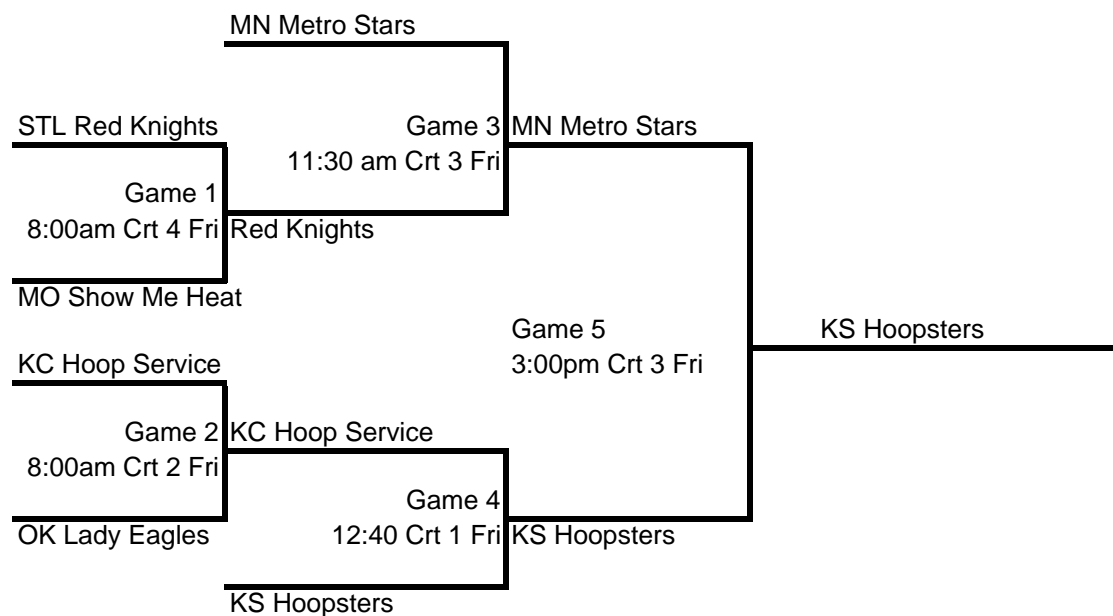

17U Elite Championship

15U Elite Championship

15U Elite Consolation

15U Open Championship

15U Open Consolation

14U Elite Championship

3 Seeds

| | | | |
|------------|----|-------------------|----|
| AIA Rass | VS | MV Blazers 14 | G3 |
| MN Suns | VS | Missouri Rockets | G4 |
| MV Eclipse | VS | Wichita Grizzlies | G5 |

14U Open Championship

| | | | | |
|-----------------|----|---------------|----|----------------|
| MV Blazers 12 | VS | AIA Johnson | G1 | AIA 51 MV B 45 |
| CSS U12 | VS | KC Les Chats | G2 | |
| KC Hoop Service | VS | CSS u13 REG | G3 | |
| AIA Jensen | VS | MO MMBC Storm | G4 | |
| MV Eclipse | VS | MV Eclipse | * | No game |

17u Open Championship

17U Open Consolation

- | | | |
|----------------|----|------------------------|
| MO Lady Sting | VS | AIA Morton |
| IA Light Scar | VS | CSS Reg 17's |
| MN Stars | VS | NW Mo Illusion |
| IA Light Black | VS | AR Wrightway Hoopsters |
| O. Crusaders | VS | MO Rockets |
| MV Eclipse | VS | NE Sarpy County |
| CY TX | VS | SD Schoolers |
| MN Suns Mark | VS | IA Lightning Silver |
| Hick F Stick | VS | All Iowa Attack Wirtz |
| MO Pumas | VS | NW MO Illusion Blue |
| Greyhounds | VS | CY Fair |
| IA Lady Sharks | VS | Kansas Dream Team Blue |