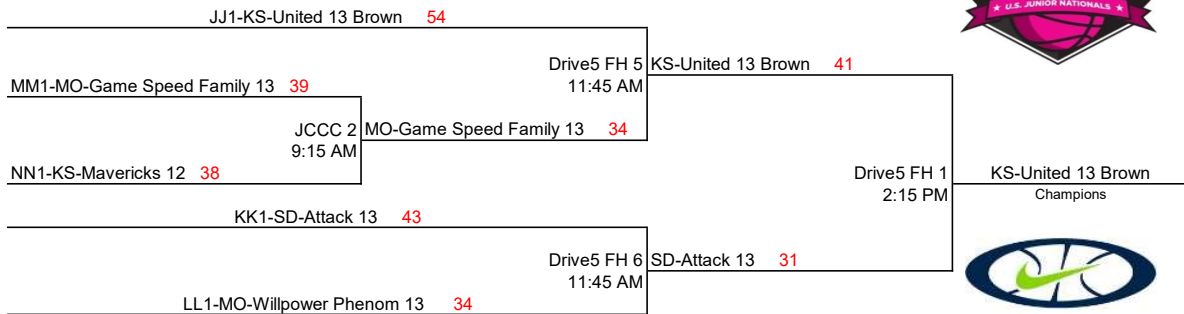

16U TOURNAMENT BRACKETS

T1-OK-Swarm 15 Black Richie 48			
X1-MO-Magic 16 52	JCCC 4 9:15 AM	MO-Magic 16 54	Drive5 FH 3 11:45 AM
Y1-AR-Mavericks 16 Bersher 51			MO-Magic 16 43
V1-SD-Attack 16 64	JCCC 3 9:15 AM	SD-Attack 16 53	Drive5 FH 2 2:15 PM
W1-CO-Premier 16 Van Horn 51			SD-Attack 16 Champions
U1-MO-KC Lightning 16 Foster 35			Drive5 FH 4 11:45 AM
			SD-Attack 16 54

USJN'S 13TH ANNUAL: BATTLE AT THE BORDER

15U TOURNAMENT BRACKETS

14U TOURNAMENT BRACKETS

13/12U TOURNAMENT BRACKETS

USJN	POOL A	1	2	3	4	W	L	PTS	RNK
1	NE-All Nebraska Attack 17 Elite Isherwood		15	15	1	3	0	31	1
2	KS-Next Level Eclipse 17 Henry	-15		9	-4	1	2	-10	3
3	AR-Ice 17 Gold Williams	-15	-9		-15	0	3	-39	4
4	MO-Running Angels 17	-1	4	15		2	1	18	2