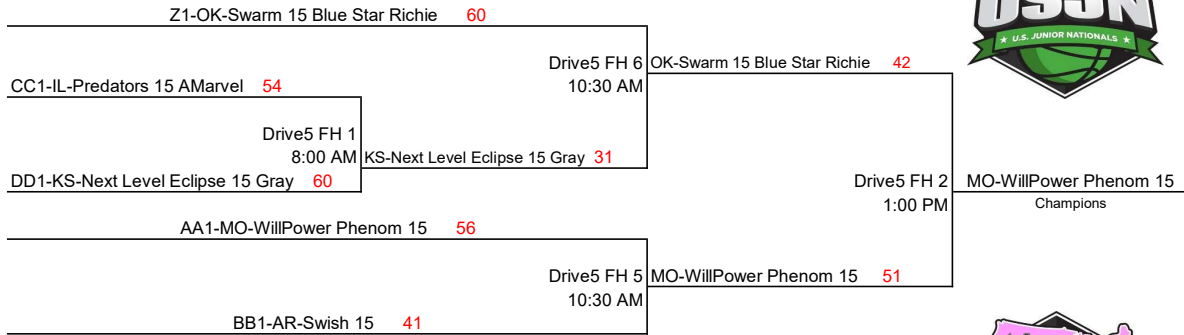

USJN'S 13TH ANNUAL: BATTLE AT THE BORDER

15U TOURNAMENT BRACKETS