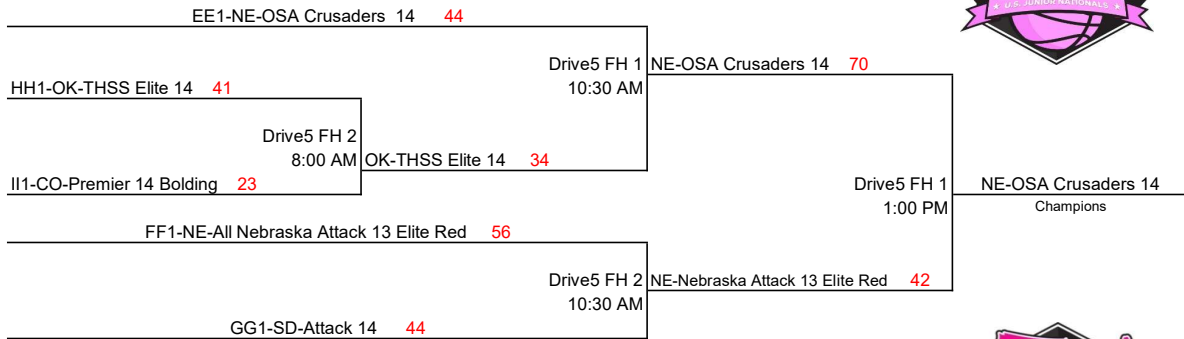

14U TOURNAMENT BRACKETS