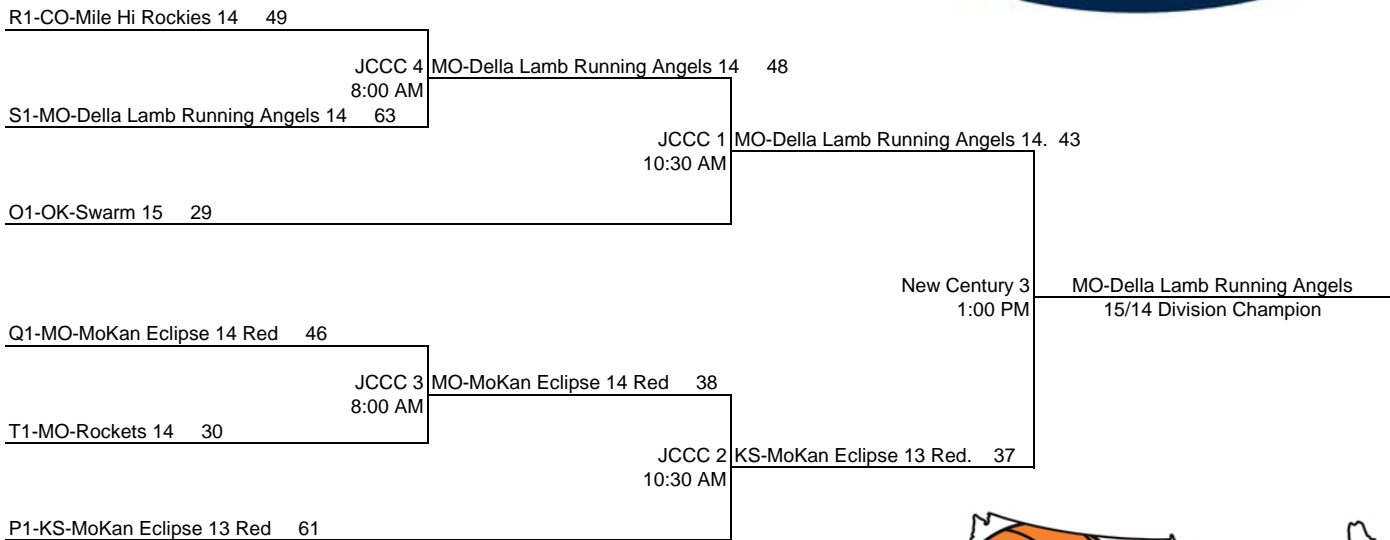

7th Annual JSJN'S BATTLE AT THE BORDER

17/16 Unders BRACKETS

15/14 UNDERS TOURNAMENT BRACKET

13 UNDERS TOURNAMENT BRACKET

USJN	POOL A	1	2	3	4	W	L	PTS	RNK
1	CO-Mile Hi Rockies 17 Black		20	-17	3	2	1	6	2
2	MO-MoKan Eclipse 16 Red	-20		-20	-6	0	3	-46	4
3	KS-Missouri Valley Blazers Elite 17	17	20		13	3	0	50	1
4	TX-Rising Stars 17	-3	6	-13		1	2	-10	3