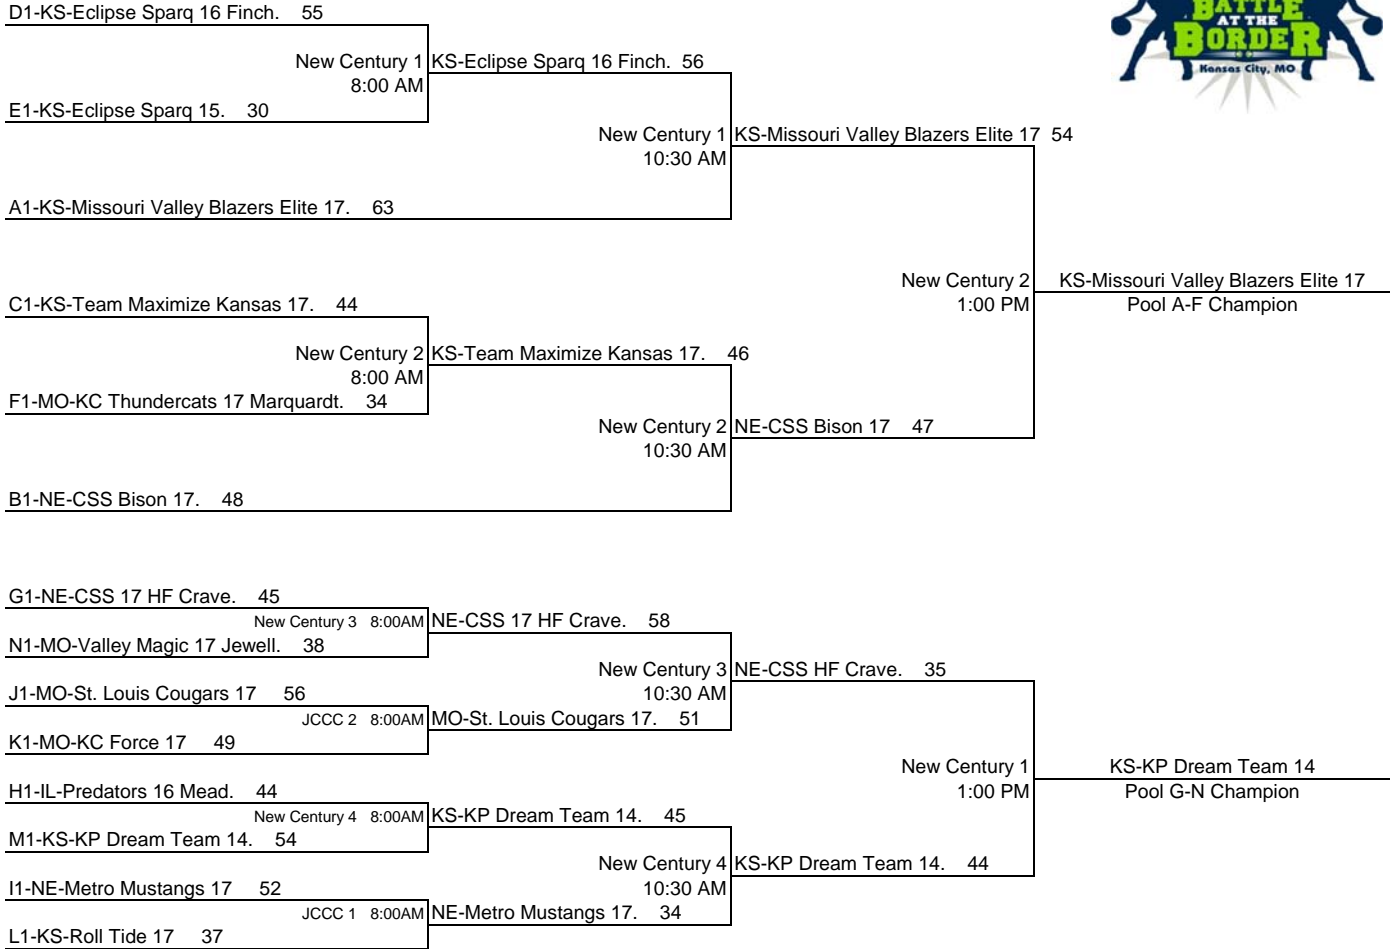

7th Annual JSJN'S BATTLE AT THE BORDER

17/16 Unders BRACKETS

15/14 UNDERS TOURNAMENT BRACKET

13 UNDERS TOURNAMENT BRACKET

USJN	POOL A	1	2	3	4	W	L	PTS	RNK
1	CO-Mile Hi Rockies 17 Black		20	-17	3	2	1	6	2
2	MO-MoKan Eclipse 16 Red	-20		-20	-6	0	3	-46	4
3	KS-Missouri Valley Blazers Elite 17	17	20		13	3	0	50	1
4	TX-Rising Stars 17	-3	6	-13		1	2	-10	3