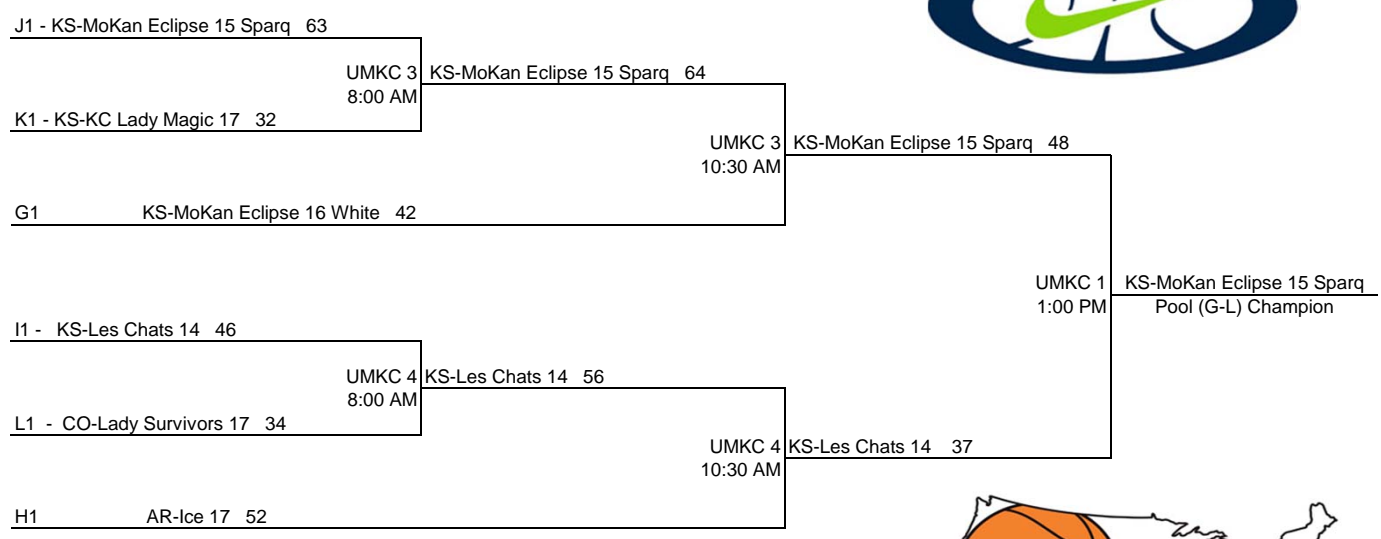

# 6th Annual USJN's BATTLE AT THE BORDER

## 17/16 Unders BRACKETS

### 15 UNDERS TOURNAMENT BRACKET