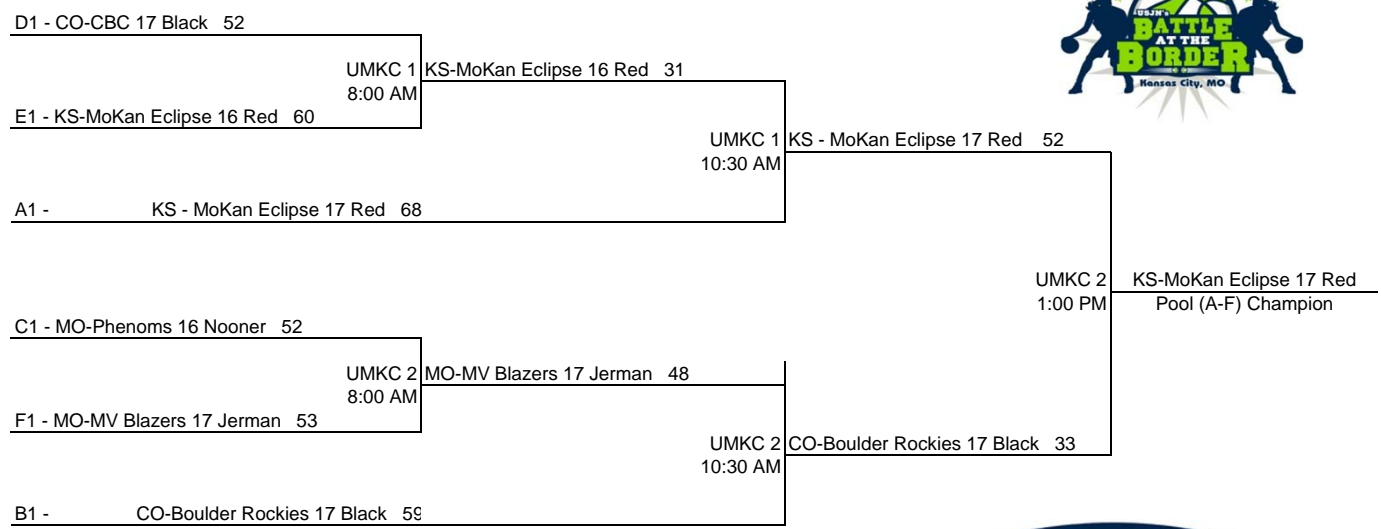

# 6th Annual USJN's BATTLE AT THE BORDER

## 17/16 Unders BRACKETS