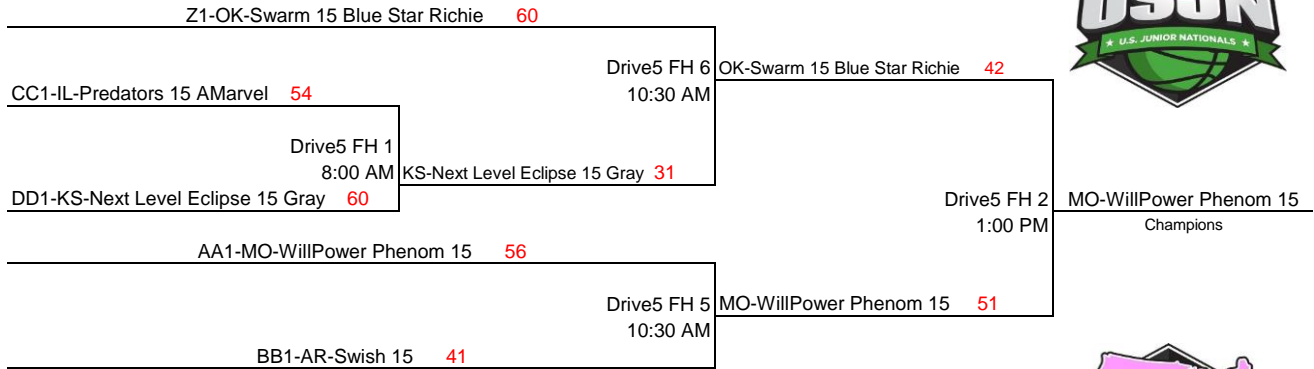

USJN's 13TH ANNUAL: BATTLE AT THE BORDER

15U TOURNAMENT BRACKETS