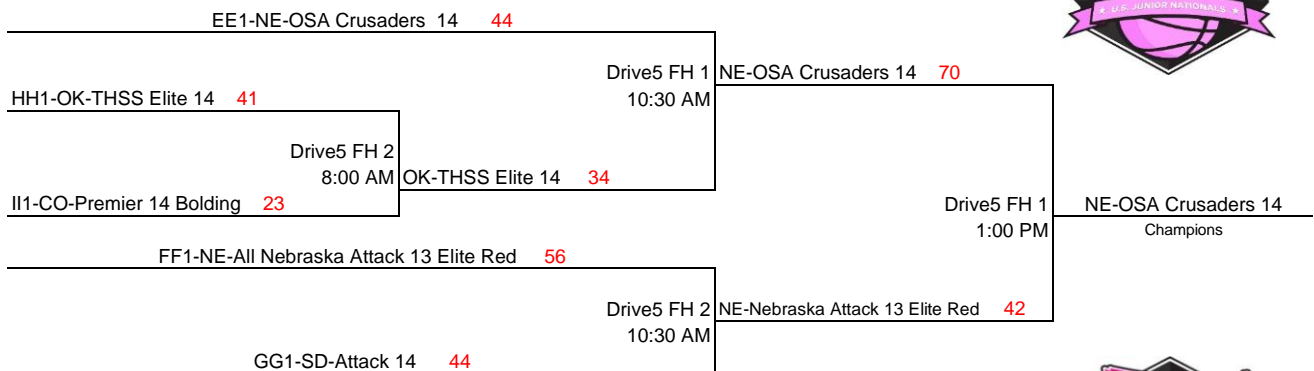

14U TOURNAMENT BRACKETS