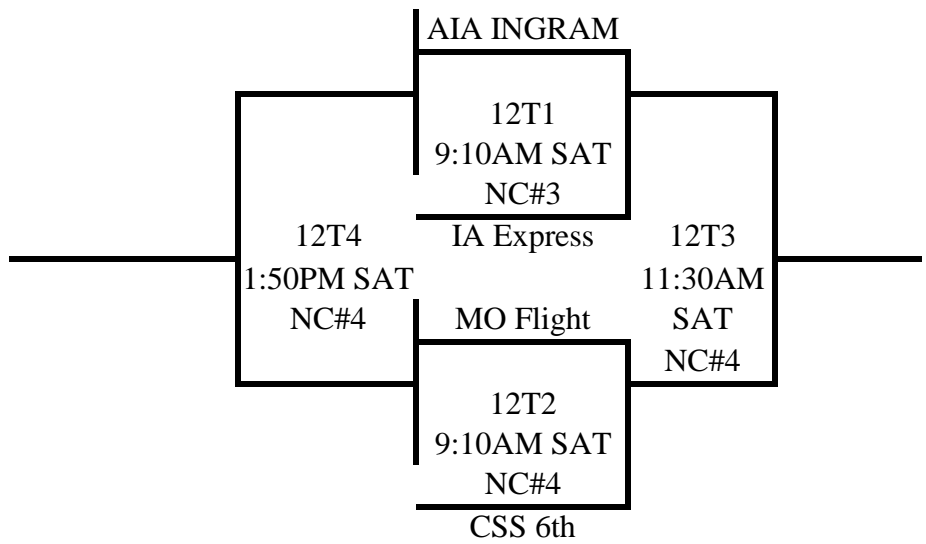

Saturday	SM WEST 3	SM WEST 4
8:00	W3 vs W5	X3 vs X5
9:10	Y2 vs Y6	Y1 vs Y4
10:20	Seed S4 vs. Seed T4	Y3 vs Y5
11:30	Seed I3 vs. Seed J3	Seed K3 vs. Seed L3
12:40	Seed M3 vs. Seed N3	Seed O3 vs. Seed P3
1:50	Seed M4 vs. Seed N4	Omaha Retro Gold vs. MN Suns Arbogast
3:00	Seed E4 vs. Seed F4	Seed E5 vs. Seed F5
4:10		

17U Platinum

17 Gold Tournament

17 Silver Tournament

12/13U Gold Tournament

Battle on the Plains Gym Locations

Johnson County Community College
12345 College Blvd
Overland Park KS 66210

New Century Field House
551 New Century Parkway
New Century, KS 66031