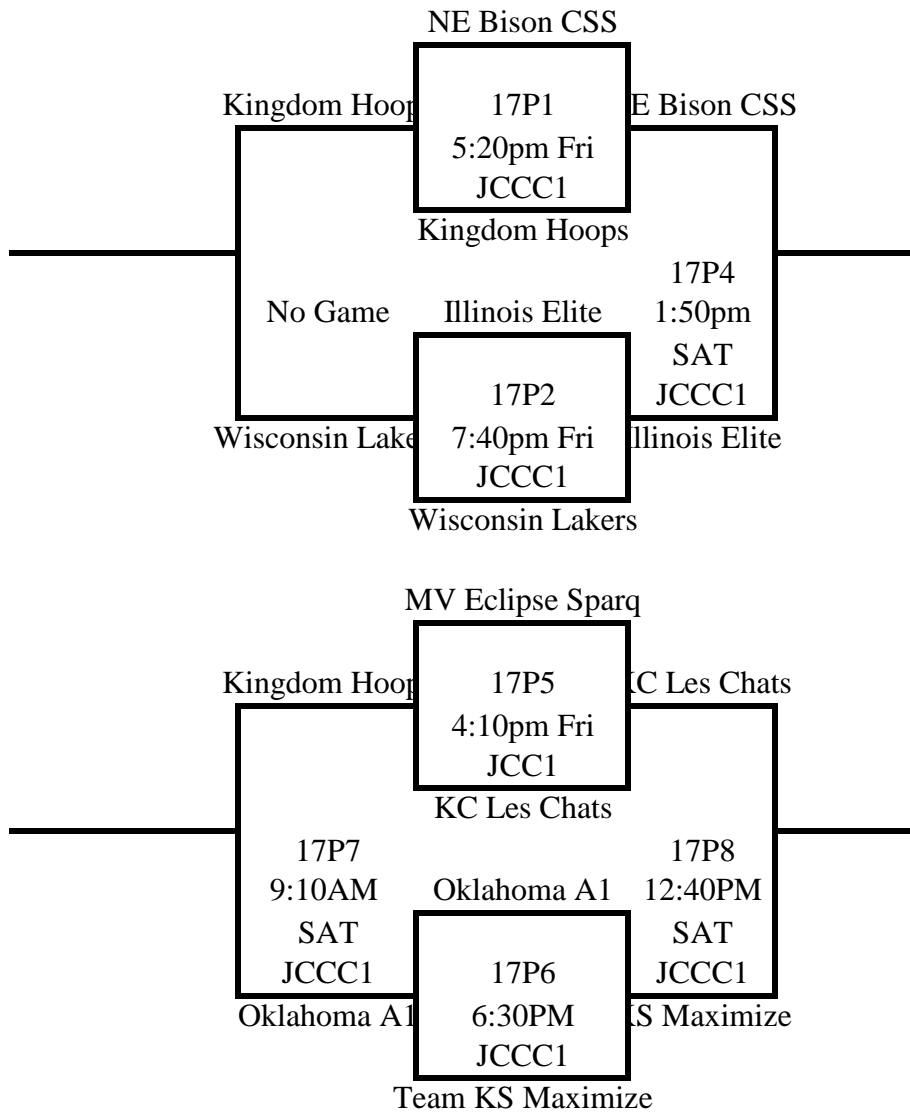

17U Platinum