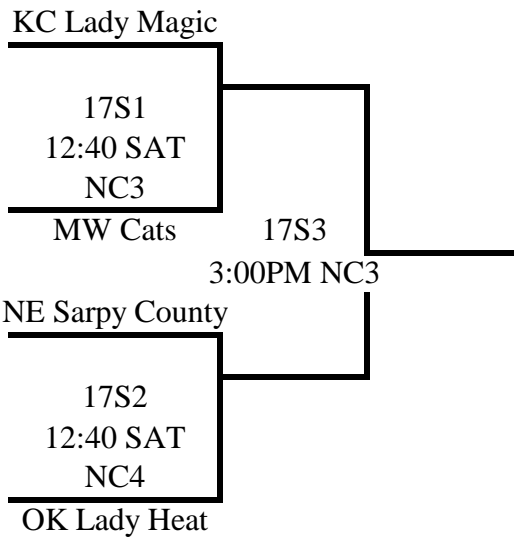

17U Platinum

17 Gold Tournament

17 Silver Tournament

12/13U Gold Tournament

Battle on the Plains Gym Locations

Johnson County Community College
12345 College Blvd
Overland Park KS 66210

New Century Field House
551 New Century Parkway
New Century, KS 66031