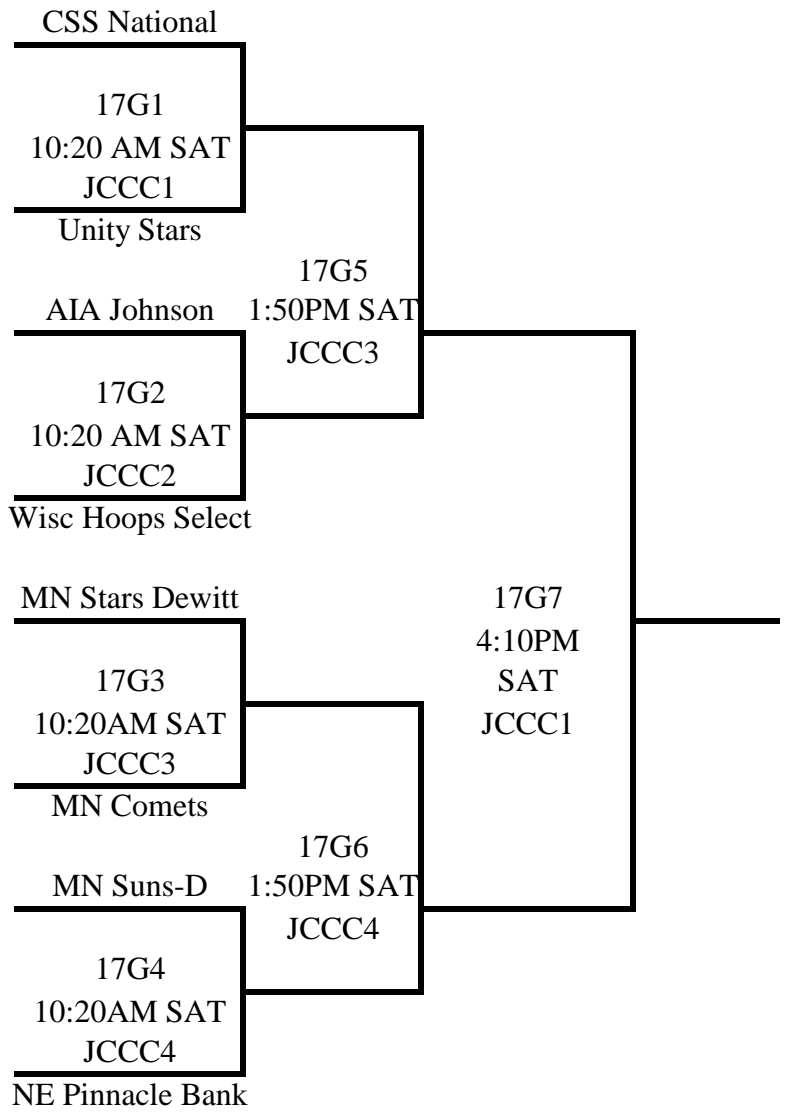

17 Gold Tournament