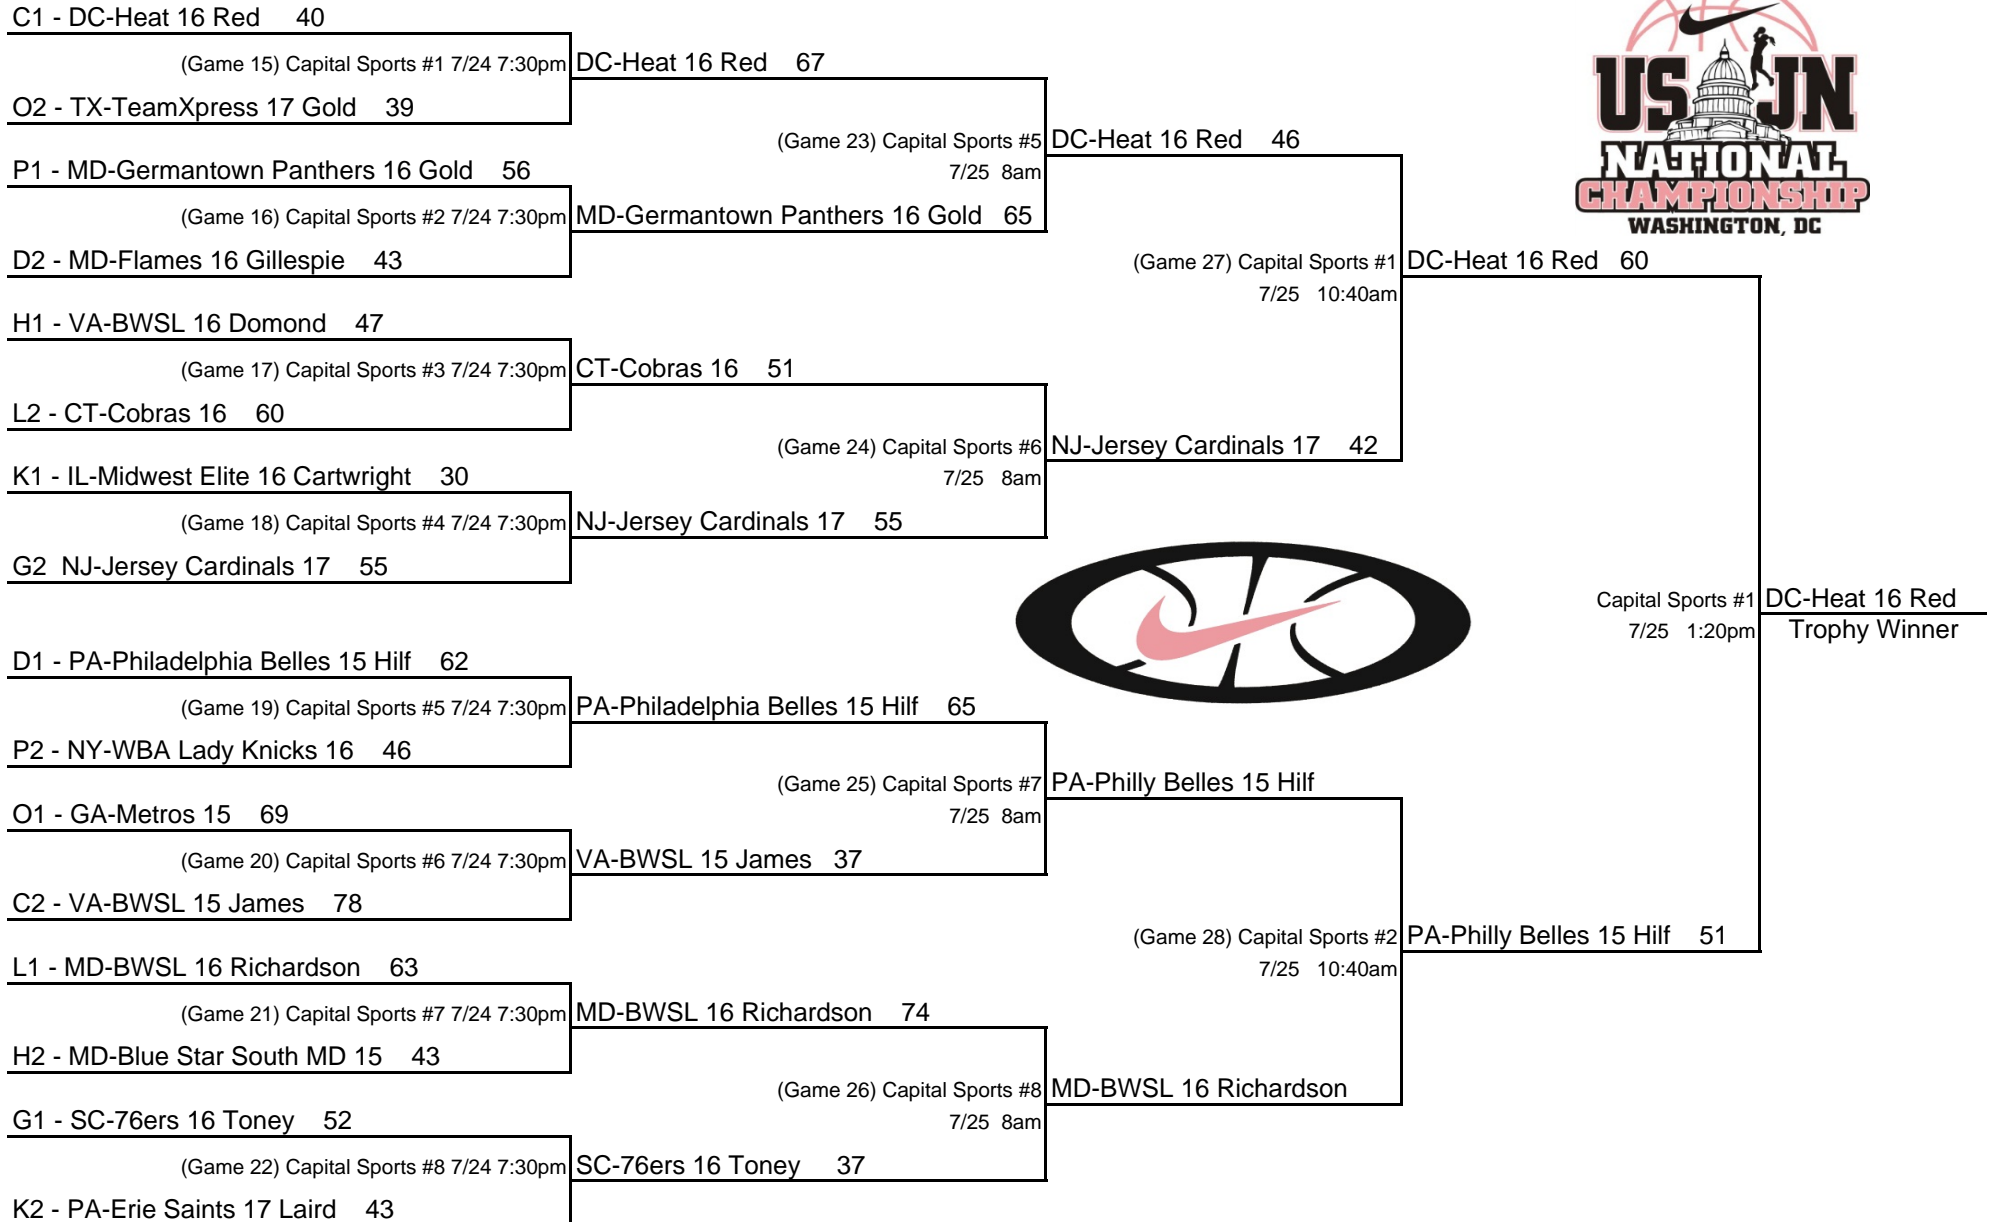

US Junior Nationals

17U Championships - GOLD Division