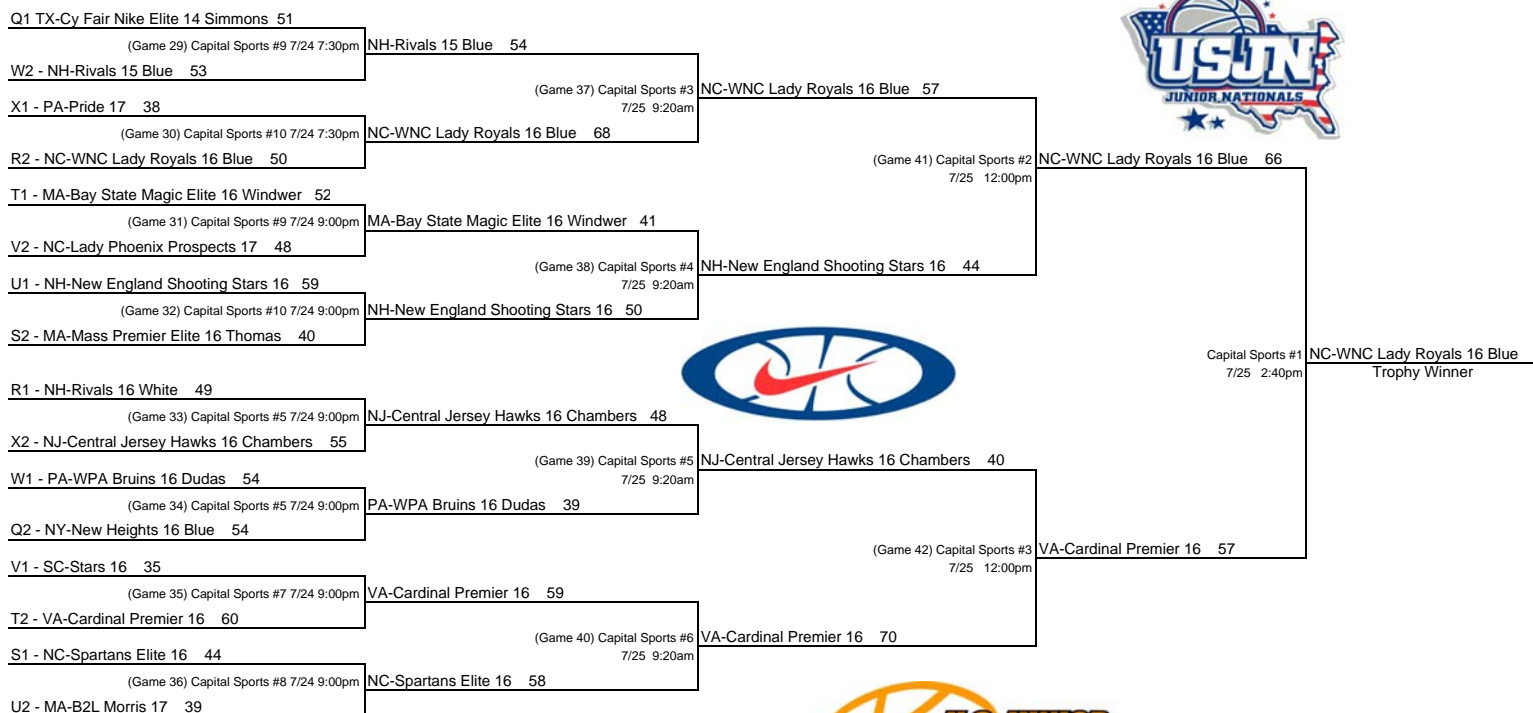

US Junior Nationals

17U Championships - SILVER Division

DID YOU KNOW?

U.S. Junior Nationals had the most colleges attend their events over the course of 2010. Over 1,500 college coaches across the country attended their events, and 2011 is on pace to being over 2,000!!

USJN is one of the longest running organizations in girls basketball running tournaments across the country since the mid 1980's.